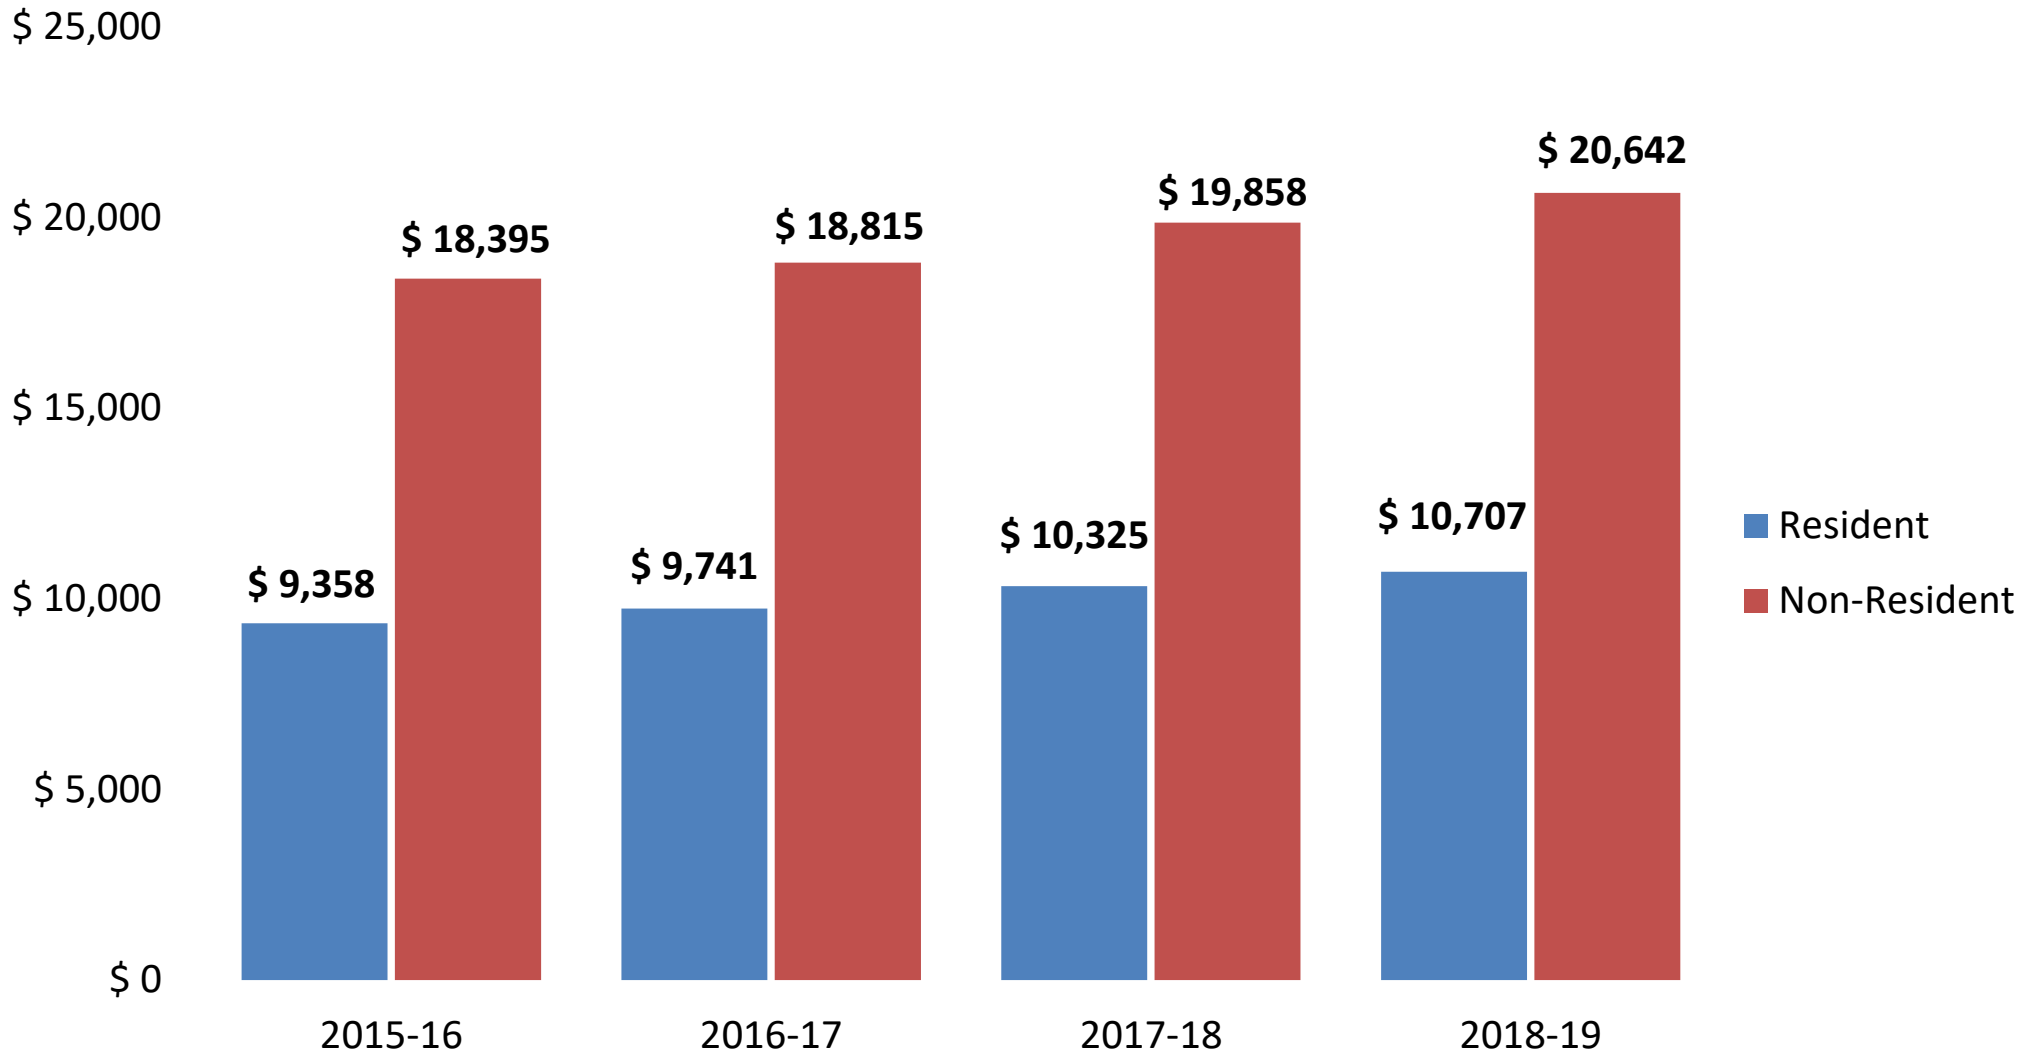

**Alabama Commission on Higher Education
Median Annual Undergraduate Tuition & Required Fees
Alabama Public Four-Year Institutions
2015-16 thru 2018-19**

Source: Alabama Commission on Higher Education Annual Tuition & Fee Schedule