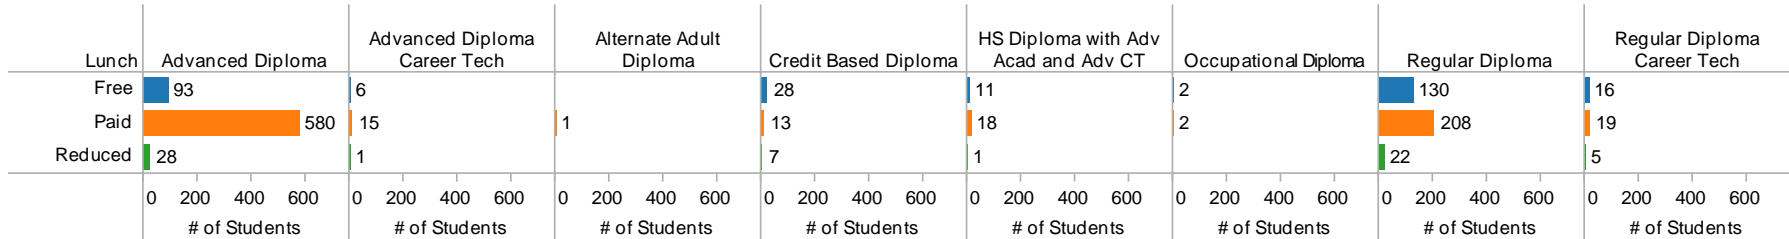

Diploma Type

2010 HS Graduates Enrolled in Surrounding States by Diploma Type and Lunch

Lunch ■ Free ■ Paid ■ Reduced

2010 HS Graduates Enrolled in Surrounding States by Diploma Type and IHE Type

Career Tech ■ Concentrator ■ No Career Tech ■ Participant