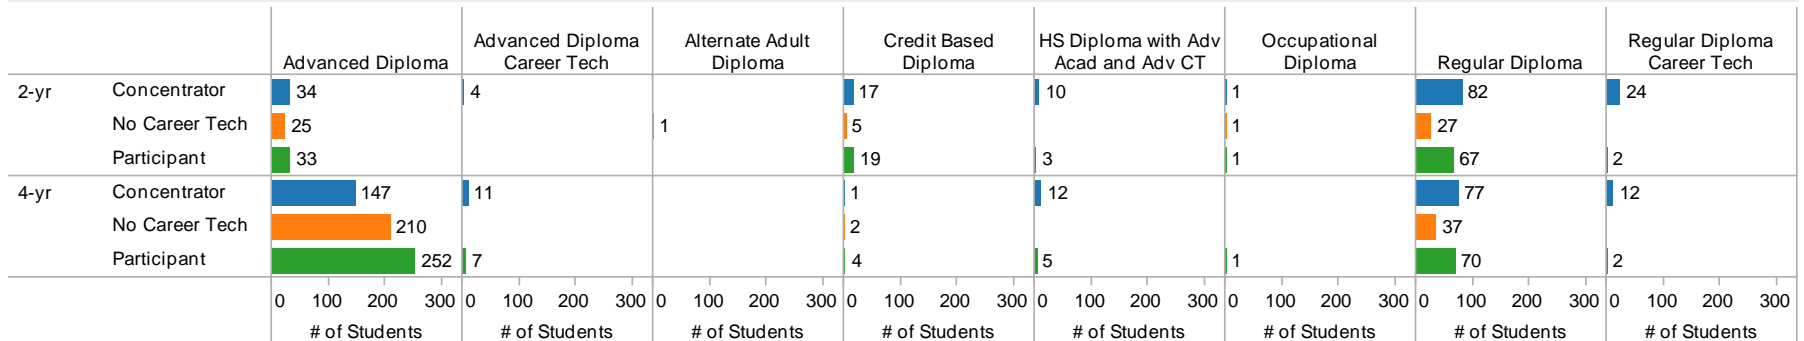

Diploma Type

2010 HS Graduates Enrolled in Surrounding States by Diploma Type and Lunch

Lunch ■ Free ■ Paid ■ Reduced

2010 HS Graduates Enrolled in Surrounding States by Diploma Type and IHE Type

Career Tech ■ Concentrator ■ No Career Tech ■ Participant