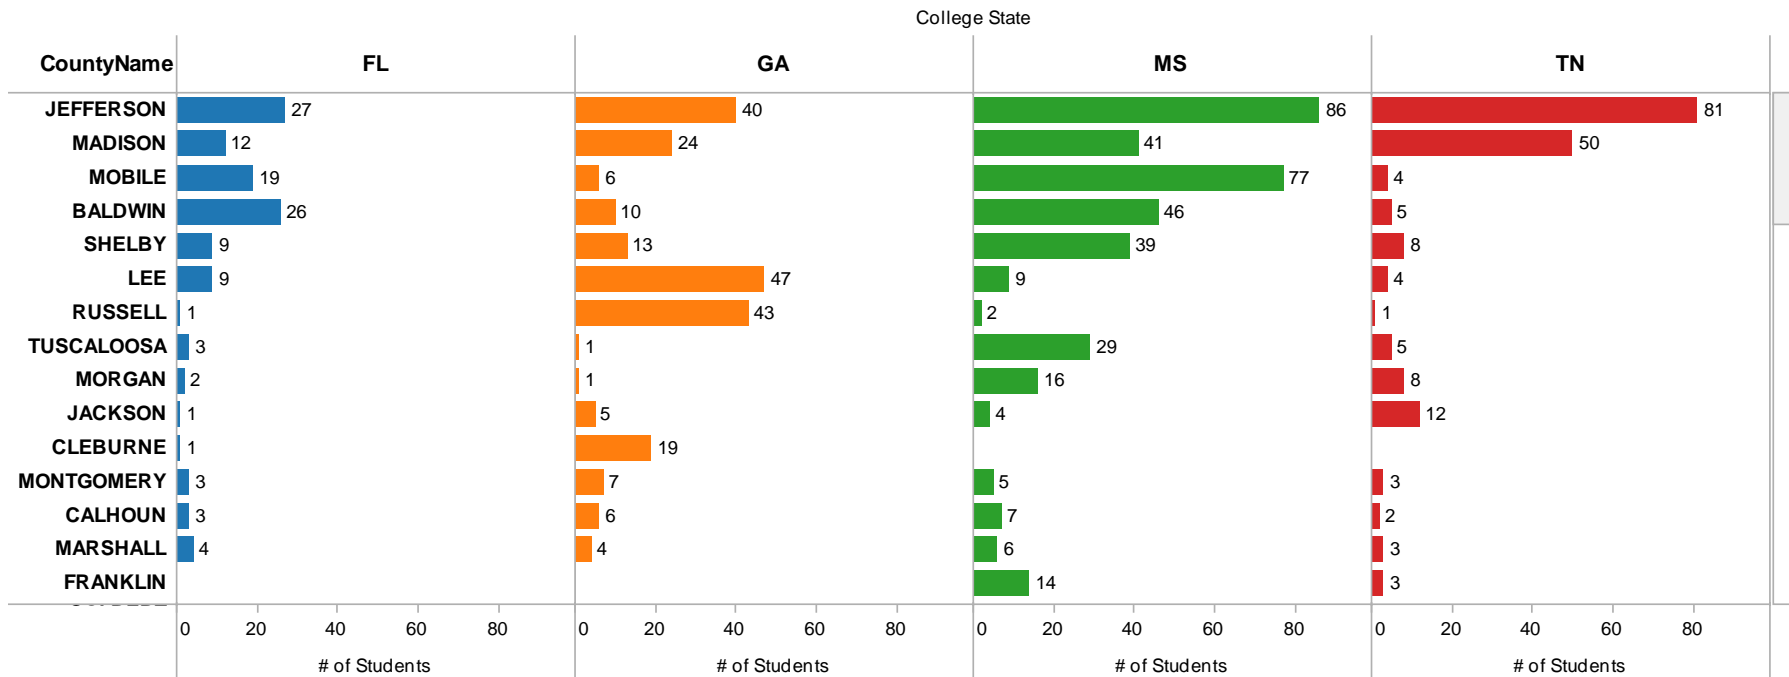

2010 HS Graduates Enrolled in Surrounding States by Top 15 Counties of Origin