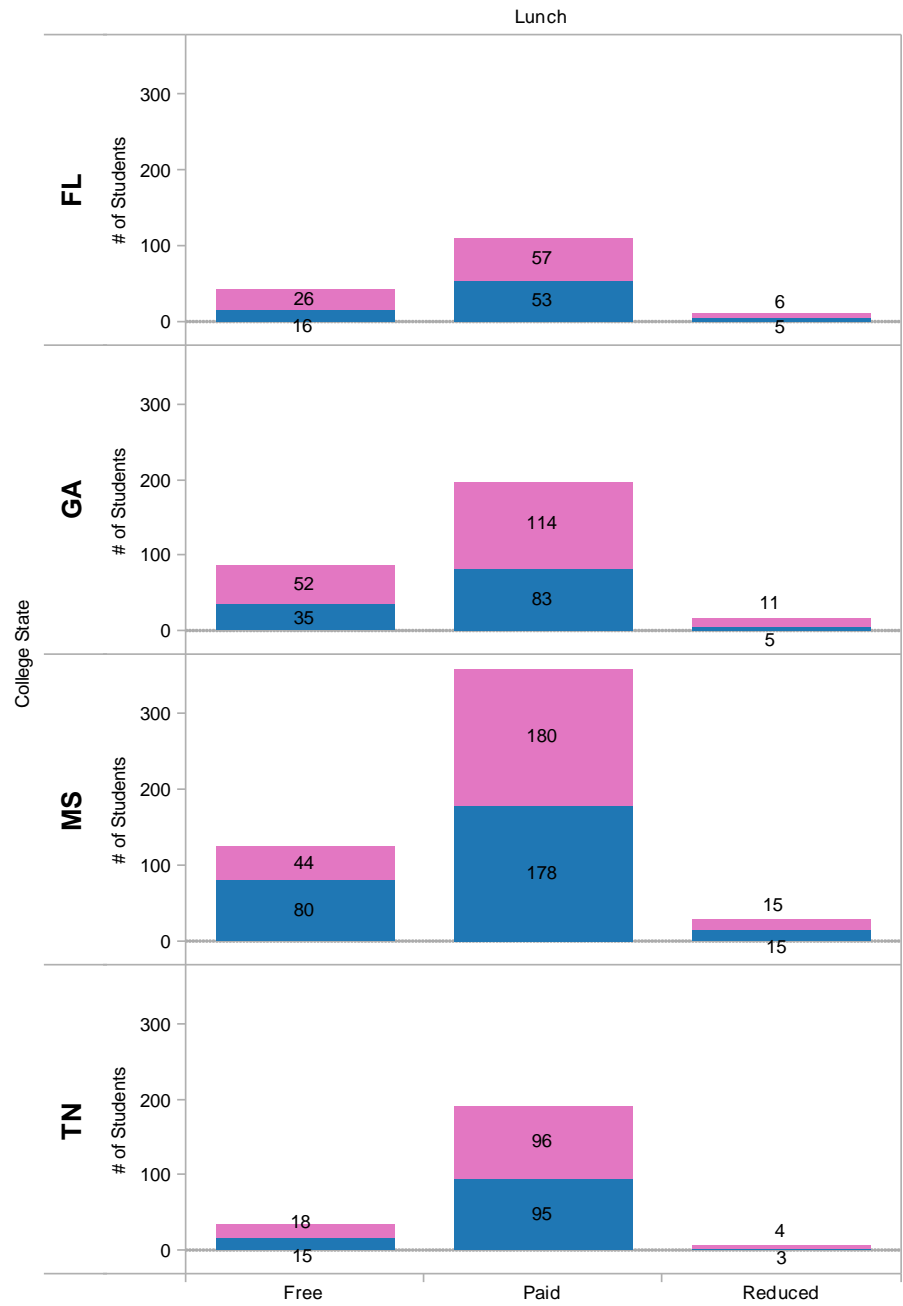

Source: National Clearinghouse Student Tracker and ALSDE High Schools Graduates for 2009-2010

SURROUNDING STATES

2010 HS Graduates Enrolled in IHE in Alabama by Lunch Type

Gender
■ Female
■ Male

2010 HS Graduates Enrolled in IHE in Surrounding States by Lunch Type