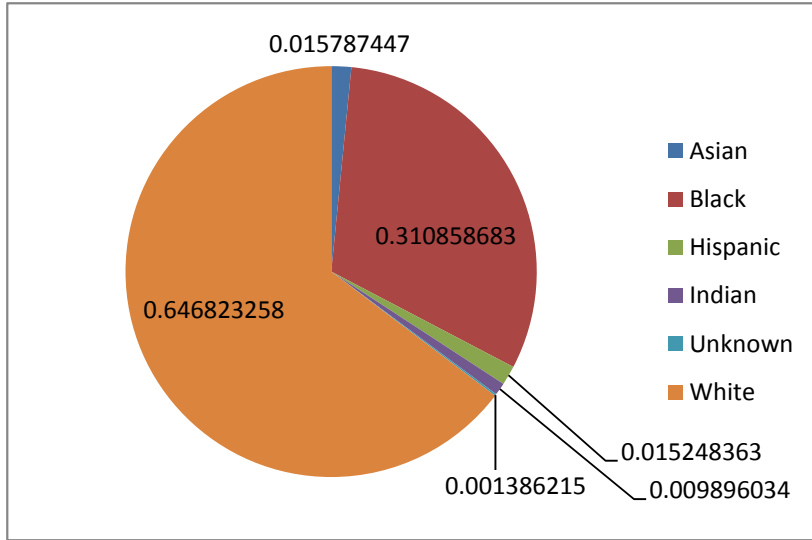

All 2010 Alabama Public High School Graduates Enrolled in IHE

Race/Ethnicity of 2010 High School Graduates Enrolled in IHE