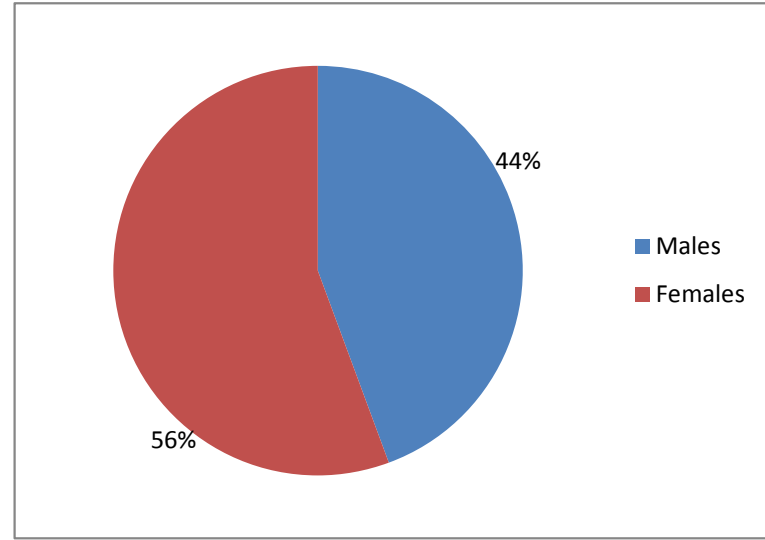

Gender of 2010 High School Graduates Enrolled in IHE

Count of Requester Return Field	Gender		Grand Total
	F	M	
Asian	217	193	410
Black	4,745	3,328	8,073
Hispanic	197	199	396
Indian	140	117	257
Unknown	15	21	36
White	9,130	7,668	16,798
Grand Total	14,444	11,526	25,970

	Females	Males
Asian	0.8%	0.7%
Black	18.3%	12.8%
Hispanic	0.8%	0.8%
Indian	0.5%	0.5%
Unknown	0.1%	0.1%
White	35.2%	29.5%

Males 44%
Females 56%

Source: National Student Clearinghouse Student Tracker and ALSDE 2009-2010 High School Graduates