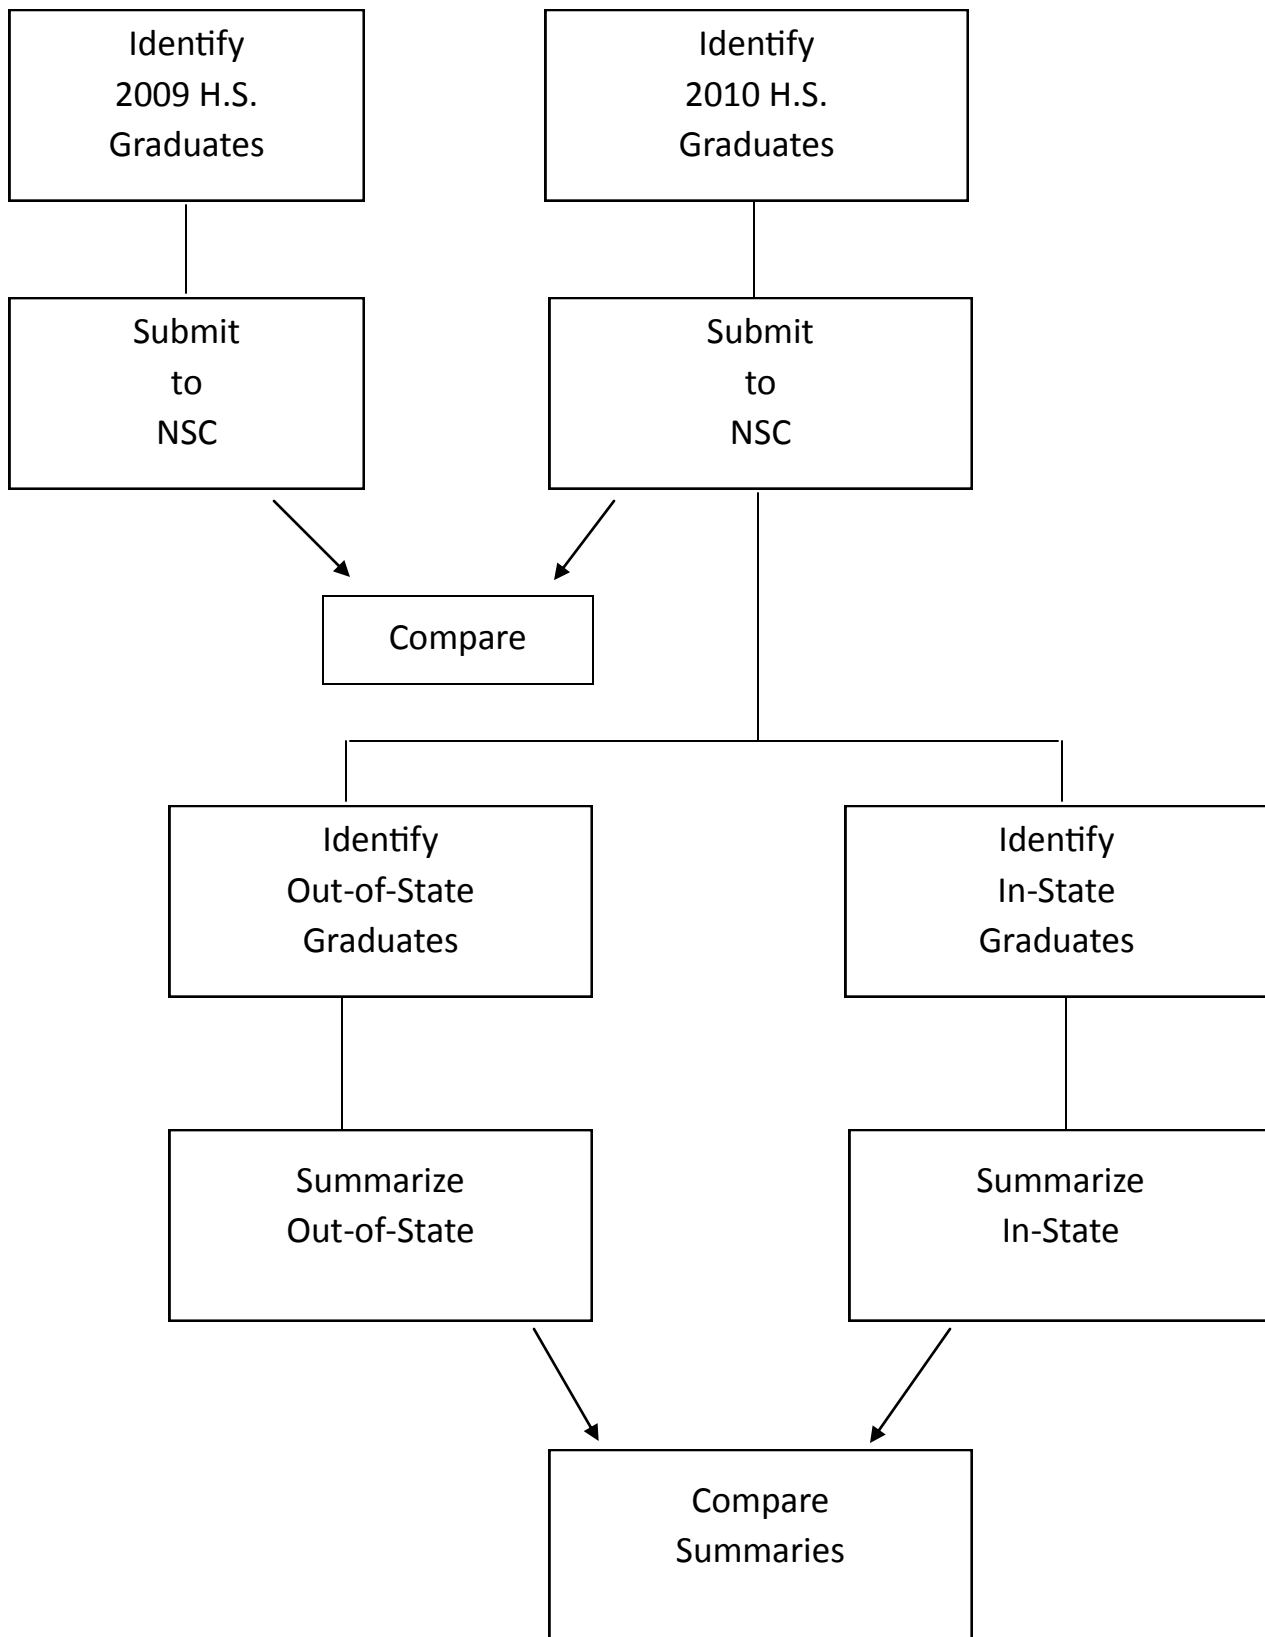

Project Model