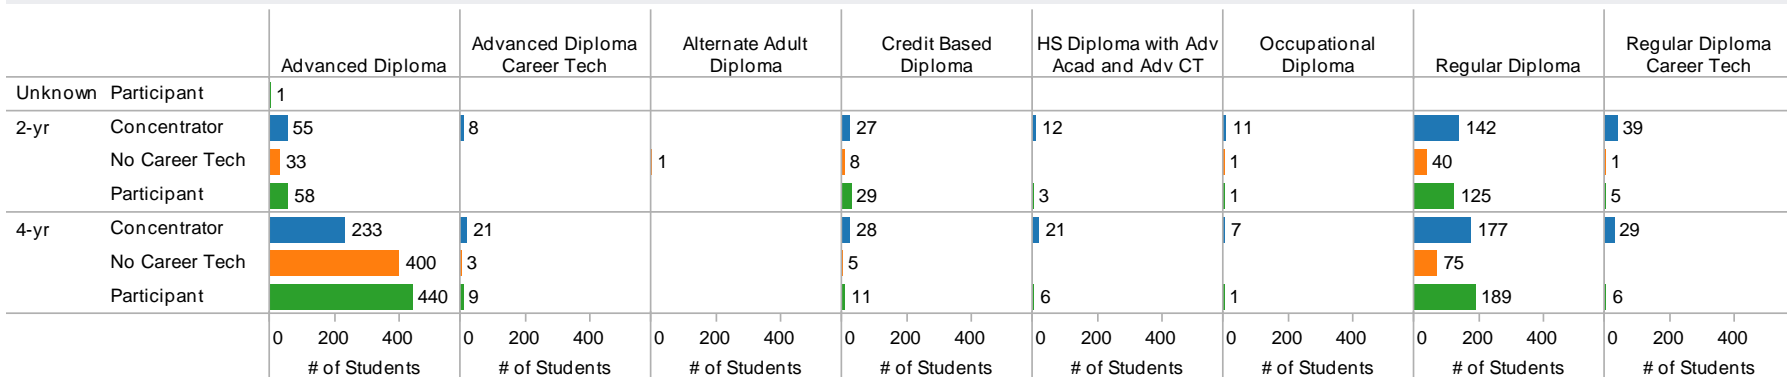

2010 HS Graduates Enrolled Out-of-State by Diploma Type, IHE Type and Career Tech Designation

Career Tech
■ Concentrator
■ No Career Tech
■ Participant