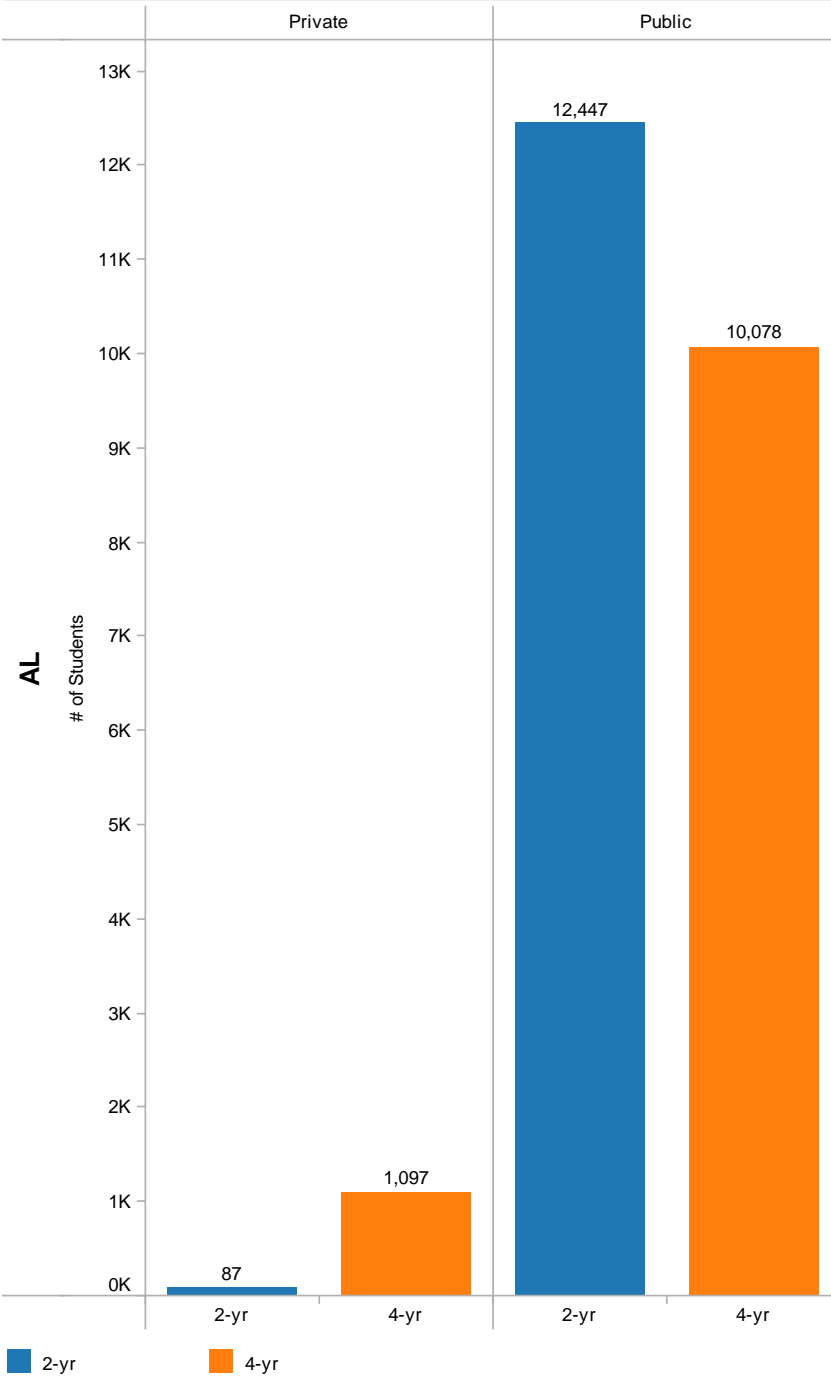

2010 HS Graduates Enrolled in IHE in Alabama