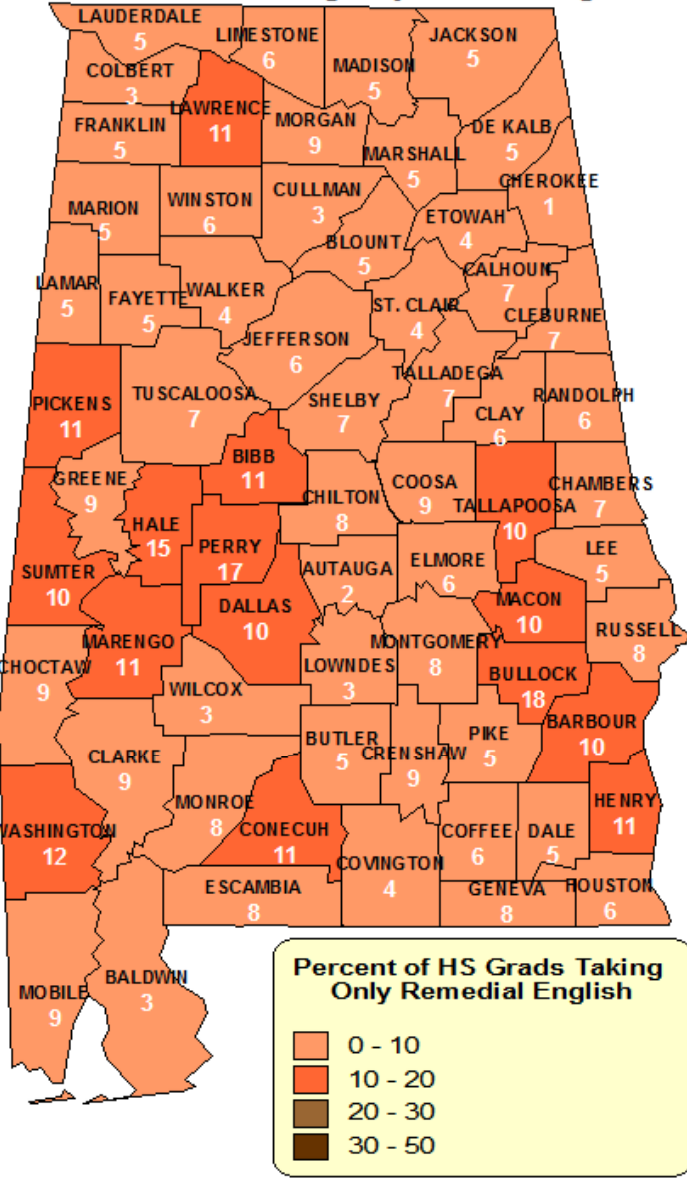

Summary of 2010-2011 Alabama Public High School Graduates Who Enrolled in Alabama Public Institutions Fall 2011 (23,542 Students)

Percent HS Grads Taking Only Remedial English

Source: Alabama Statewide Student Database; Percentages are based on the number of HS Graduates who attended a HS in that county in 2010-2011.