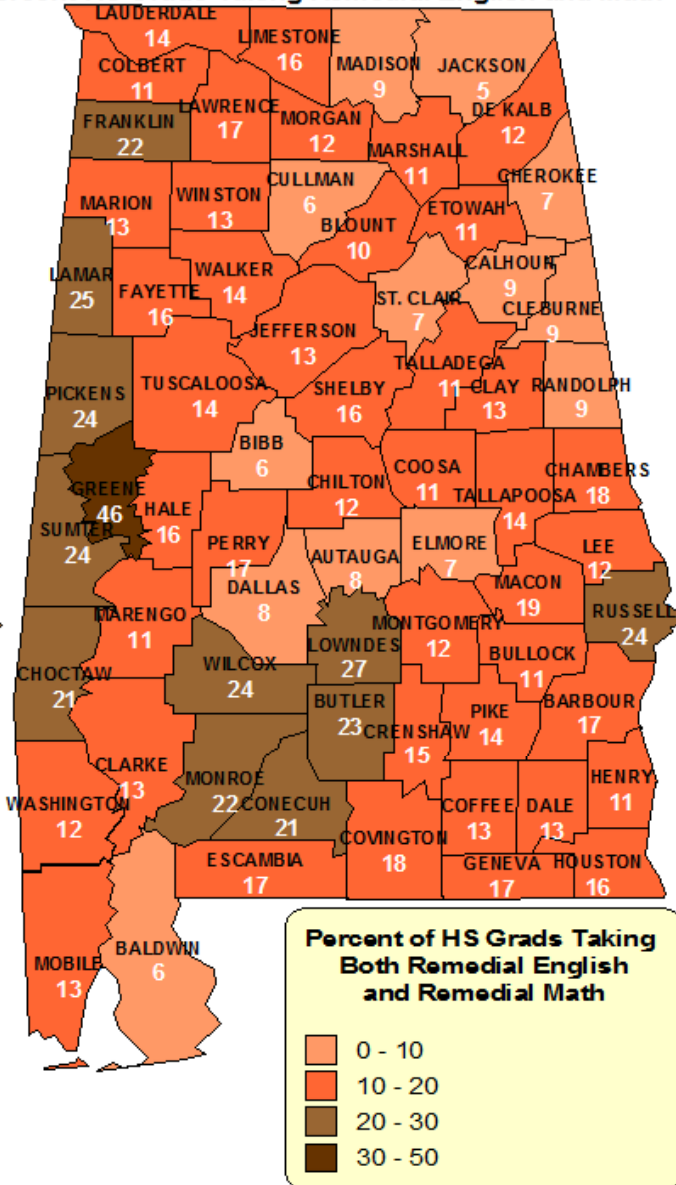

Summary of 2010-2011 Alabama Public High School Graduates Who Enrolled in Alabama Public Institutions Fall 2011 (23,542 Students)

Percent HS Grads Taking Remedial English and Math

Source: Alabama Statewide Student Database; Percentages are based on the number of HS Graduates who attended a HS in that county in 2010-2011.