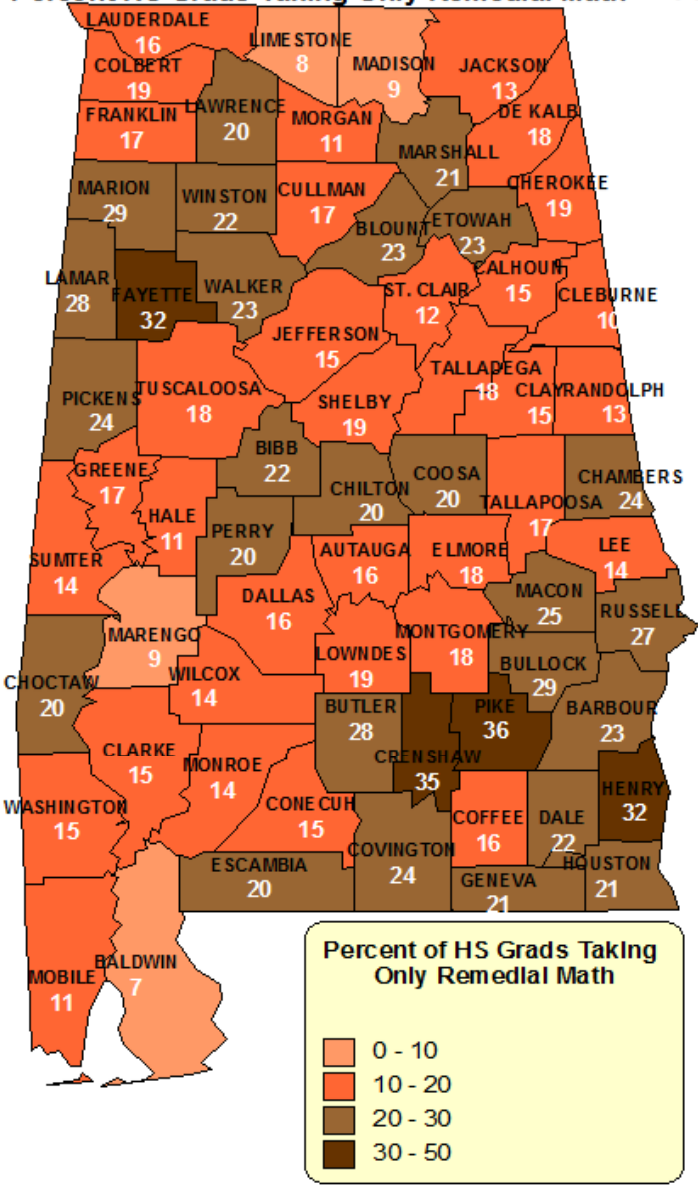

Summary of 2010-2011 Alabama Public High School Graduates Who Enrolled in Alabama Public Institutions Fall 2011 (23,542 Students)

Percent HS Grads Taking Only Remedial Math

Percent HS Grads Taking Remedial English and Math

Source: Alabama Statewide Student Database; Percentages are based on the number of HS Graduates who attended a HS in that county in 2010-2011.