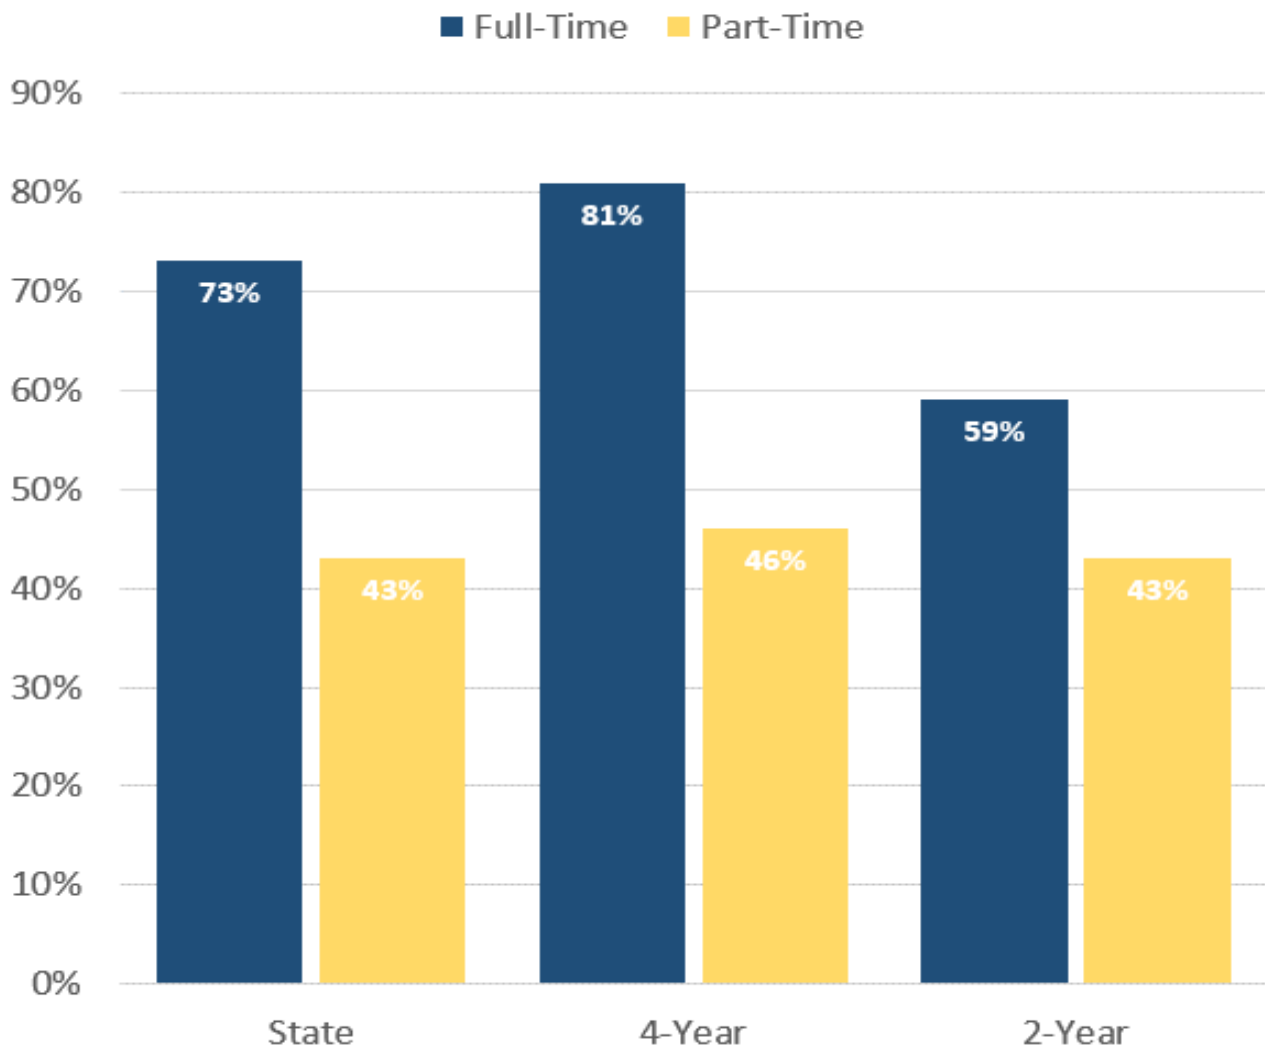

Alabama Commission on Higher Education

Alabama Public Institutions

Retention Rates by Attendance Level

Fall 2016 Cohorts Returning Fall 2017

NOTE: Athens State University is an upper division institution that does not accept any freshmen students and is not included in this report.
Ingram State Technical College is comprised of incarcerated inmates and is not included in this report.