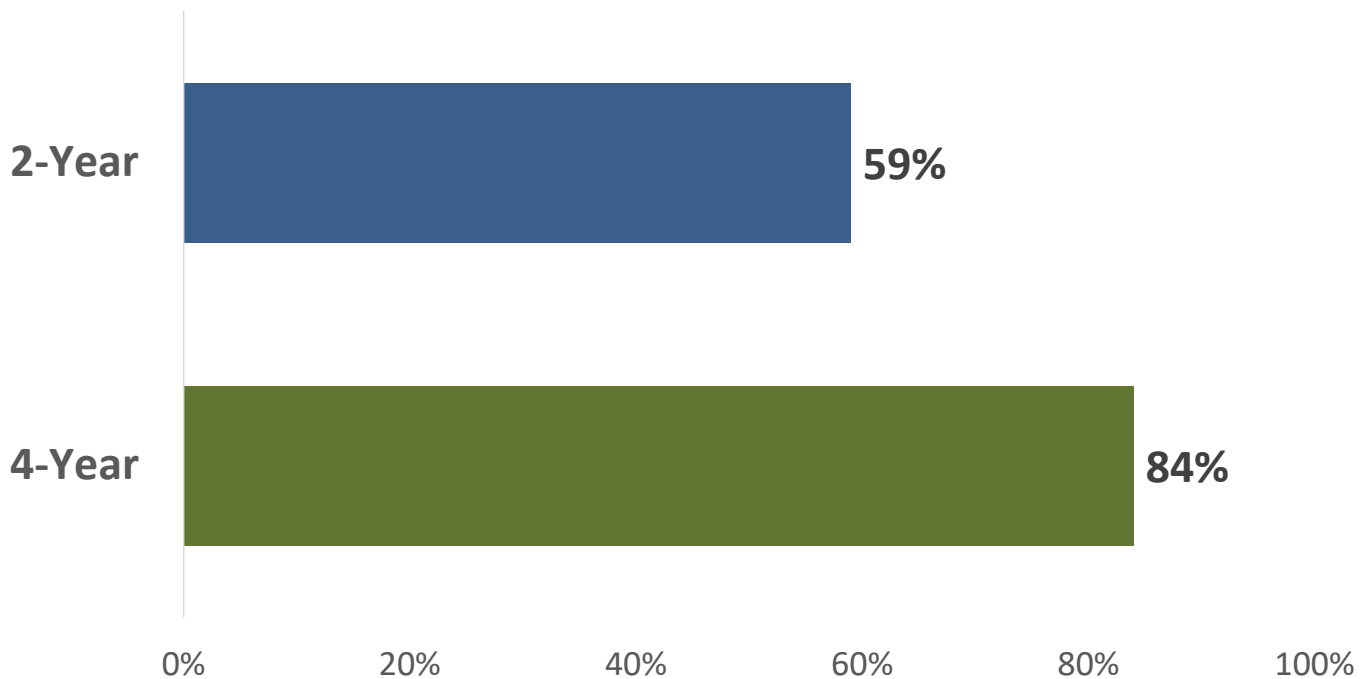

Alabama Commission on Higher Education Alabama Public Institutions Retention Rates of Full-Time and Part-Time Degree/Certificate-Seeking Undergraduates Fall 2016 Cohort

Retained Within Any Alabama Public Institution Fall 2017

NOTES: Athens State University is an upper division institution and does not accept any freshmen students and therefore is not included in this report.
Ingram State Technical College is comprised of incarcerated inmates and therefore is not included in this report.