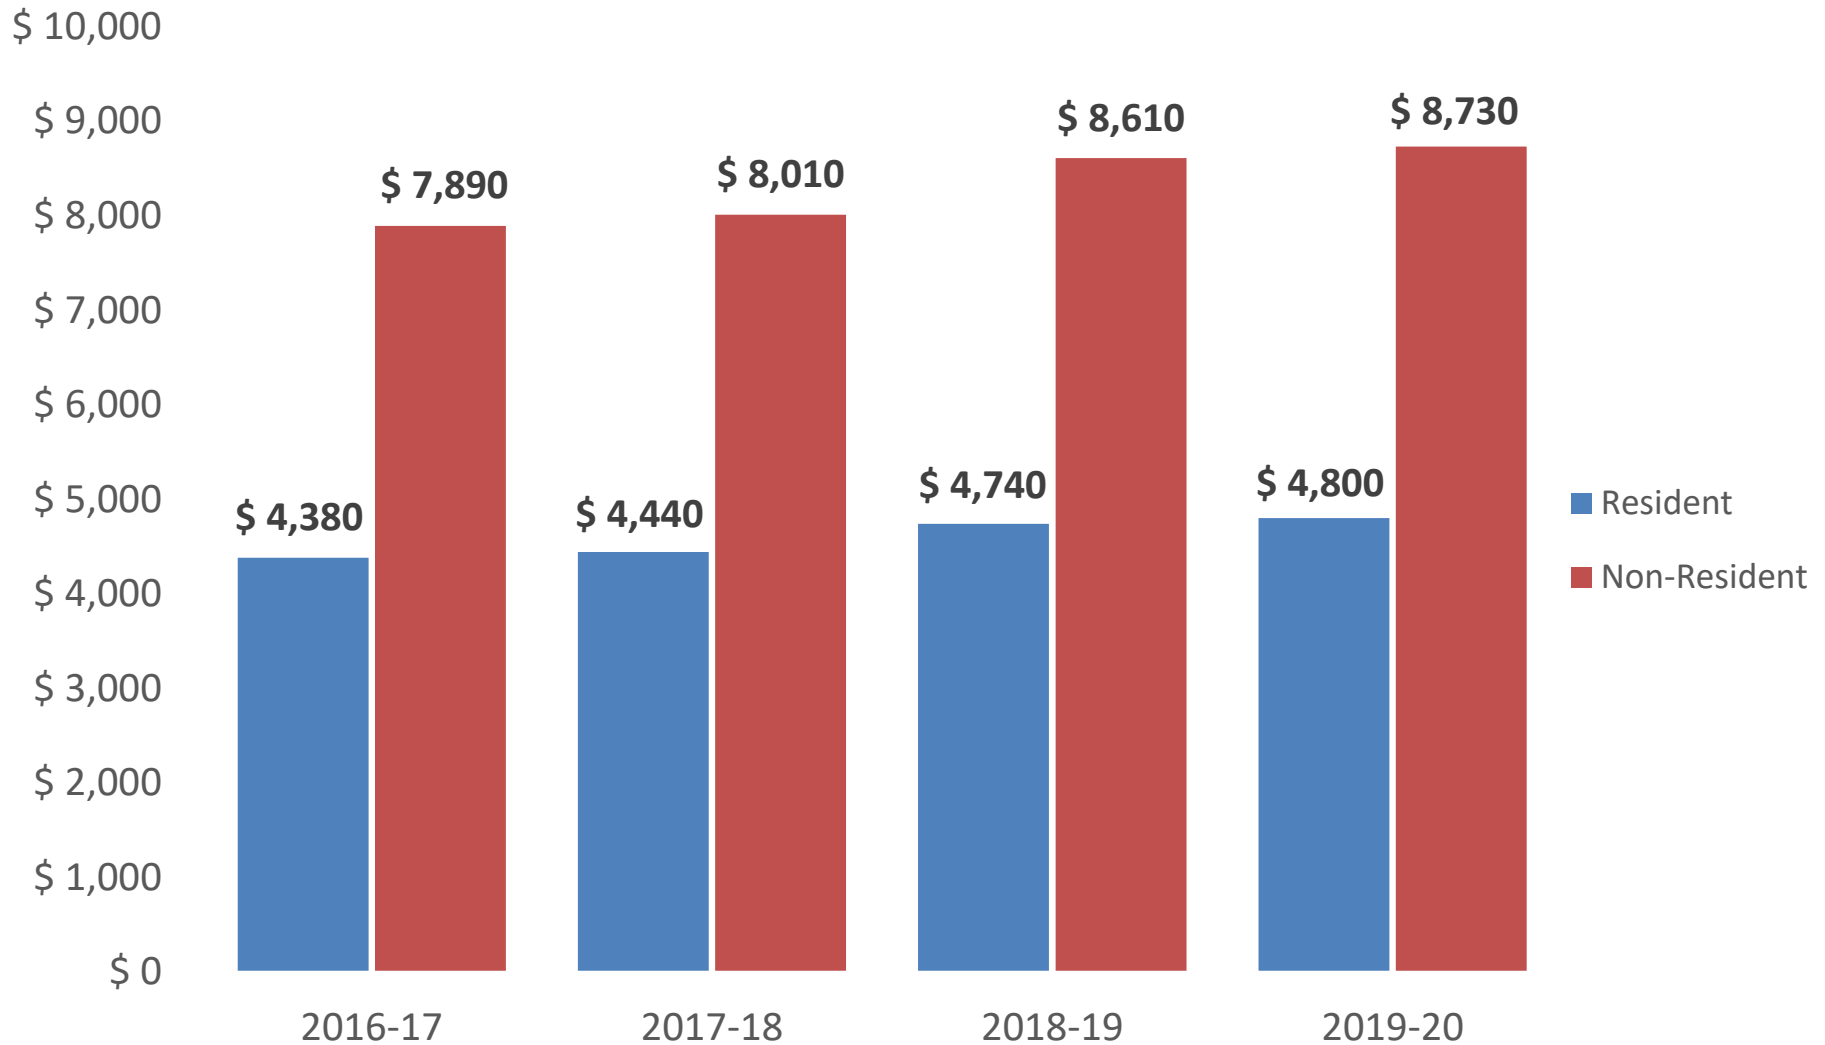

Alabama Commission on Higher Education Median Annual Tuition & Required Fees Alabama Public Two-Year Institutions 2016-17 thru 2019-20

Source: Alabama Commission on Higher Education Annual Tuition & Fee Schedule