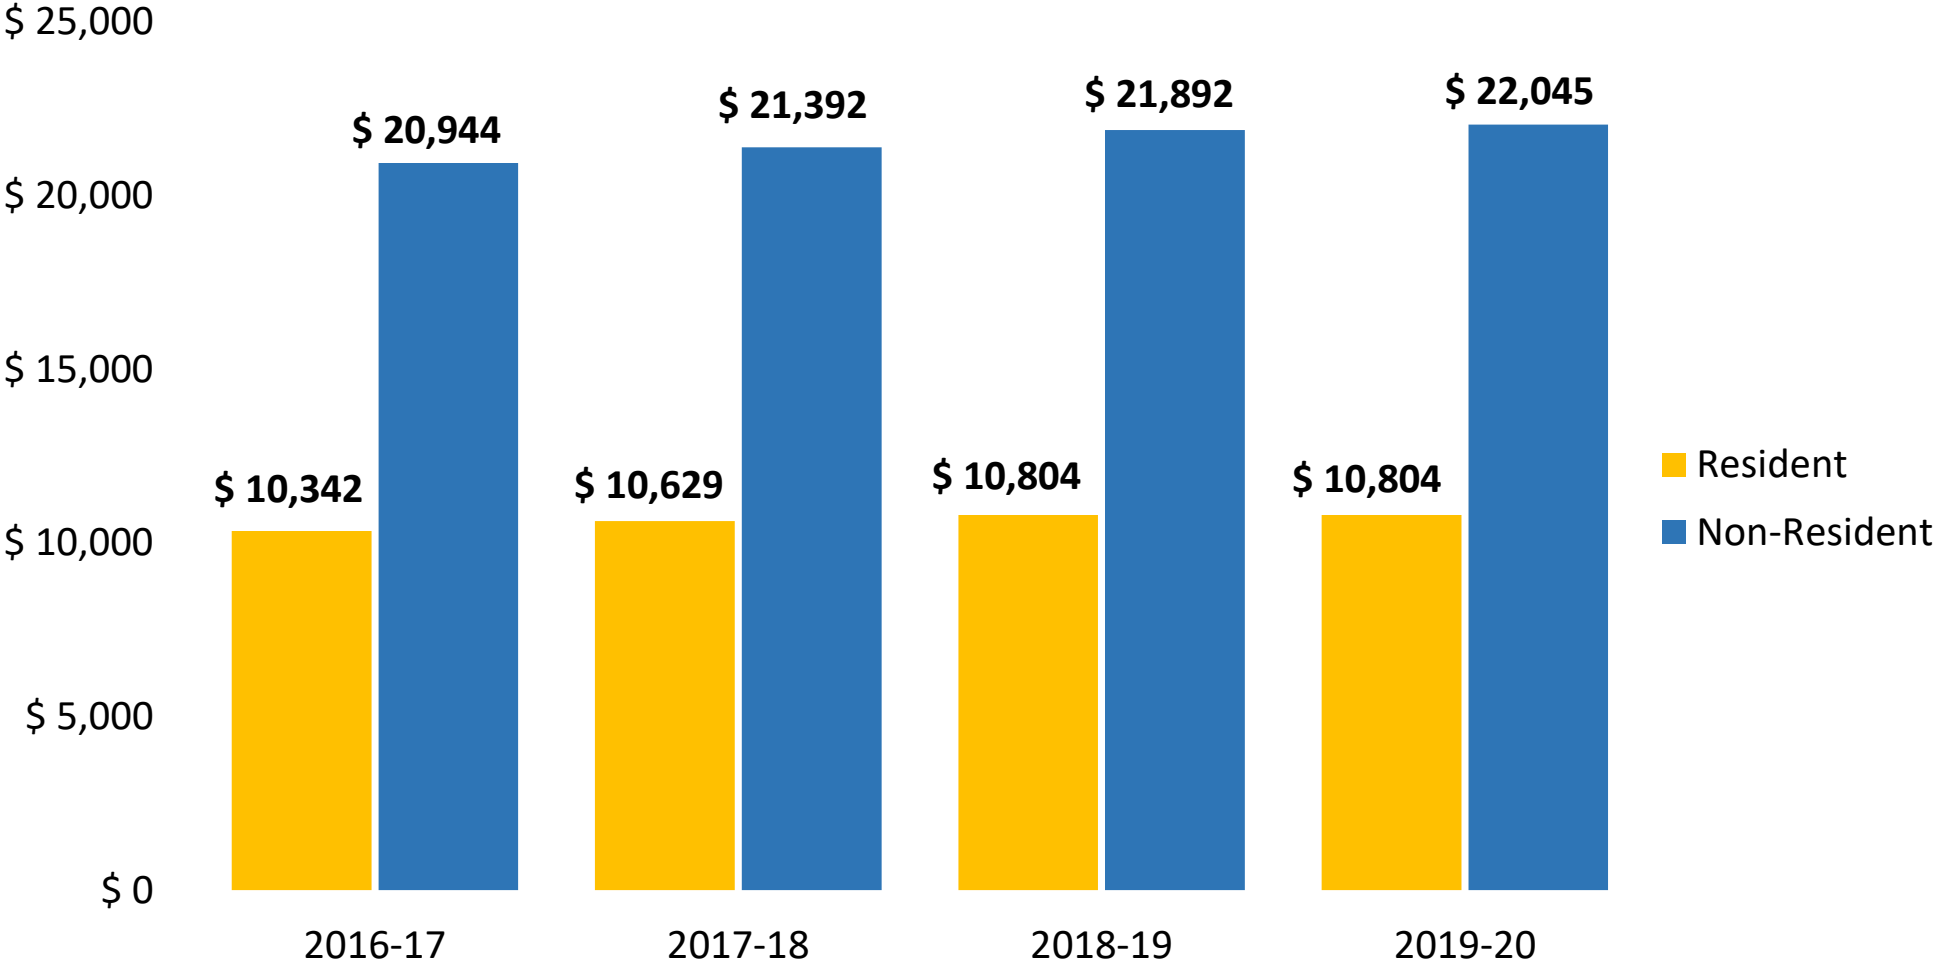

**Alabama Commission on Higher Education  
Median Annual Graduate Tuition & Required Fees  
Alabama Public Four-Year Institutions  
2016-17 thru 2019-20**

Source: Alabama Commission on Higher Education Annual Tuition & Fee Schedule