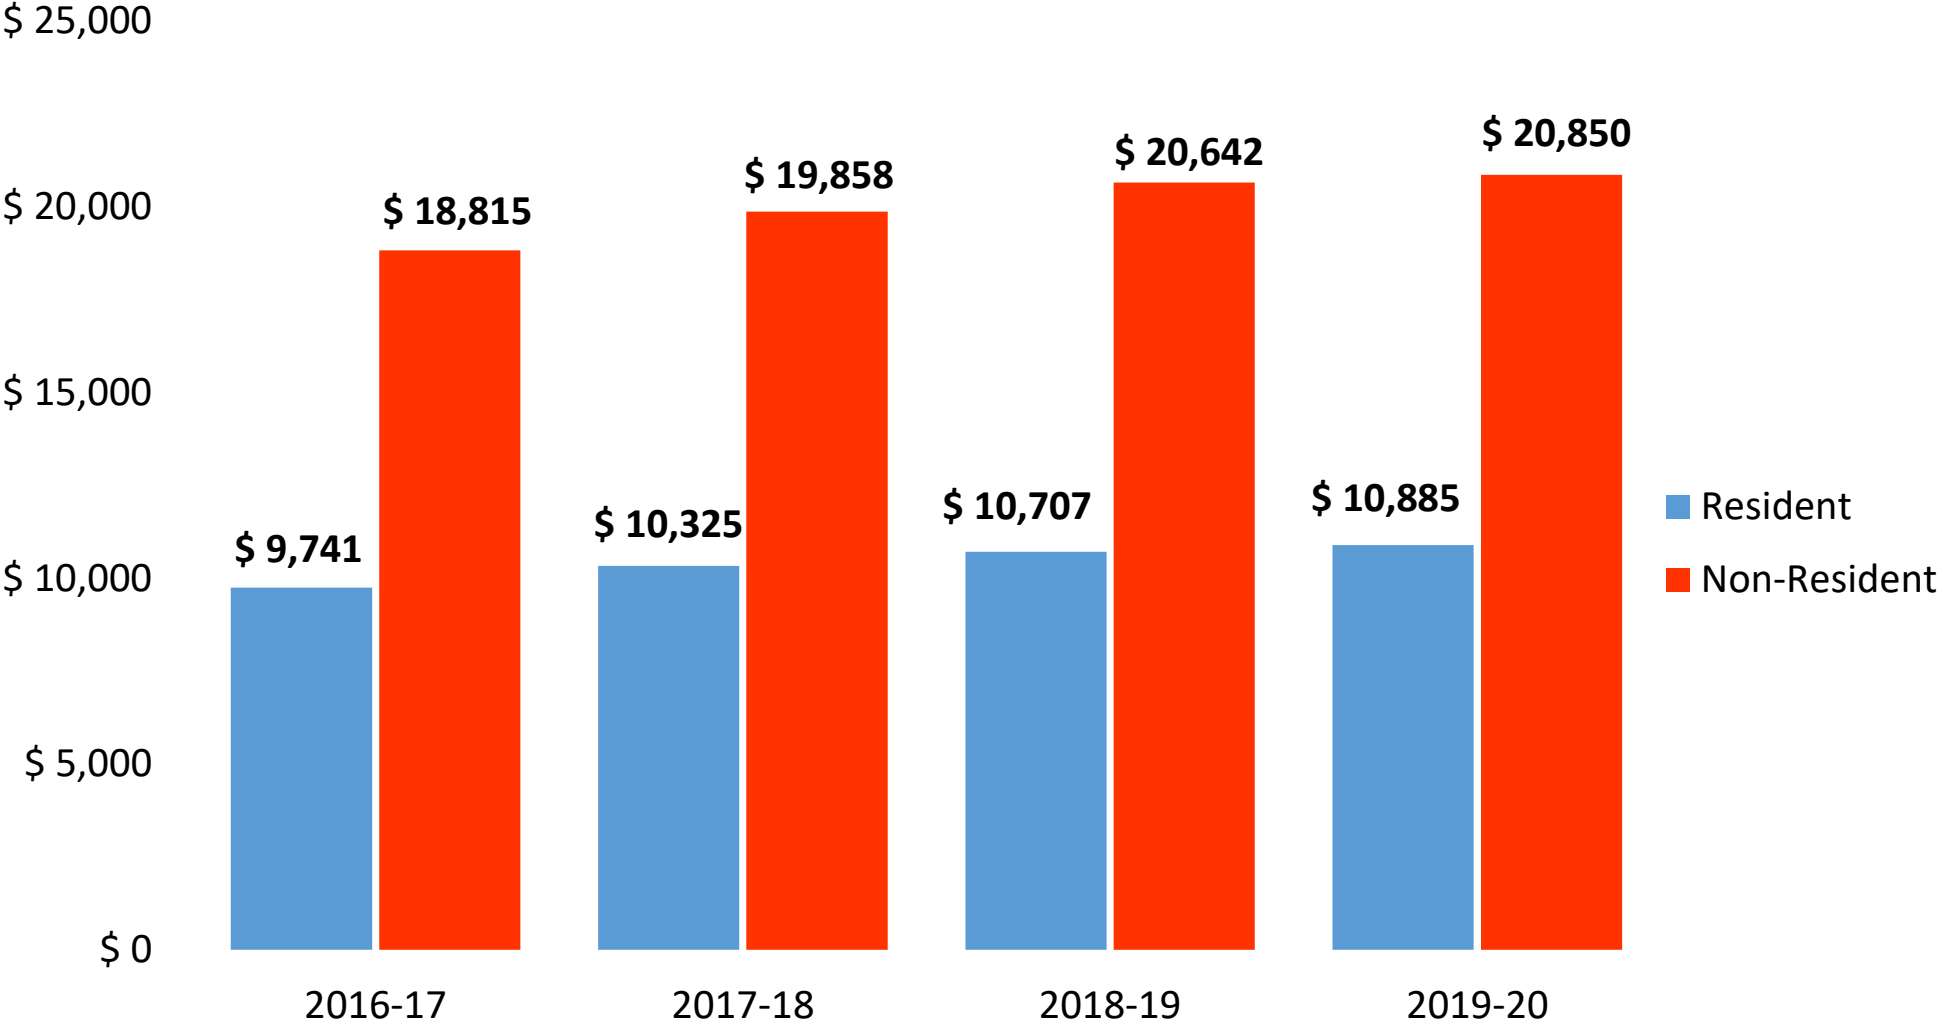

**Alabama Commission on Higher Education
Median Annual Undergraduate Tuition & Required Fees
Alabama Public Four-Year Institutions
2016-17 thru 2019-20**

Source: Alabama Commission on Higher Education Annual Tuition & Fee Schedule