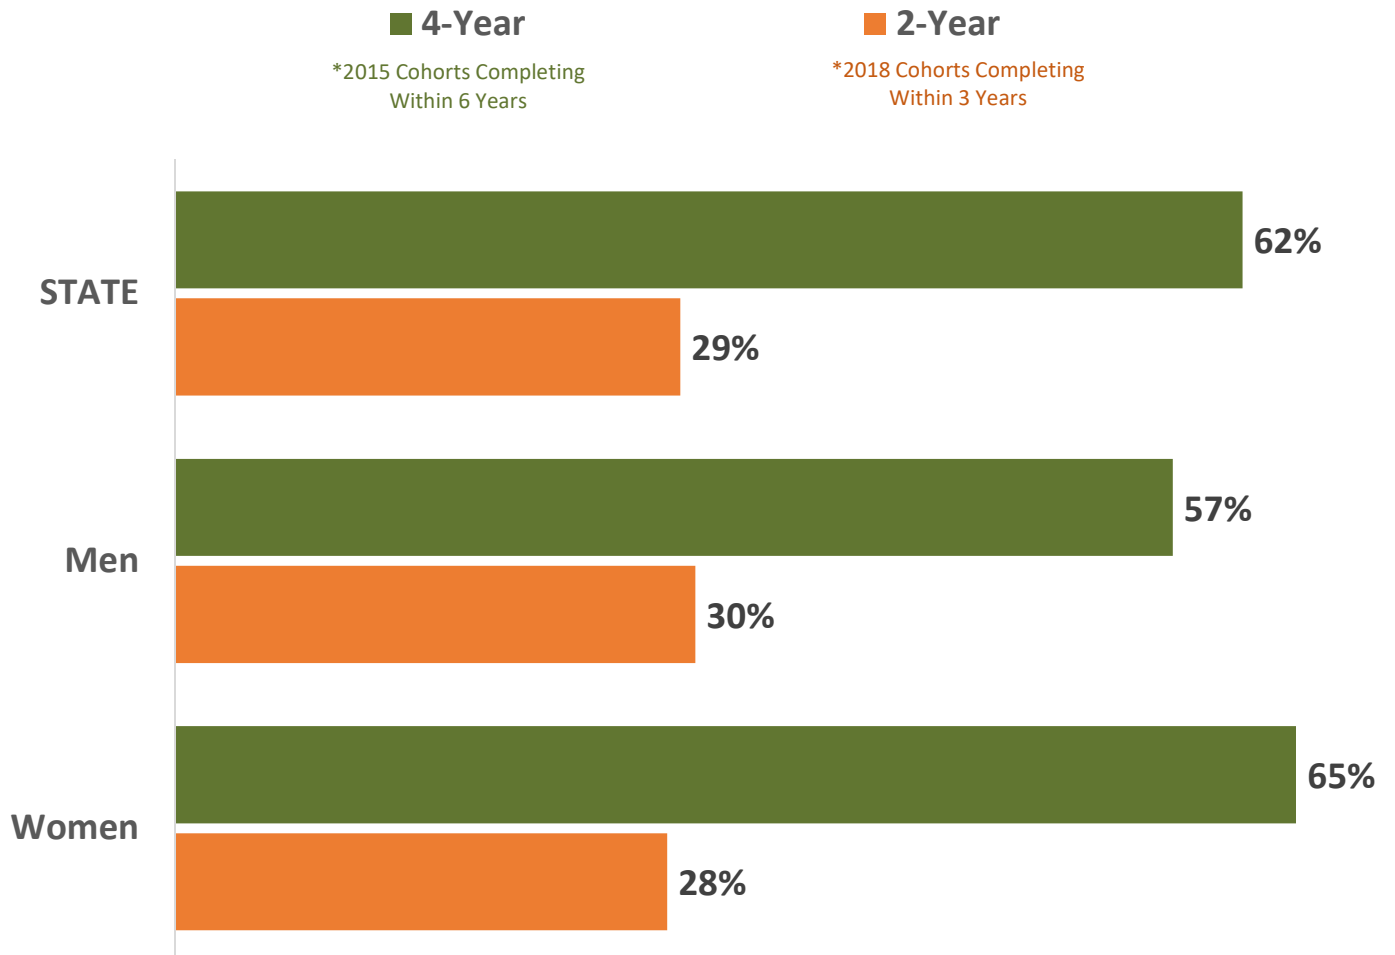

Alabama Commission on Higher Education Alabama Public Institutions 2021 Graduation Rates by Gender Within 150% of Normal Time to Program Completion

Full-Time, First-Time Degree/Certificate-Seeking Undergraduates