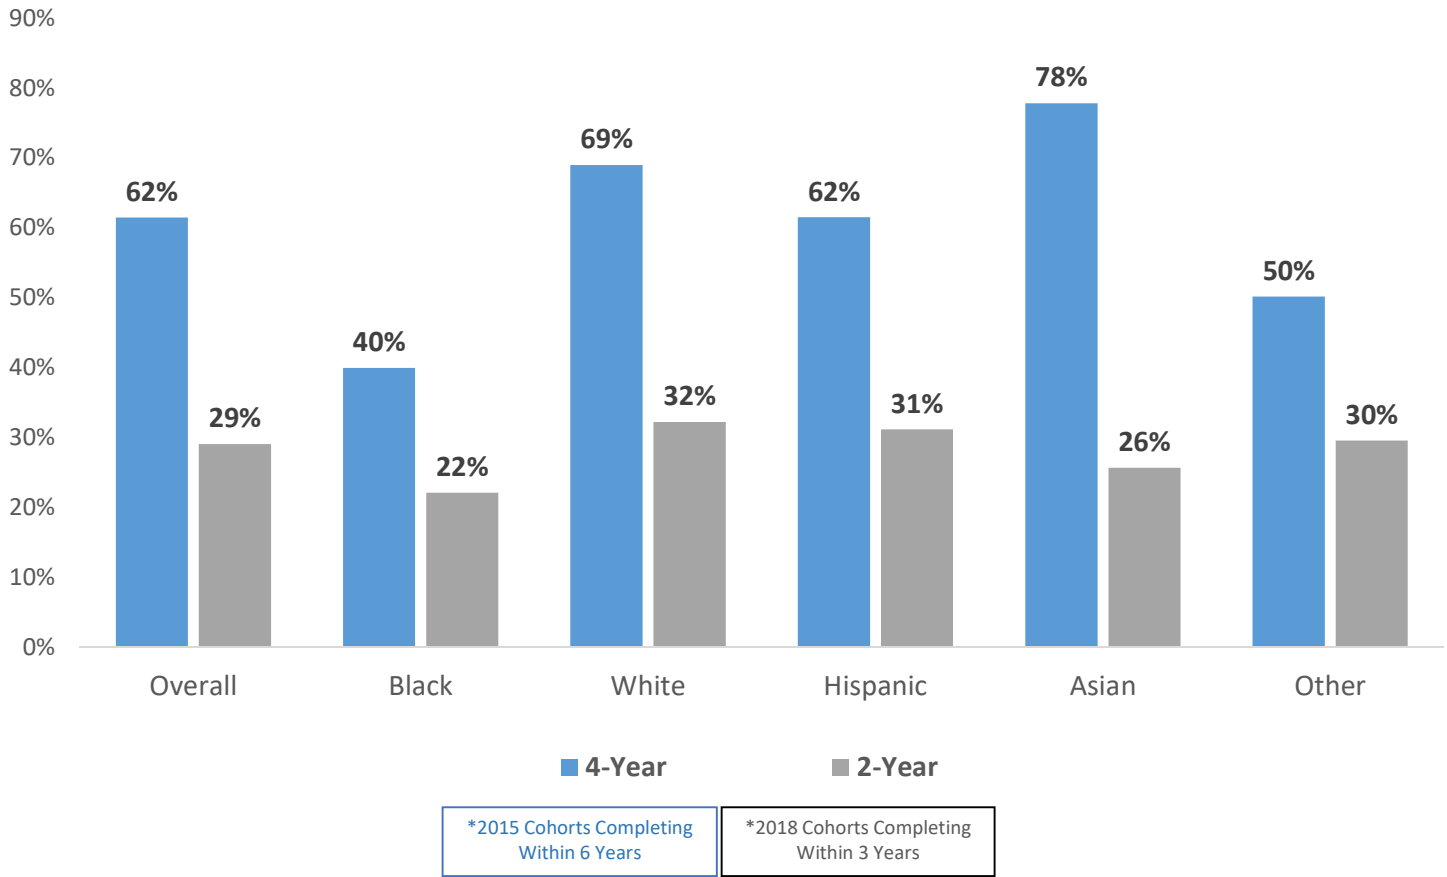

Alabama Commission on Higher Education Alabama Public Institutions 2021 Graduation Rates by Race/Ethnicity Within 150% of Normal Time to Program Completion

Full-Time, First-Time Degree/Certificate-Seeking Undergraduates