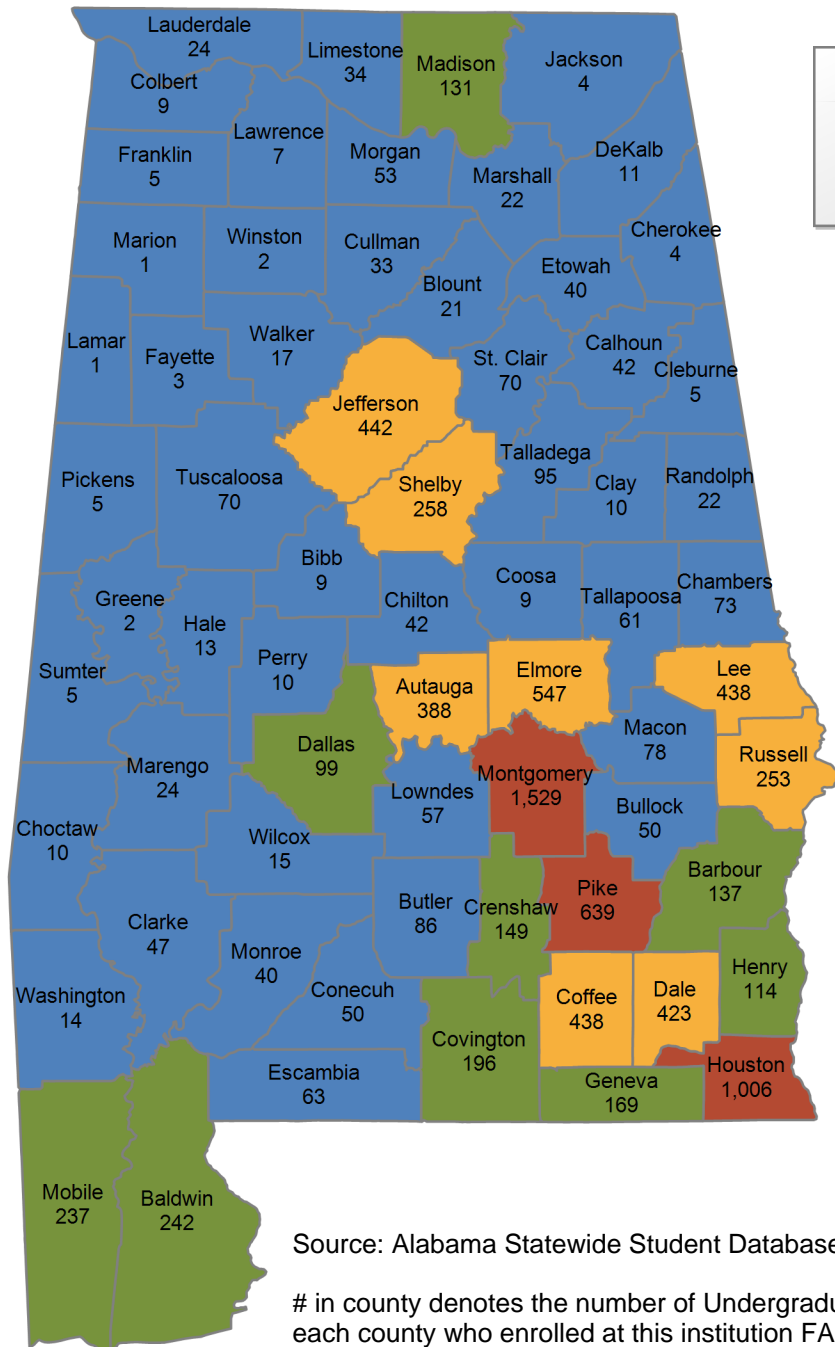

Troy University

UNDERGRADUATE ENROLLMENT ONLY

UNDERGRADUATE STUDENTS

Total: 11,069
From Alabama: 9,203

Source: Alabama Statewide Student Database

in county denotes the number of Undergraduate students from each county who enrolled at this institution FA 2014.