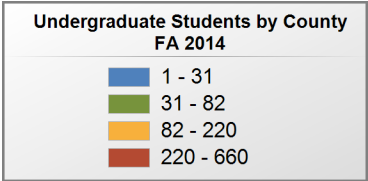

57 student(s) with an 'UNKNOWN' county is(are) not depicted on this map.

Lurleen B. Wallace Community College

UNDERGRADUATE ENROLLMENT ONLY

UNDERGRADUATE STUDENTS

Total: 1,599
From Alabama: 1,473

Source: Alabama Statewide Student Database
in county denotes the number of Undergraduate students from each county who enrolled at this institution FA 2014.