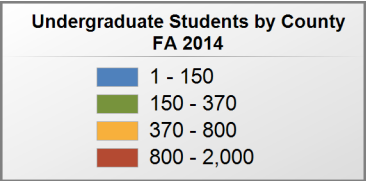

Wallace State Community College Hanceville

UNDERGRADUATE ENROLLMENT ONLY

UNDERGRADUATE STUDENTS

Total: 5,343
From Alabama: 5,265

Source: Alabama Statewide Student Database

in county denotes the number of Undergraduate students from each county who enrolled at this institution FA 2014.