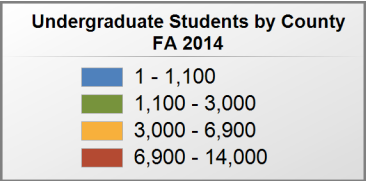

6,884 student(s) with an 'UNKNOWN' county is(are) not depicted on this map.

ALL ALABAMA PUBLIC 4-YEAR INSTITUTIONS

UNDERGRADUATE ENROLLMENT ONLY

UNDERGRADUATE STUDENTS

Total: 126,036
From Alabama: 90,711

Source: Alabama Statewide Student Database

in county denotes the number of Undergraduate students from each county who enrolled at Alabama public four-year institutions FA 2014.