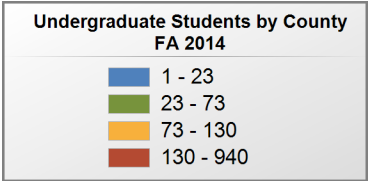

1 student(s) with an 'UNKNOWN' county is(are) not depicted on this map.

Wallace State Community College Selma

UNDERGRADUATE ENROLLMENT ONLY

UNDERGRADUATE STUDENTS

Total: 1,668
From Alabama: 1,621

Source: Alabama Statewide Student Database

in county denotes the number of Undergraduate students from each county who enrolled at this institution FA 2014.