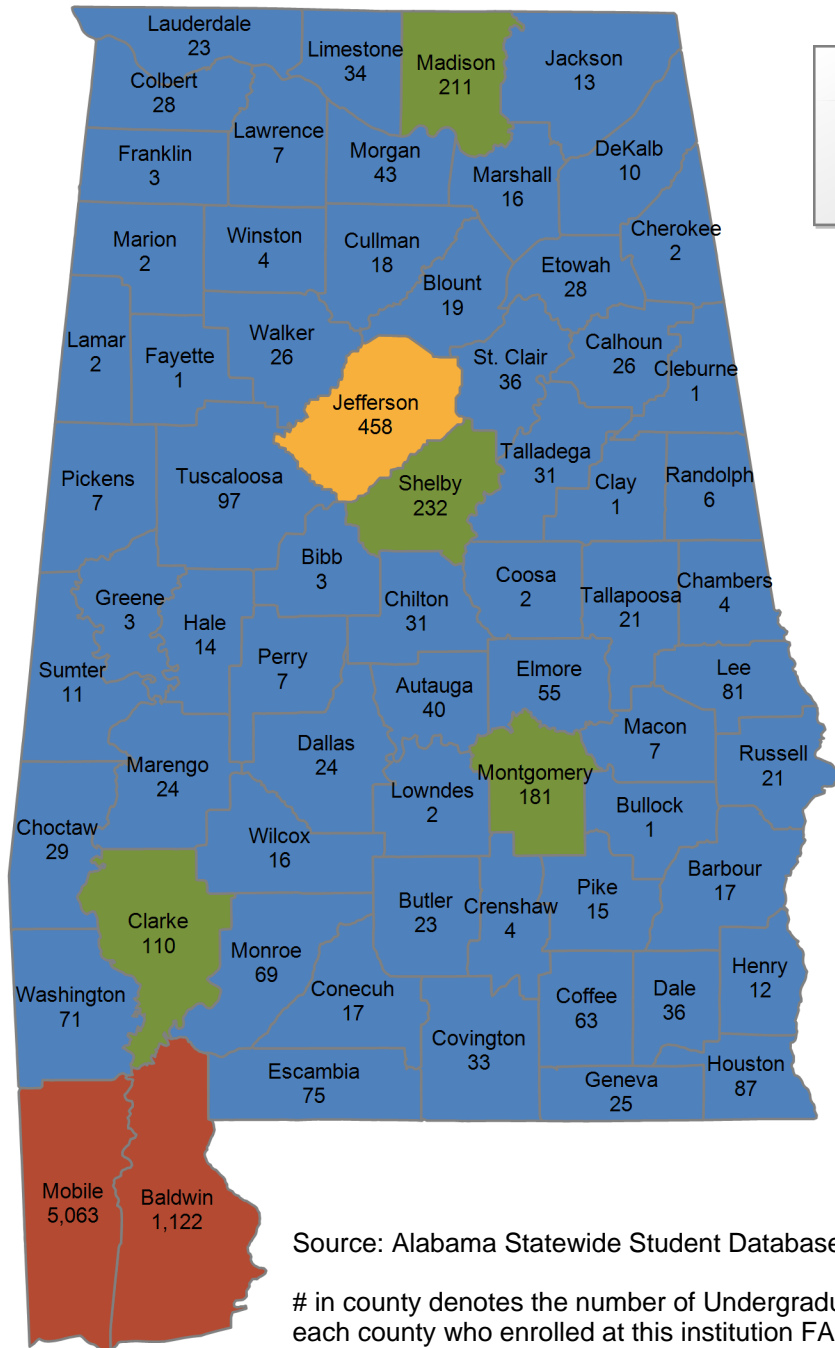

University of South Alabama

UNDERGRADUATE ENROLLMENT ONLY

UNDERGRADUATE STUDENTS

Total: 11,575
From Alabama: 8,804

Source: Alabama Statewide Student Database
in county denotes the number of Undergraduate students from each county who enrolled at this institution FA 2014.