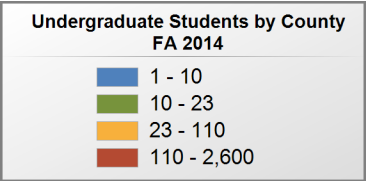

Lawson State Community College

UNDERGRADUATE ENROLLMENT ONLY

UNDERGRADUATE STUDENTS

Total: 3,092
From Alabama: 3,042

Source: Alabama Statewide Student Database
in county denotes the number of Undergraduate students from each county who enrolled at this institution FA 2014.