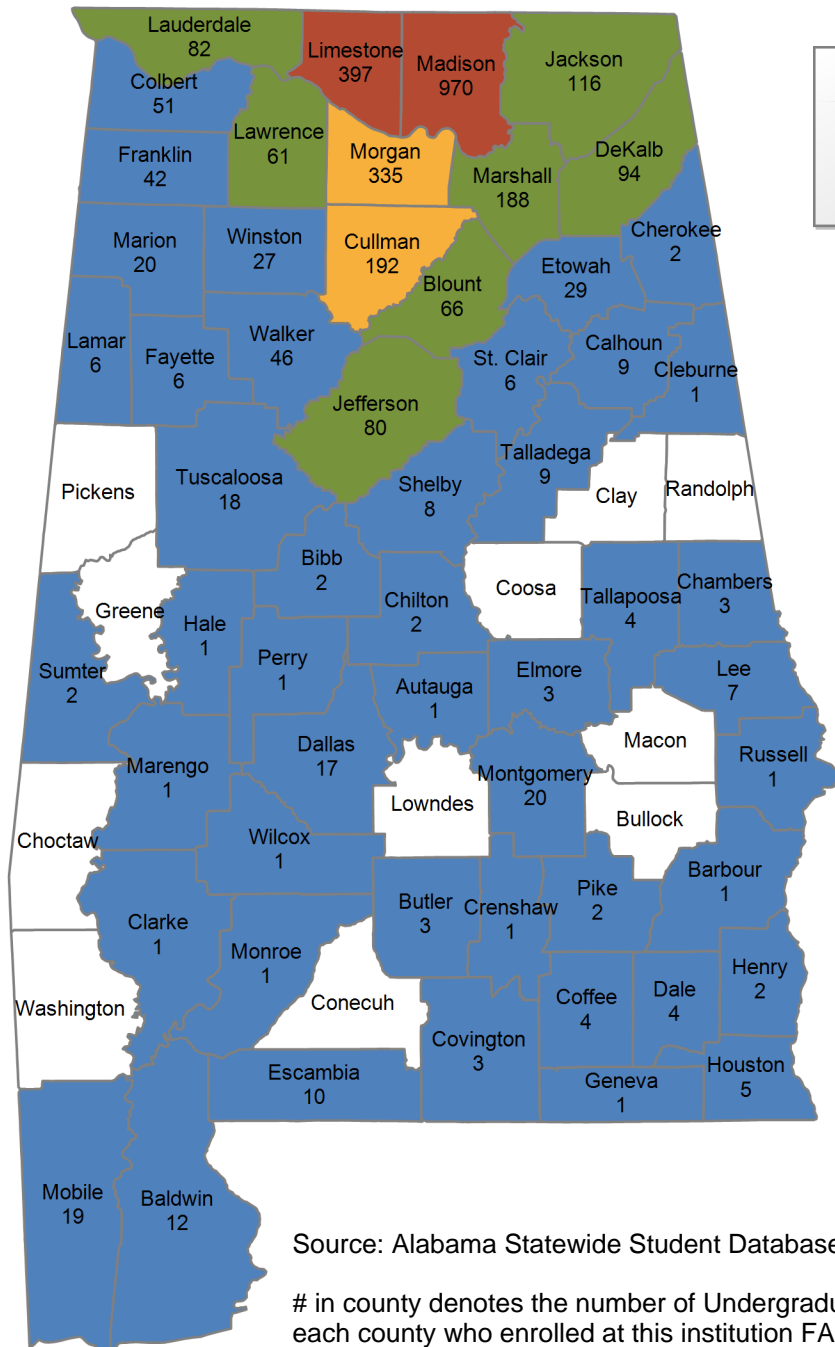

Athens State University

UNDERGRADUATE ENROLLMENT ONLY

UNDERGRADUATE STUDENTS

Total: 3,129
From Alabama: 2,996

Source: Alabama Statewide Student Database

in county denotes the number of Undergraduate students from each county who enrolled at this institution FA 2014.