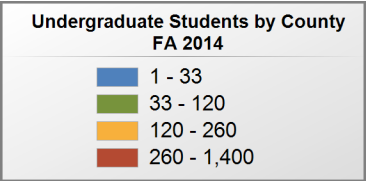

Snead State Community College

UNDERGRADUATE ENROLLMENT ONLY

UNDERGRADUATE STUDENTS

Total: 2,258
From Alabama: 2,213

Source: Alabama Statewide Student Database

in county denotes the number of Undergraduate students from each county who enrolled at this institution FA 2014.