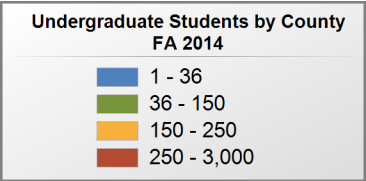

37 student(s) with an 'UNKNOWN' county is(are) not depicted on this map.

Shelton State Community College

UNDERGRADUATE ENROLLMENT ONLY

UNDERGRADUATE STUDENTS

Total: 4,989
From Alabama: 4,694

Source: Alabama Statewide Student Database

in county denotes the number of Undergraduate students from each county who enrolled at this institution FA 2014.