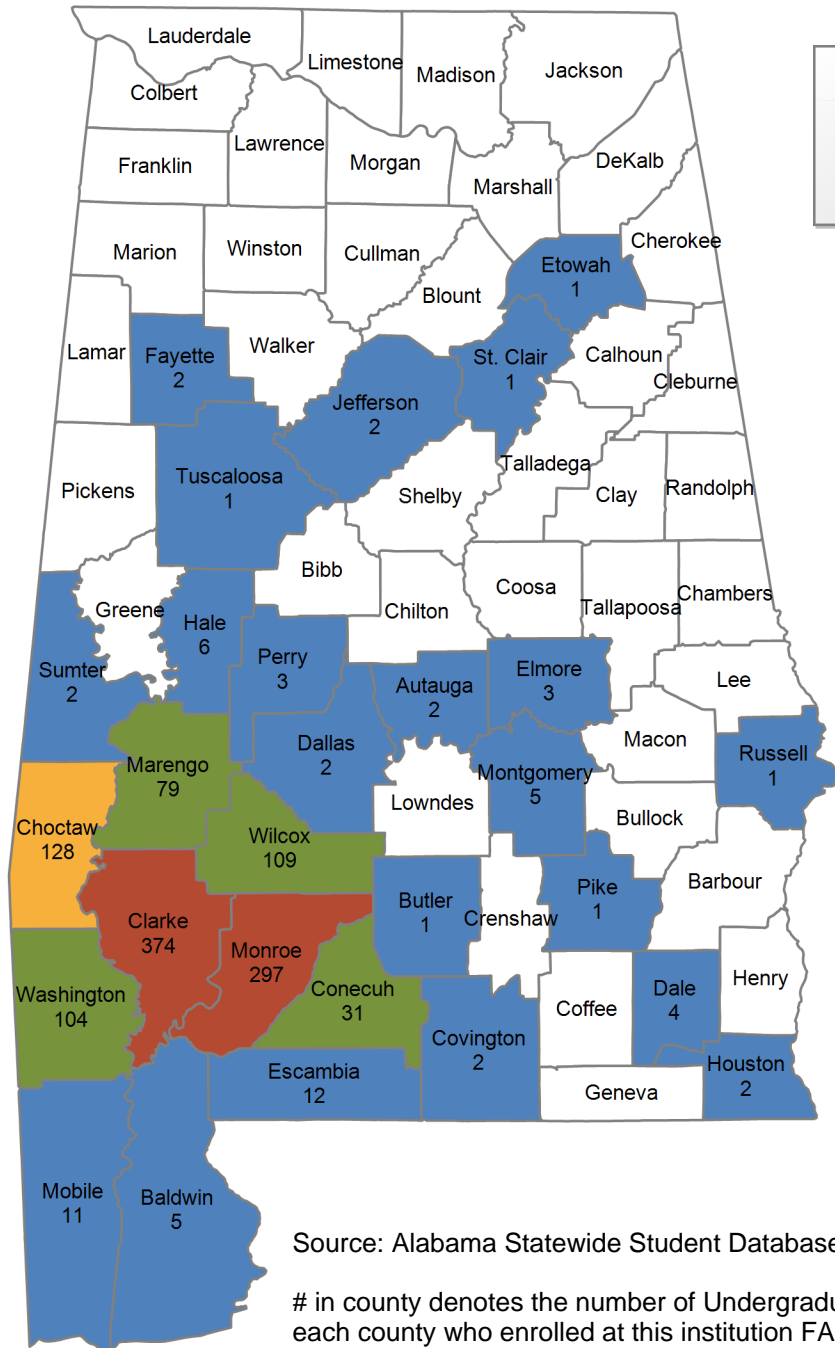

99 student(s) with an 'UNKNOWN' county is(are) not depicted on this map.

Alabama Southern Community College

UNDERGRADUATE ENROLLMENT ONLY

UNDERGRADUATE STUDENTS

Total: 1,398
From Alabama: 1,290

Source: Alabama Statewide Student Database
in county denotes the number of Undergraduate students from each county who enrolled at this institution FA 2014.