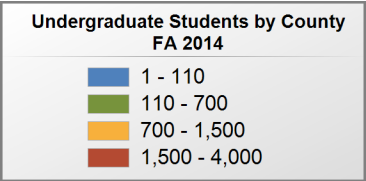

4 student(s) with an 'UNKNOWN' county is(are) not depicted on this map.

Jefferson State Community College

UNDERGRADUATE ENROLLMENT ONLY

UNDERGRADUATE STUDENTS

Total: 8,518
From Alabama: 8,156

Source: Alabama Statewide Student Database

in county denotes the number of Undergraduate students from each county who enrolled at this institution FA 2014.