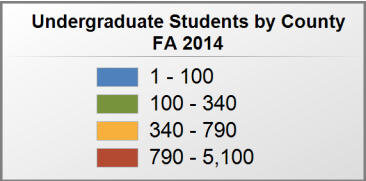

University of South Alabama

UNDERGRADUATE ENROLLMENT ONLY

UNDERGRADUATE STUDENTS

Total: 11,575
From Alabama: 8,804

Source: Alabama Statewide Student Database
in county denotes the number of Undergraduate students from each county who enrolled at this institution FA 2014.