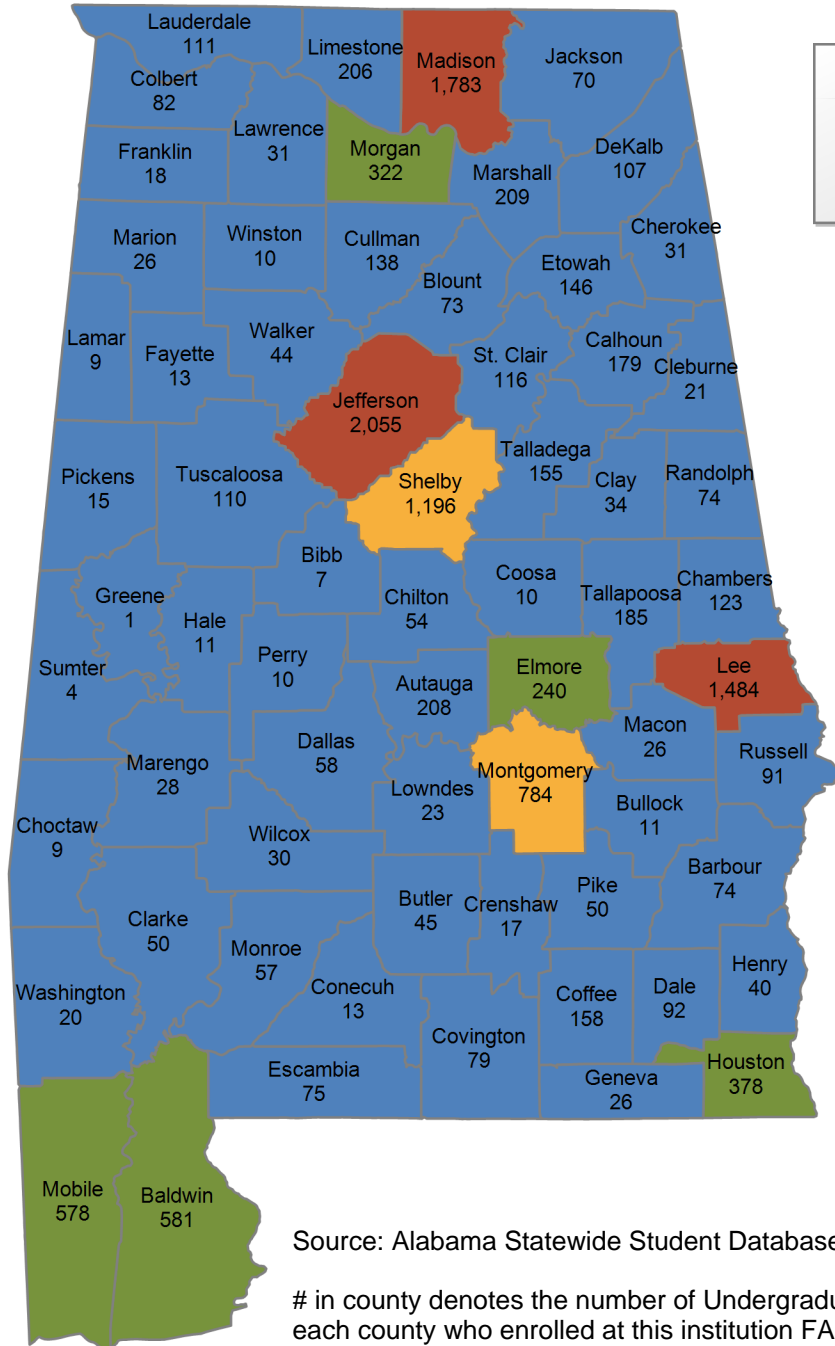

Auburn University

UNDERGRADUATE ENROLLMENT ONLY

UNDERGRADUATE STUDENTS

Total: 20,629
From Alabama: 13,114

Source: Alabama Statewide Student Database

in county denotes the number of Undergraduate students from each county who enrolled at this institution FA 2014.