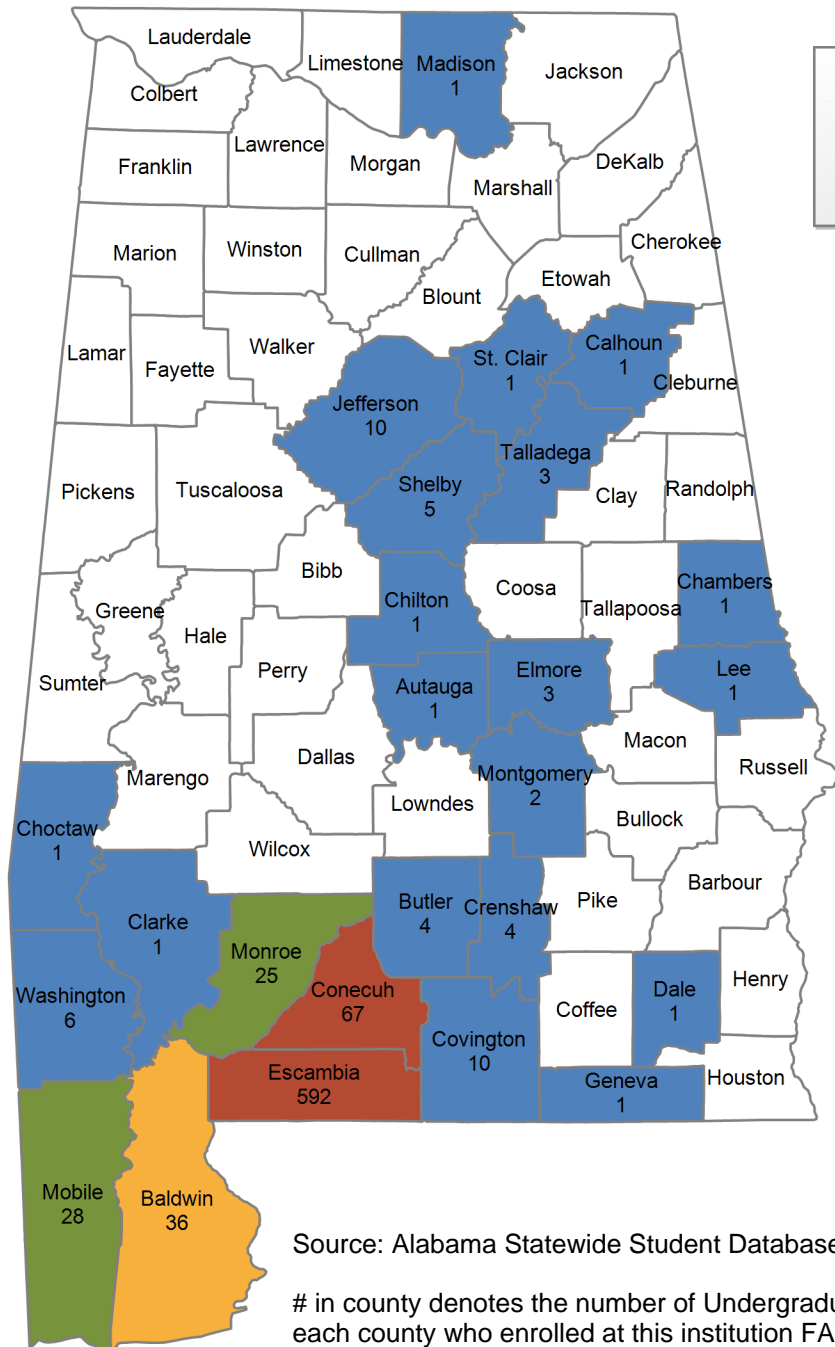

59 student(s) with an 'UNKNOWN' county is(are) not depicted on this map.

Jefferson Davis Community College

UNDERGRADUATE ENROLLMENT ONLY

UNDERGRADUATE STUDENTS

Total: 1,086
From Alabama: 865

Source: Alabama Statewide Student Database

in county denotes the number of Undergraduate students from each county who enrolled at this institution FA 2014.