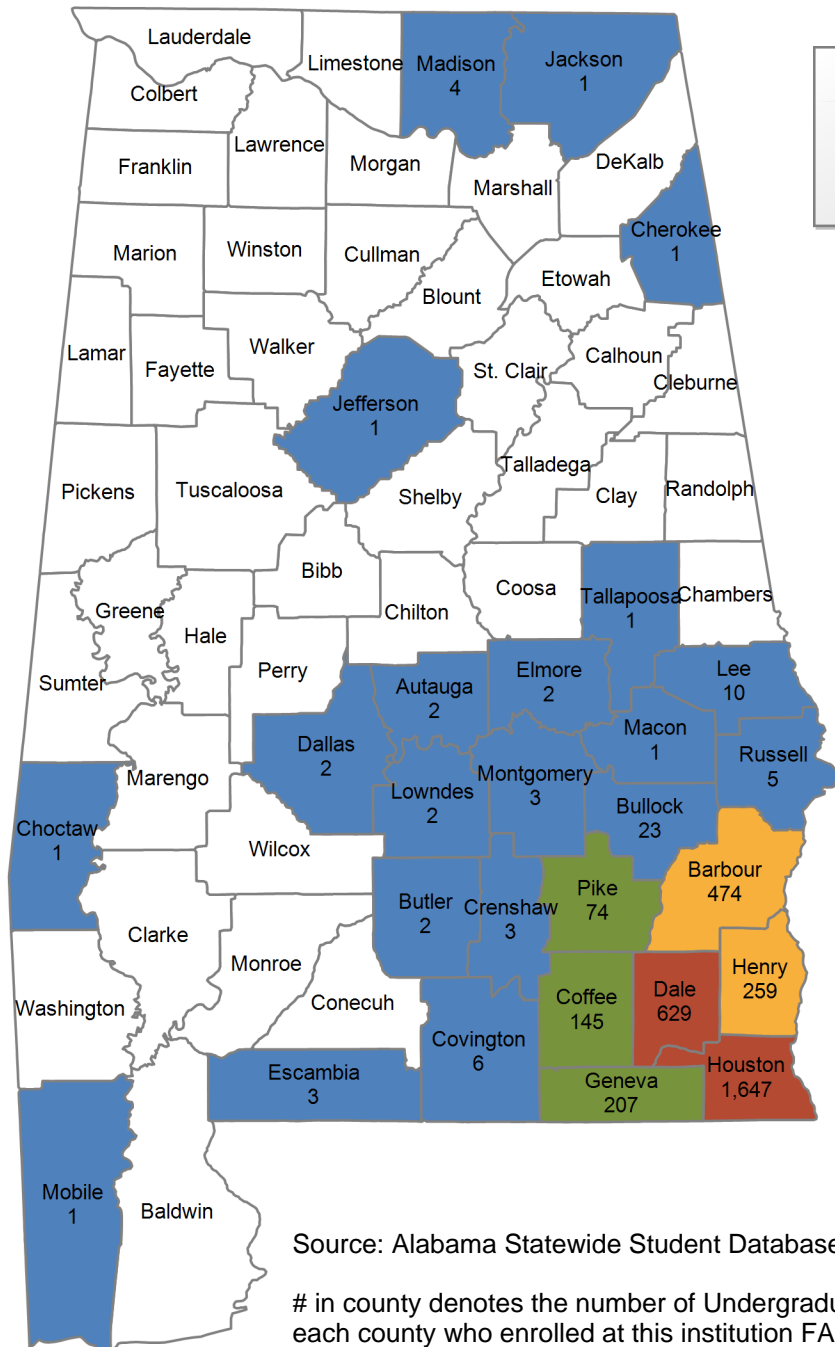

882 student(s) with an 'UNKNOWN' county is(are) not depicted on this map.

Wallace Community College Dothan

UNDERGRADUATE ENROLLMENT ONLY

UNDERGRADUATE STUDENTS

Total: 4,855
From Alabama: 4,391

Source: Alabama Statewide Student Database

in county denotes the number of Undergraduate students from each county who enrolled at this institution FA 2014.