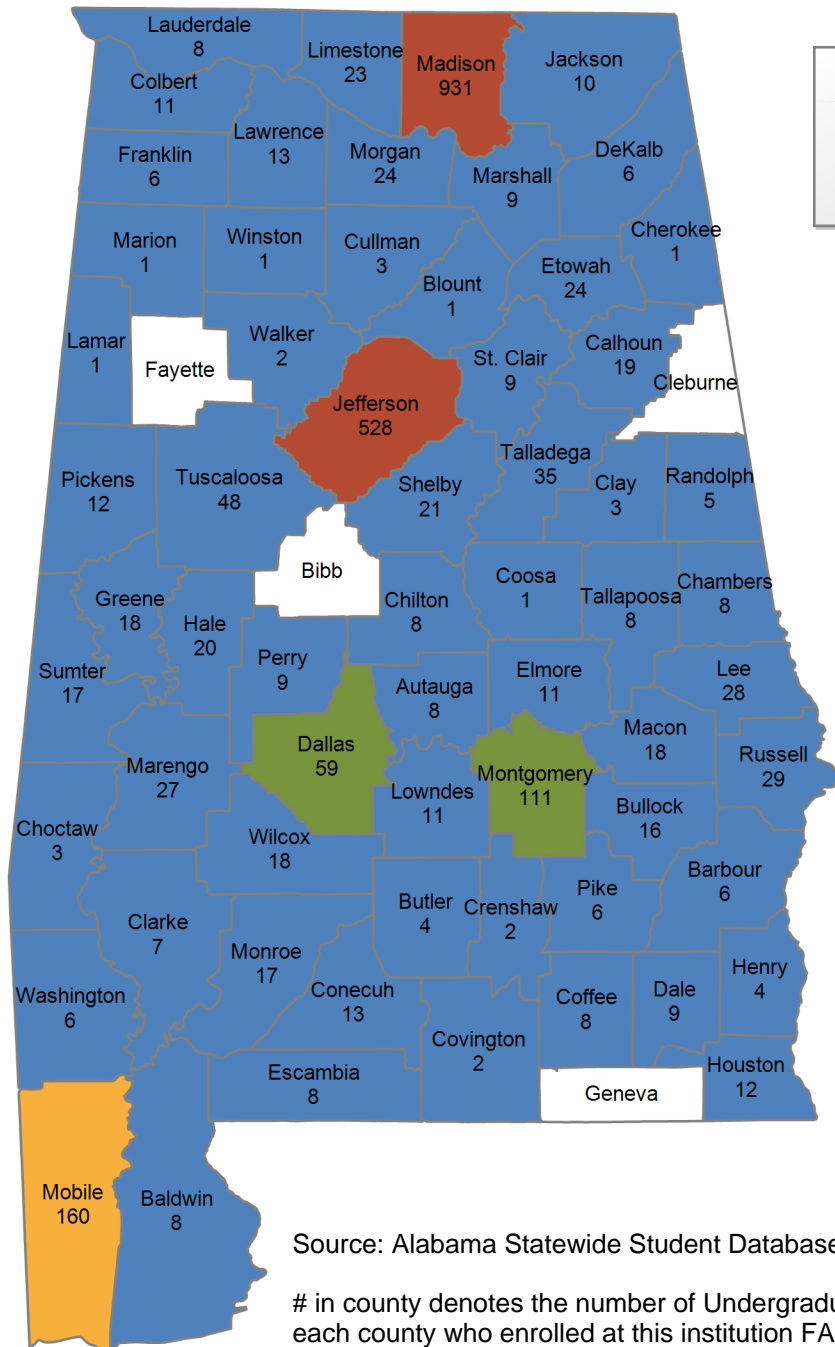

688 student(s) with an 'UNKNOWN' county is(are) not depicted on this map.

Alabama A&M University

UNDERGRADUATE ENROLLMENT ONLY

UNDERGRADUATE STUDENTS

Total: 4,209
From Alabama: 3,143