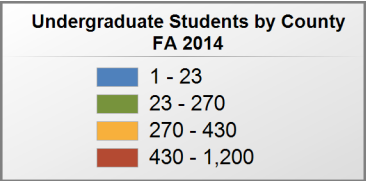

59 student(s) with an 'UNKNOWN' county is(are) not depicted on this map.

Bevill State Community College

UNDERGRADUATE ENROLLMENT ONLY

UNDERGRADUATE STUDENTS

Total: 3,609
From Alabama: 3,160

Source: Alabama Statewide Student Database

in county denotes the number of Undergraduate students from each county who enrolled at this institution FA 2014.