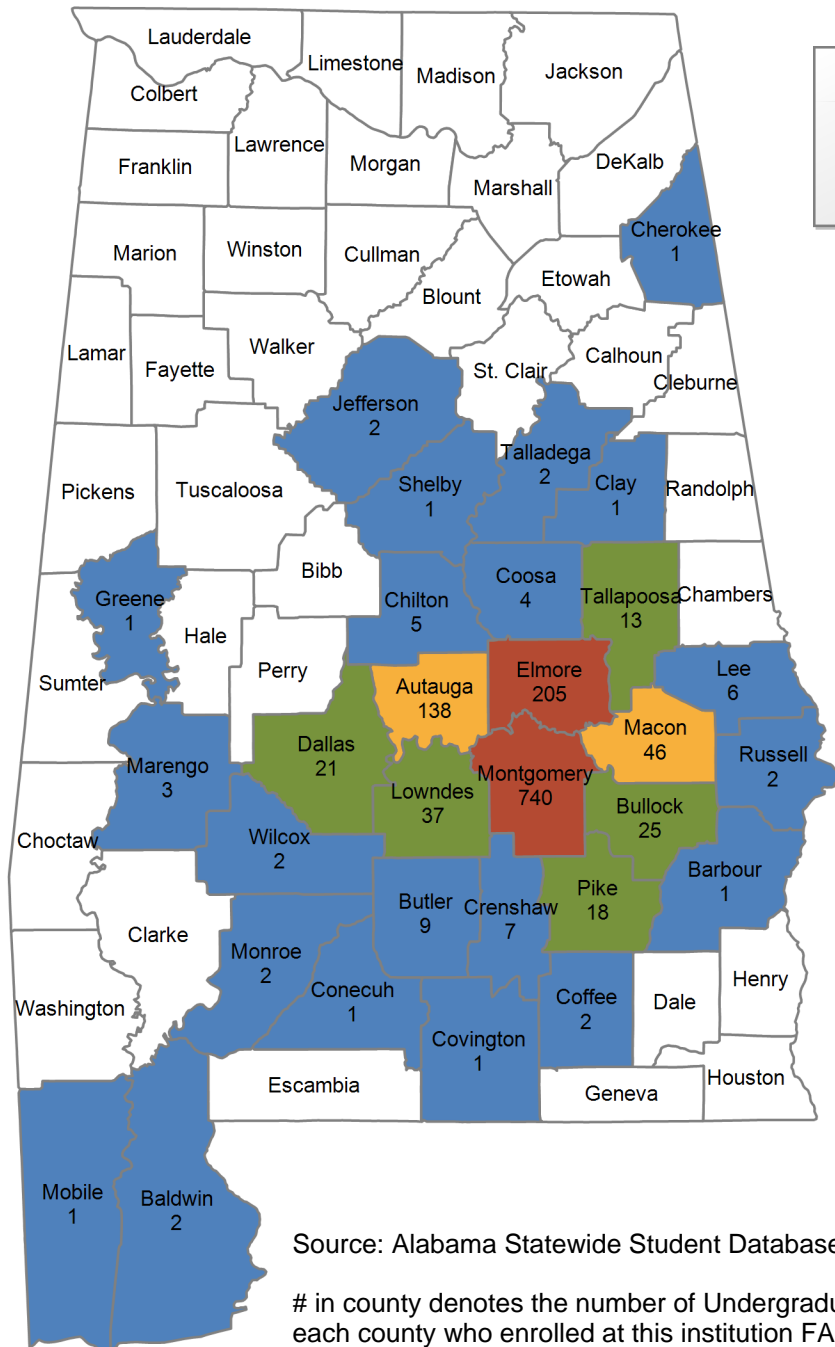

19 student(s) with an 'UNKNOWN' county is(are) not depicted on this map.

Trenholm State Technical College

UNDERGRADUATE ENROLLMENT ONLY

UNDERGRADUATE STUDENTS

Total: 1,338
From Alabama: 1,318

Source: Alabama Statewide Student Database

in county denotes the number of Undergraduate students from each county who enrolled at this institution FA 2014.