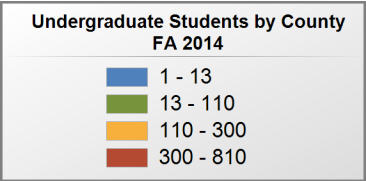

Central Alabama Community College

UNDERGRADUATE ENROLLMENT ONLY

UNDERGRADUATE STUDENTS

Total: 1,742
From Alabama: 1,734

Source: Alabama Statewide Student Database

in county denotes the number of Undergraduate students from each county who enrolled at this institution FA 2014.