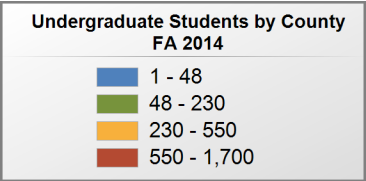

882 student(s) with an 'UNKNOWN' county is(are) not depicted on this map.

Wallace Community College Dothan

UNDERGRADUATE ENROLLMENT ONLY

UNDERGRADUATE STUDENTS

Total: 4,855
From Alabama: 4,391

Source: Alabama Statewide Student Database

in county denotes the number of Undergraduate students from each county who enrolled at this institution FA 2014.