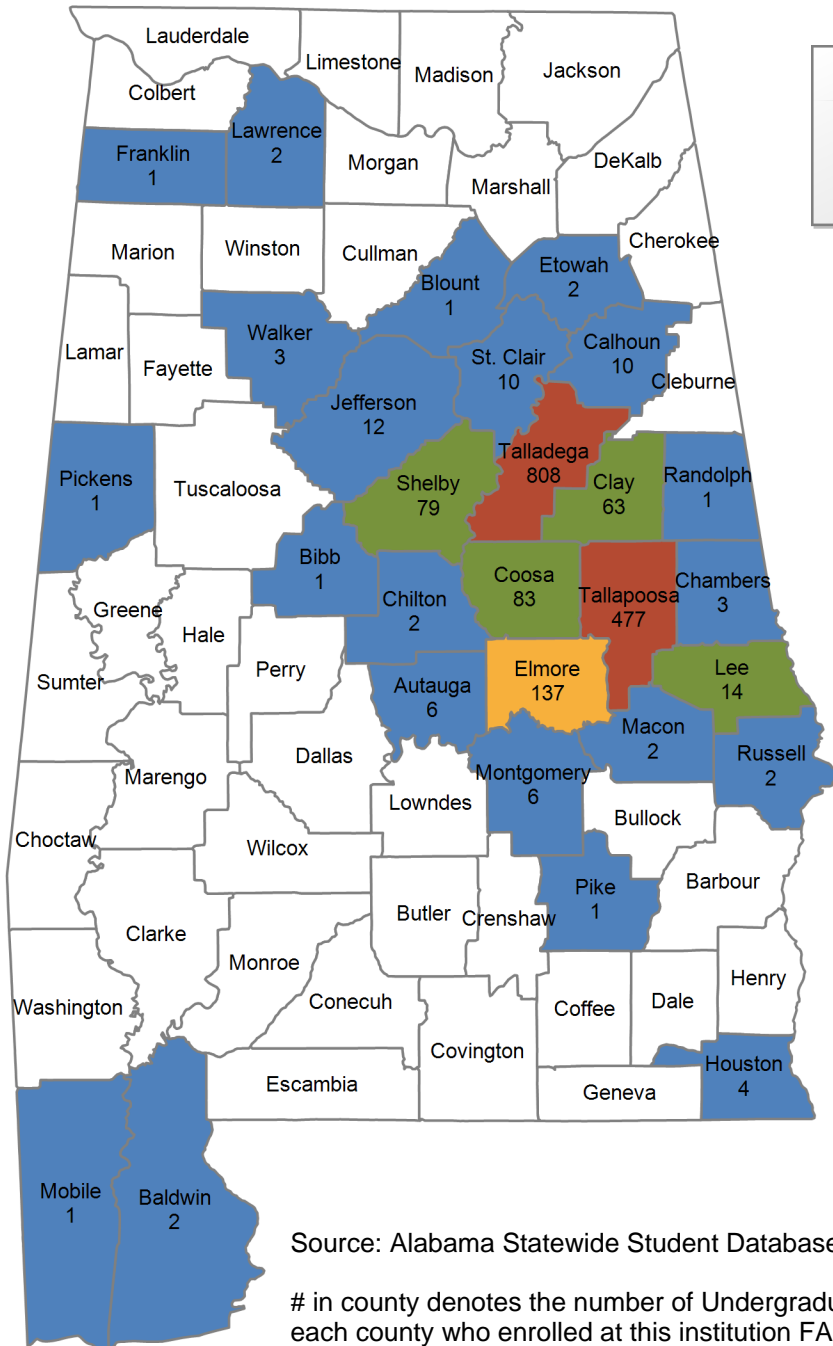

Central Alabama Community College

UNDERGRADUATE ENROLLMENT ONLY

UNDERGRADUATE STUDENTS

Total: 1,742
From Alabama: 1,734

Source: Alabama Statewide Student Database

in county denotes the number of Undergraduate students from each county who enrolled at this institution FA 2014.