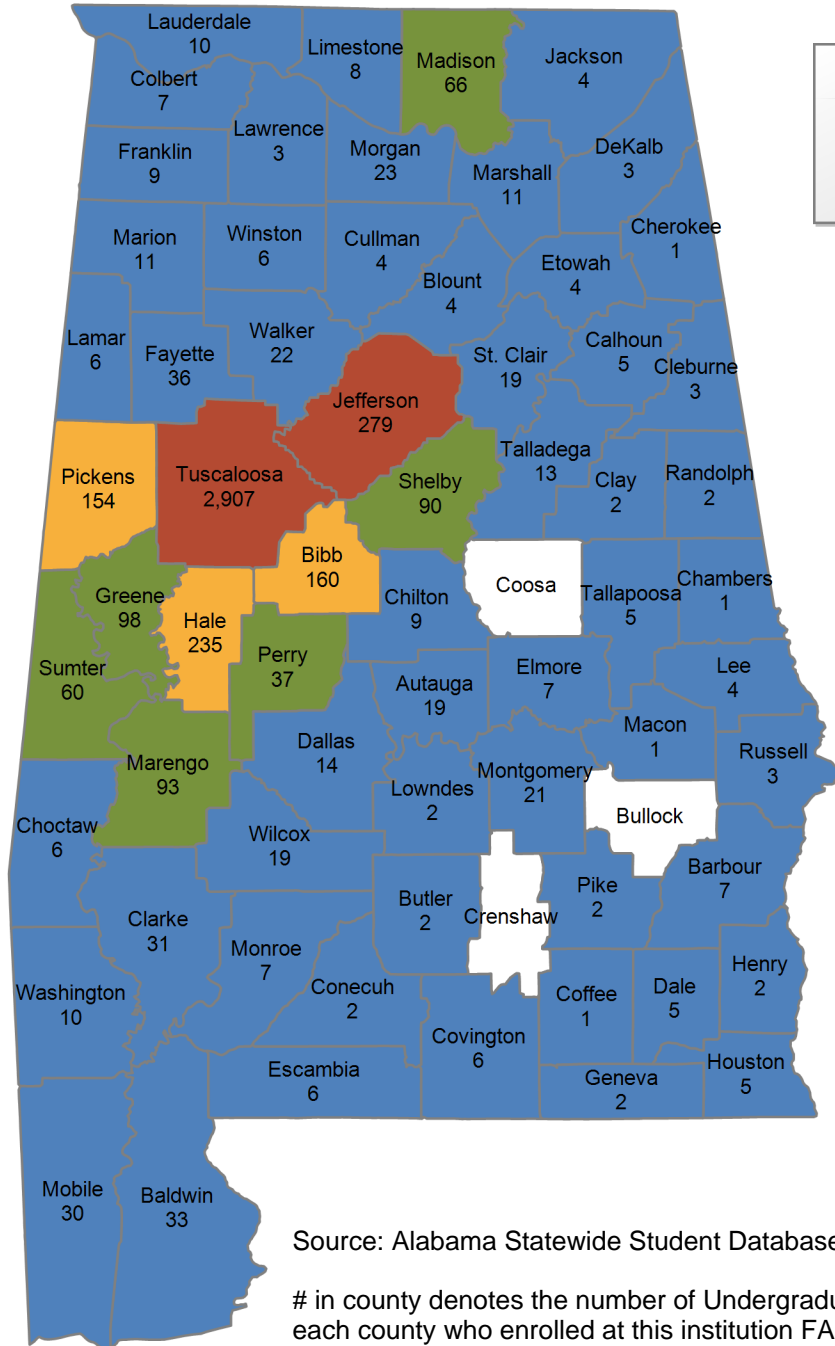

37 student(s) with an 'UNKNOWN' county is(are) not depicted on this map.

Shelton State Community College

UNDERGRADUATE ENROLLMENT ONLY

UNDERGRADUATE STUDENTS

Total: 4,989
From Alabama: 4,694

Source: Alabama Statewide Student Database

in county denotes the number of Undergraduate students from each county who enrolled at this institution FA 2014.