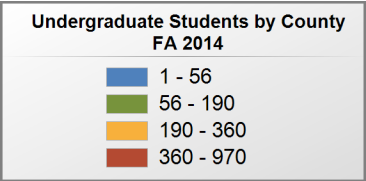

Athens State University

UNDERGRADUATE ENROLLMENT ONLY

UNDERGRADUATE STUDENTS

Total: 3,129
From Alabama: 2,996

Source: Alabama Statewide Student Database

in county denotes the number of Undergraduate students from each county who enrolled at this institution FA 2014.