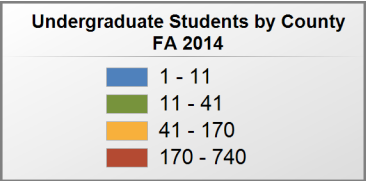

19 student(s) with an 'UNKNOWN' county is(are) not depicted on this map.

Trenholm State Technical College

UNDERGRADUATE ENROLLMENT ONLY

UNDERGRADUATE STUDENTS

Total: 1,338
From Alabama: 1,318

Source: Alabama Statewide Student Database

in county denotes the number of Undergraduate students from each county who enrolled at this institution FA 2014.