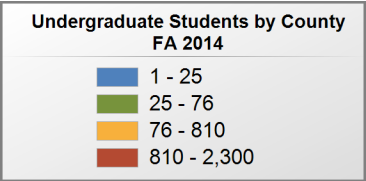

199 student(s) with an 'UNKNOWN' county is(are) not depicted on this map.

Faulkner State Community College

UNDERGRADUATE ENROLLMENT ONLY

UNDERGRADUATE STUDENTS

Total: 4,487
From Alabama: 4,311

Source: Alabama Statewide Student Database

in county denotes the number of Undergraduate students from each county who enrolled at this institution FA 2014.