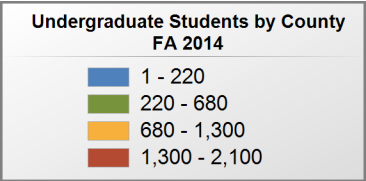

Auburn University

UNDERGRADUATE ENROLLMENT ONLY

UNDERGRADUATE STUDENTS

Total: 20,629
From Alabama: 13,114

Source: Alabama Statewide Student Database

in county denotes the number of Undergraduate students from each county who enrolled at this institution FA 2014.