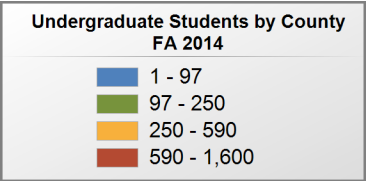

Troy University

UNDERGRADUATE ENROLLMENT ONLY

UNDERGRADUATE STUDENTS

Total: 11,069
From Alabama: 9,203

Source: Alabama Statewide Student Database

in county denotes the number of Undergraduate students from each county who enrolled at this institution FA 2014.