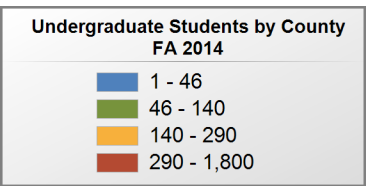

Gadsden State Community College

UNDERGRADUATE ENROLLMENT ONLY

UNDERGRADUATE STUDENTS

Total: 5,289
From Alabama: 4,892

Source: Alabama Statewide Student Database
in county denotes the number of Undergraduate students from each county who enrolled at this institution FA 2014.