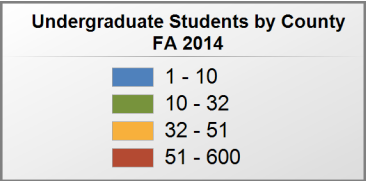

59 student(s) with an 'UNKNOWN' county is(are) not depicted on this map.

Jefferson Davis Community College

UNDERGRADUATE ENROLLMENT ONLY

UNDERGRADUATE STUDENTS

Total: 1,086
From Alabama: 865

Source: Alabama Statewide Student Database

in county denotes the number of Undergraduate students from each county who enrolled at this institution FA 2014.