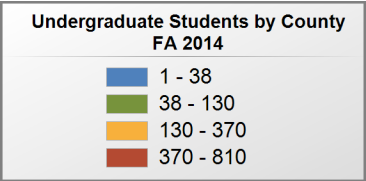

49 student(s) with an 'UNKNOWN' county is(are) not depicted on this map.

University of Montevallo

UNDERGRADUATE ENROLLMENT ONLY

UNDERGRADUATE STUDENTS

Total: 2,691
From Alabama: 2,491

Source: Alabama Statewide Student Database

in county denotes the number of Undergraduate students from each county who enrolled at this institution FA 2014.