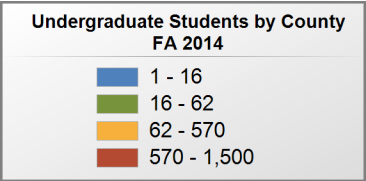

### UNDERGRADUATE STUDENTS

**Total:** 1,599  
**From Alabama:** 1,473

Source: Alabama Statewide Student Database  
 # in county denotes the number of Undergraduate students from each county who enrolled at this institution FA 2014.