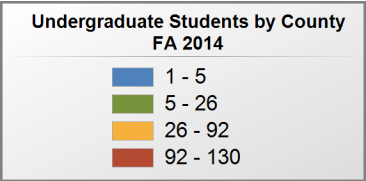

46 student(s) with an 'UNKNOWN' county is(are) not depicted on this map.

Reid State Technical College

UNDERGRADUATE ENROLLMENT ONLY

UNDERGRADUATE STUDENTS

Total: 549
From Alabama: 527

Source: Alabama Statewide Student Database

in county denotes the number of Undergraduate students from each county who enrolled at this institution FA 2014.