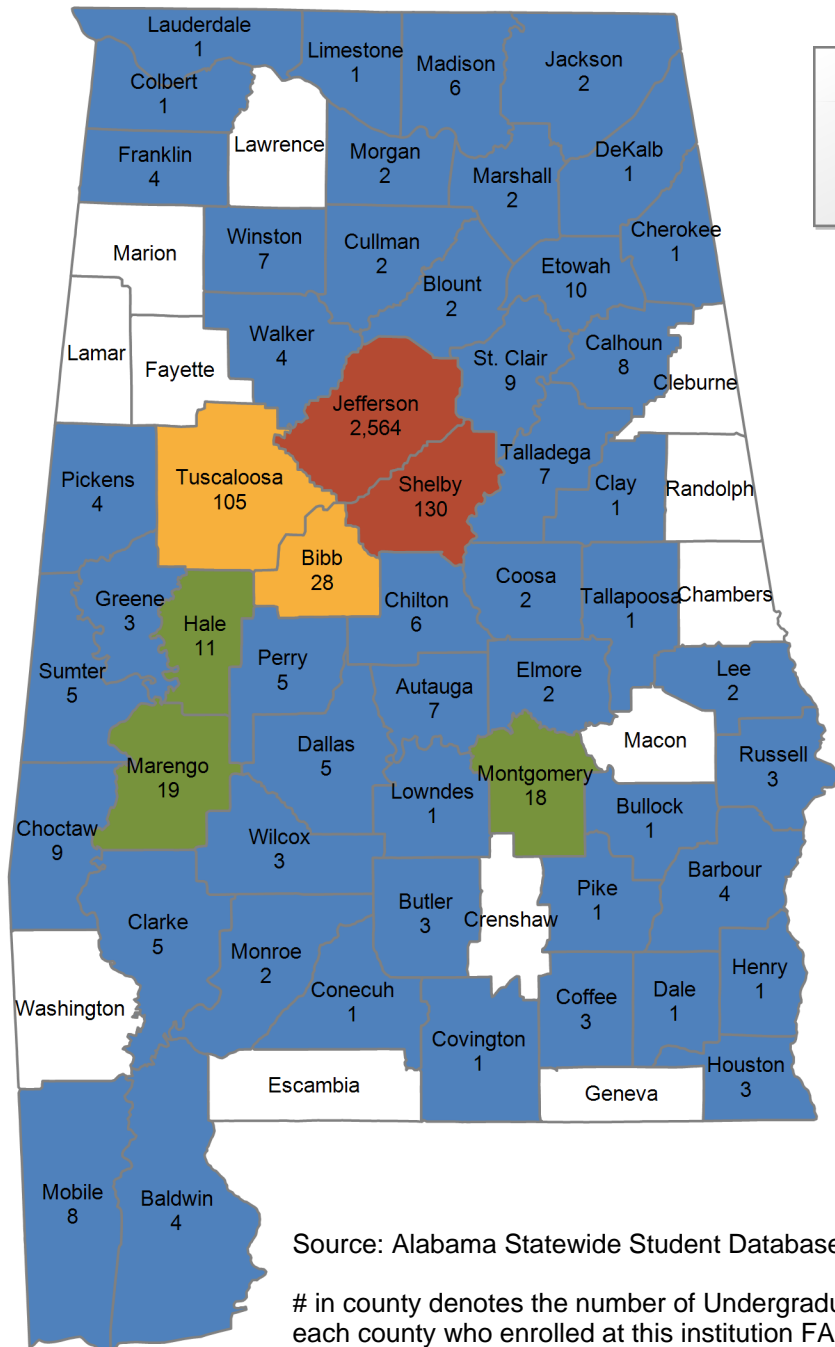

Lawson State Community College

UNDERGRADUATE ENROLLMENT ONLY

UNDERGRADUATE STUDENTS

Total: 3,092
From Alabama: 3,042

Source: Alabama Statewide Student Database
in county denotes the number of Undergraduate students from each county who enrolled at this institution FA 2014.