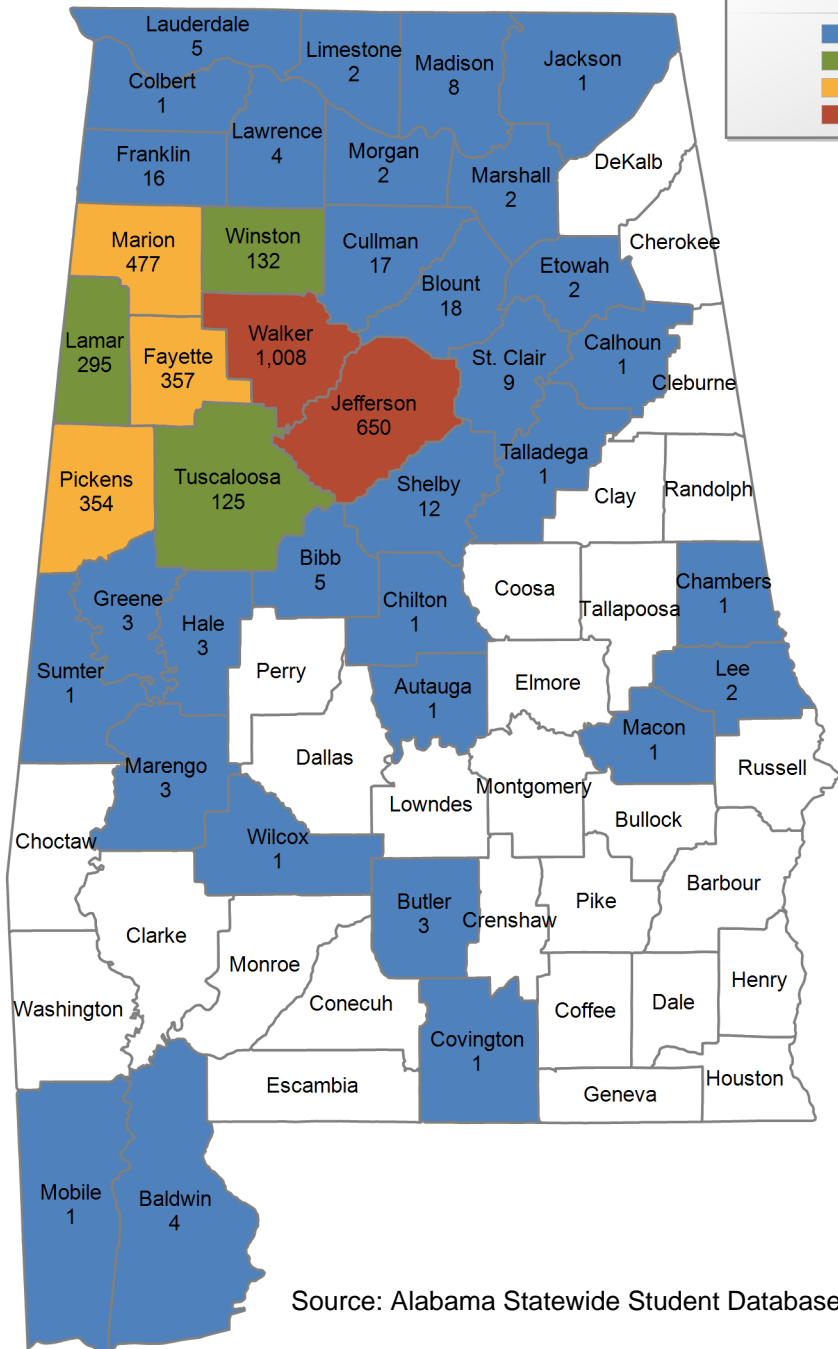

54 student(s) with an 'UNKNOWN' county is(are) not depicted on this map.

Bevill State Community College

FALL 2019 UNDERGRADUATE ENROLLMENT ONLY

UNDERGRADUATE STUDENTS

Total: 3,787
From Alabama: 3,584

Source: Alabama Statewide Student Database

in county denotes the number of Undergraduate students from each county who enrolled at this institution FA 2019.