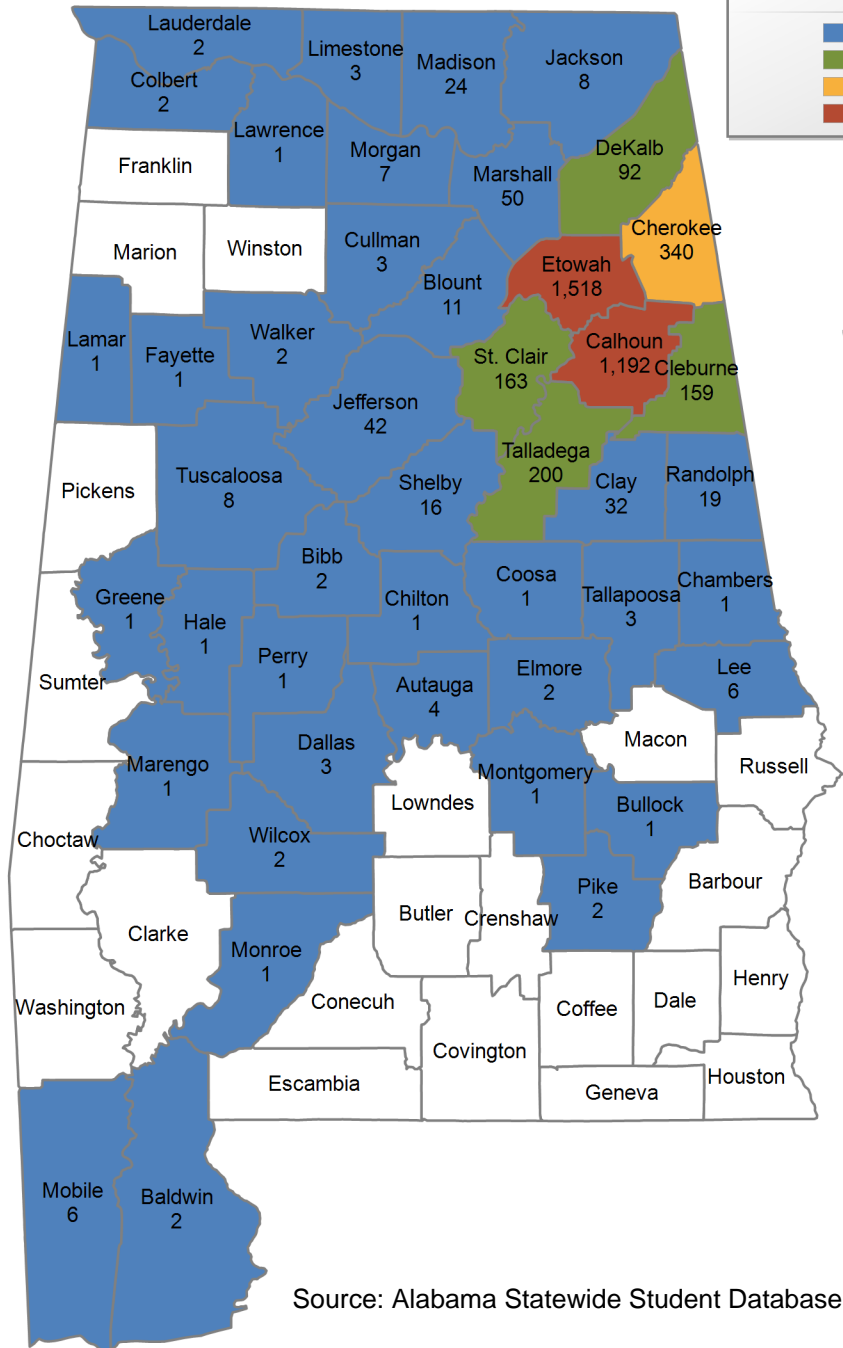

Enterprise State Community College

FALL 2019 UNDERGRADUATE ENROLLMENT ONLY

UNDERGRADUATE STUDENTS

Total: 1,804
From Alabama: 1,687

Source: Alabama Statewide Student Database

in county denotes the number of Undergraduate students from each county who enrolled at this institution FA 2019.