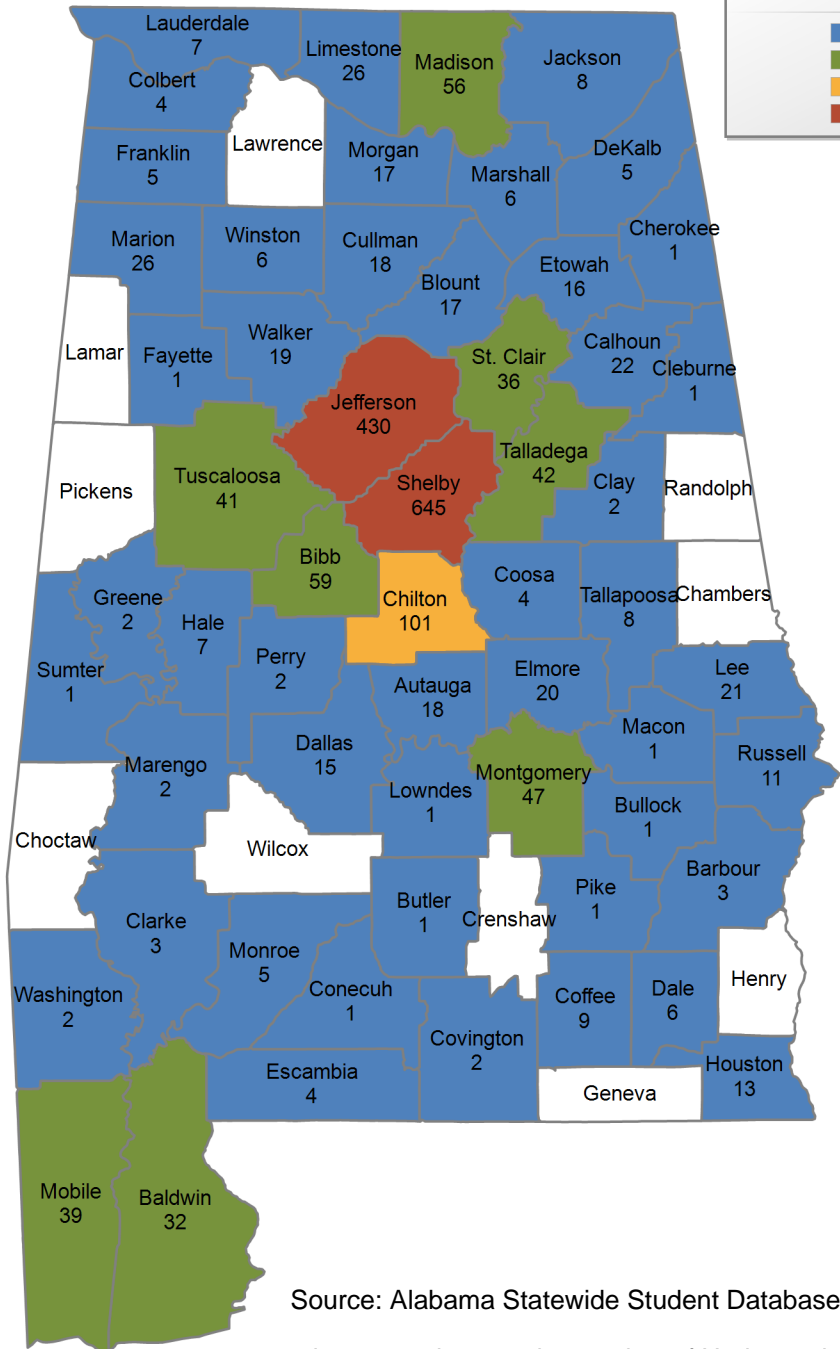

University of Alabama at Birmingham

FALL 2019 UNDERGRADUATE ENROLLMENT ONLY

UNDERGRADUATE STUDENTS

Total: 13,873
From Alabama: 11,068

Source: Alabama Statewide Student Database

in county denotes the number of Undergraduate students from each county who enrolled at this institution FA 2019.