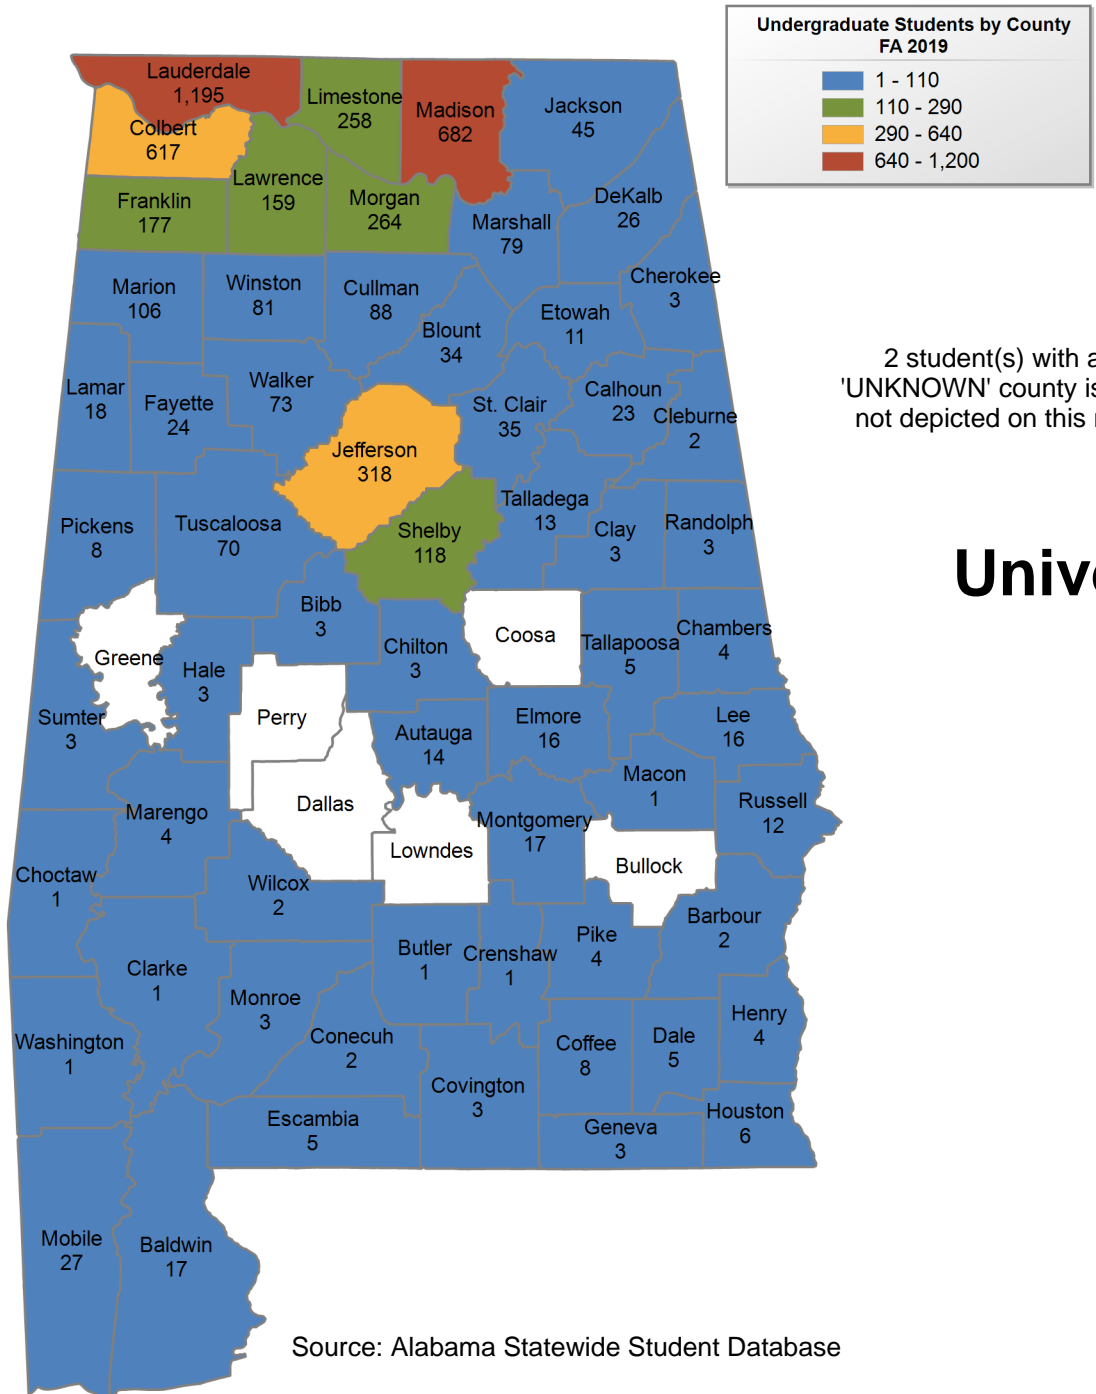

2 student(s) with an 'UNKNOWN' county is(are) not depicted on this map.

University of North Alabama

FALL 2019 UNDERGRADUATE ENROLLMENT ONLY

UNDERGRADUATE STUDENTS

Total: 6,142
From Alabama: 4,732

Source: Alabama Statewide Student Database

in county denotes the number of Undergraduate students from each county who enrolled at this institution FA 2019.