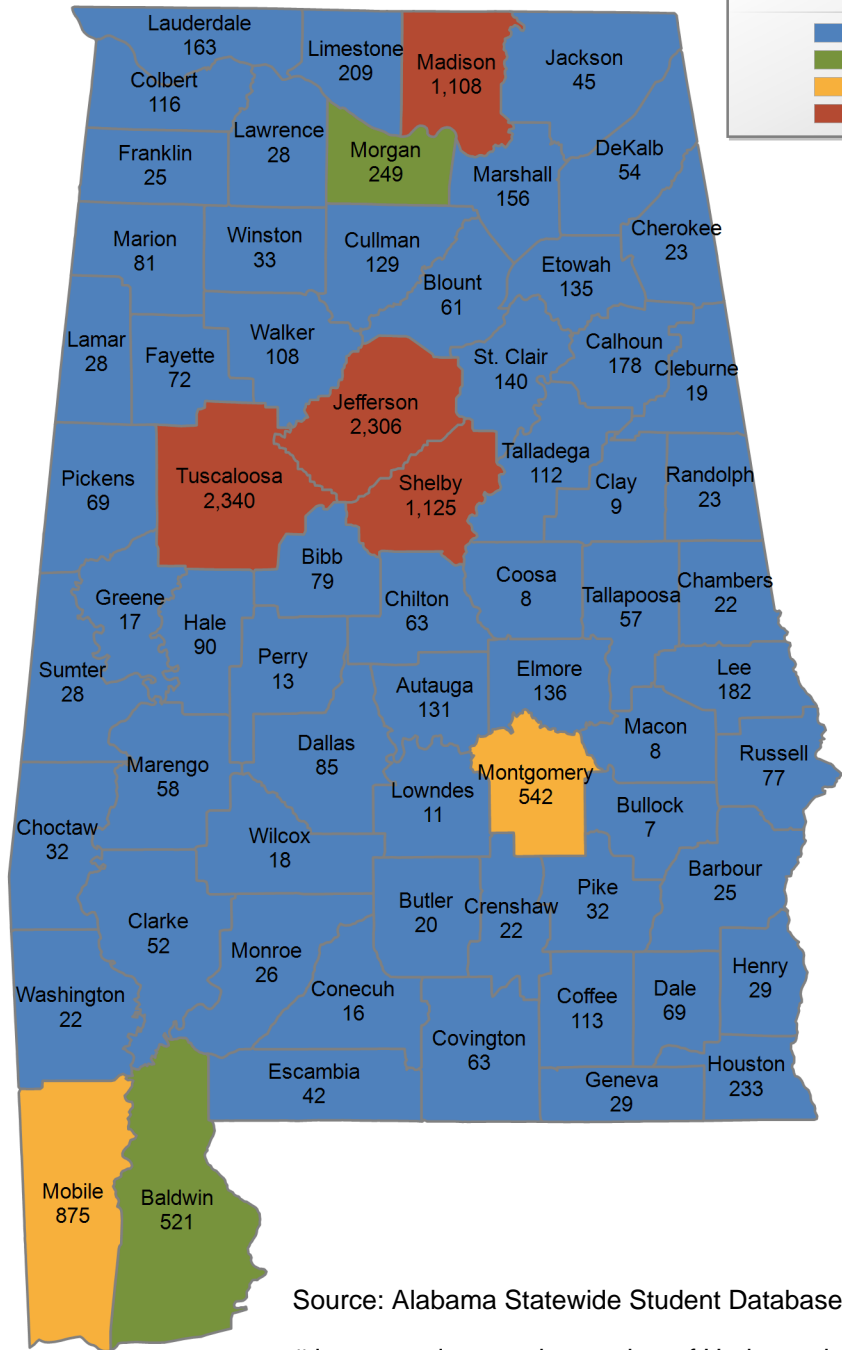

27 student(s) with an 'UNKNOWN' county is(are) not depicted on this map.

University of Alabama

FALL 2019 UNDERGRADUATE ENROLLMENT ONLY

UNDERGRADUATE STUDENTS

Total: 32,798
From Alabama: 13,024

Source: Alabama Statewide Student Database

in county denotes the number of Undergraduate students from each county who enrolled at this institution FA 2019.