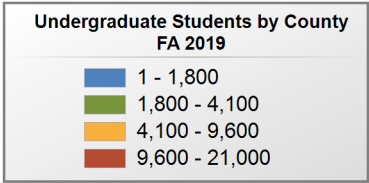

INSTITUTIONAL STUDENT PROFILES FALL 2019

ALABAMA COMMISSION ON HIGHER EDUCATION

COUNTY MAPS

Source: Alabama Statewide Student Database

https://www.ache.edu/ACHE_DynamicData.aspx

5,118 student(s) with an 'UNKNOWN' county is(are) not depicted on this map.

ALL ALABAMA PUBLIC INSTITUTIONS

FALL 2019 UNDERGRADUATE ENROLLMENT ONLY

UNDERGRADUATE STUDENTS

Total: 216,603
From Alabama: 164,181

Source: Alabama Statewide Student Database

in county denotes the number of Undergraduate students from each county who enrolled at Alabama public institutions FA 2019.