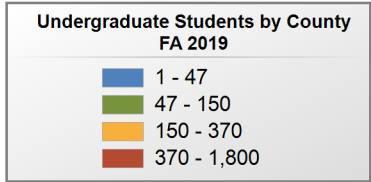

Reid State Technical College

FALL 2019 UNDERGRADUATE ENROLLMENT ONLY

UNDERGRADUATE STUDENTS

Total: 489
From Alabama: 475

Source: Alabama Statewide Student Database

in county denotes the number of Undergraduate students from each county who enrolled at this institution FA 2019.