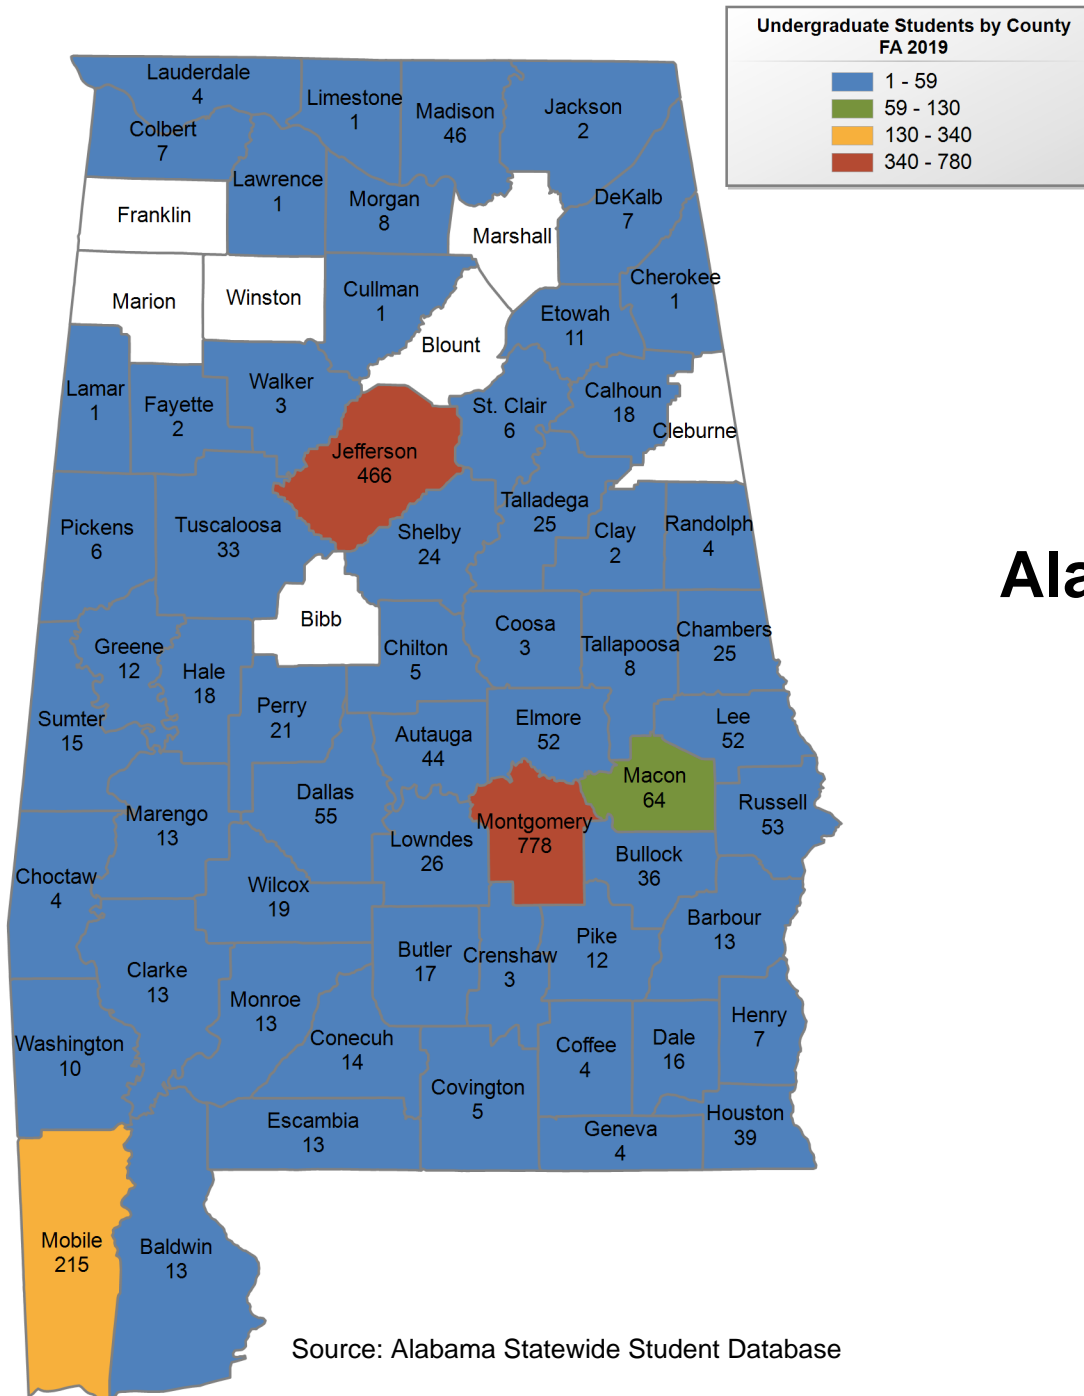

Alabama State University

FALL 2019 UNDERGRADUATE ENROLLMENT ONLY

UNDERGRADUATE STUDENTS

Total: 3,750
From Alabama: 2,393

Source: Alabama Statewide Student Database

in county denotes the number of Undergraduate students from each county who enrolled at this institution FA 2019.