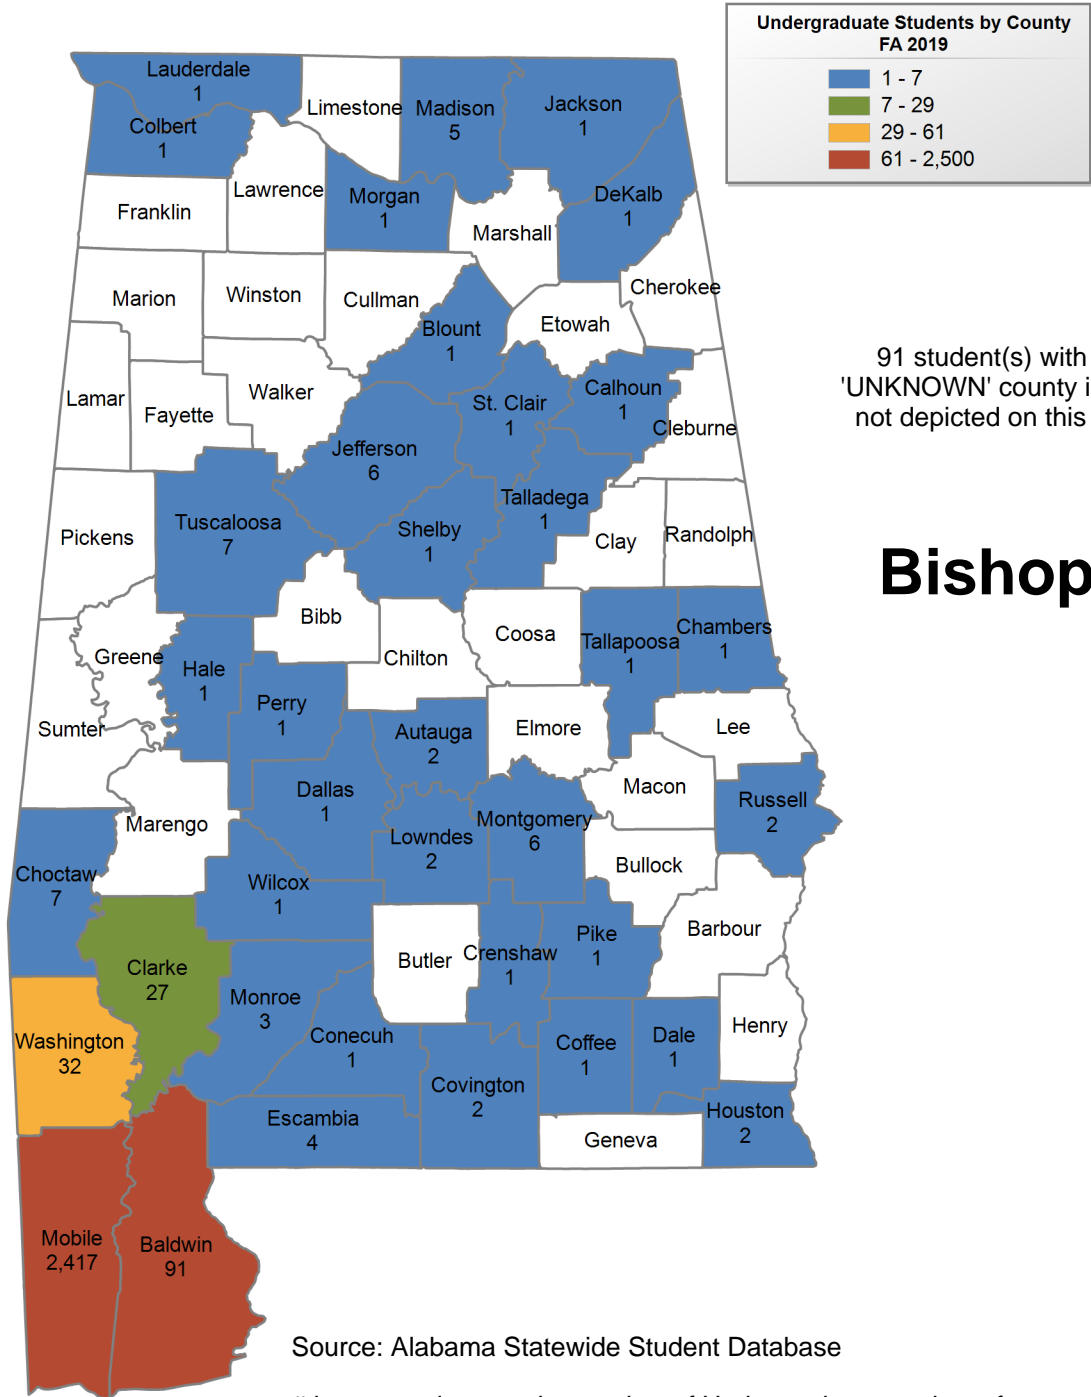

91 student(s) with an 'UNKNOWN' county is(are) not depicted on this map.

Bishop State Community College

FALL 2019 UNDERGRADUATE ENROLLMENT ONLY

UNDERGRADUATE STUDENTS

Total: 2,846
From Alabama: 2,727

Source: Alabama Statewide Student Database

in county denotes the number of Undergraduate students from each county who enrolled at this institution FA 2019.