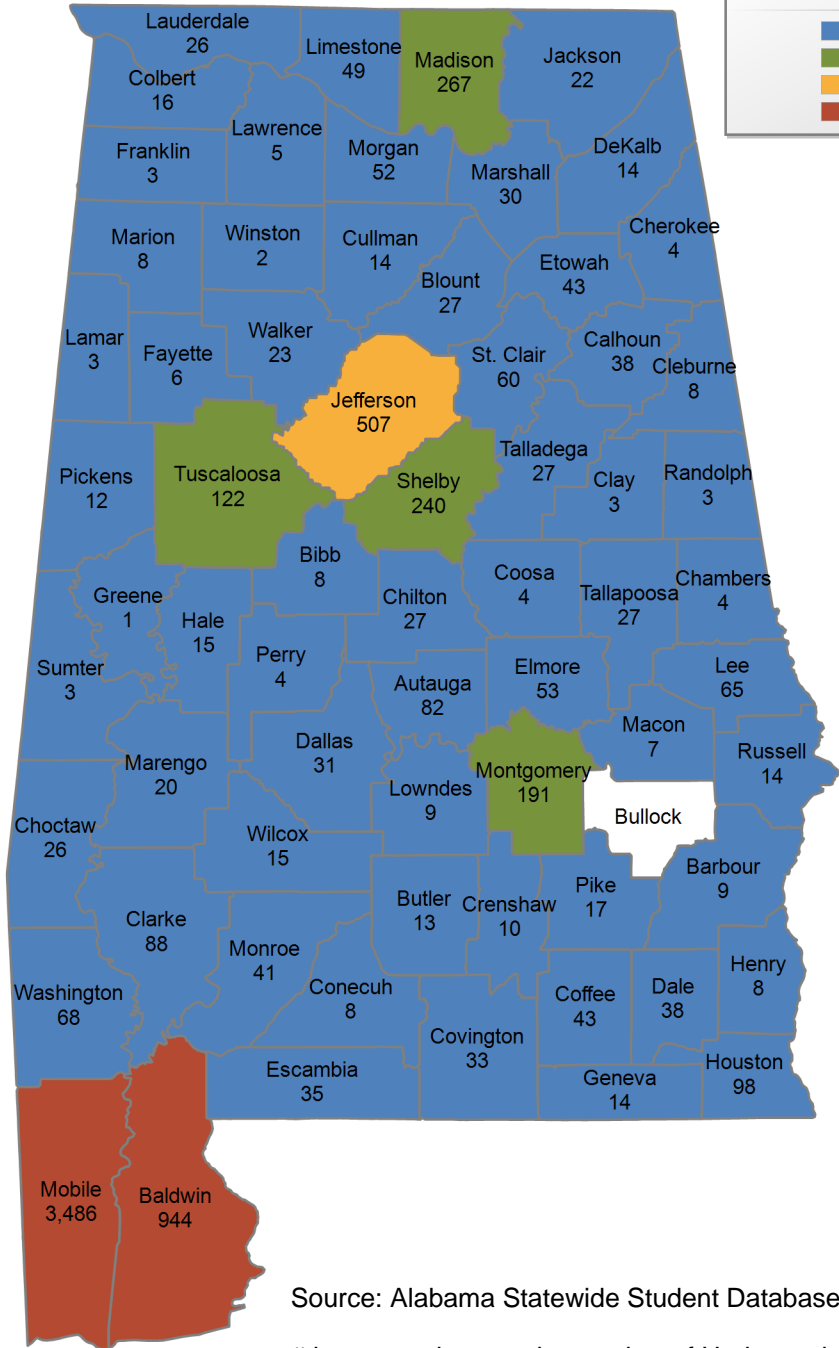

1 student(s) with an 'UNKNOWN' county is(are) not depicted on this map.

University of South Alabama

FALL 2019 UNDERGRADUATE ENROLLMENT ONLY

UNDERGRADUATE STUDENTS

Total: 9,743
From Alabama: 7,194

Source: Alabama Statewide Student Database

in county denotes the number of Undergraduate students from each county who enrolled at this institution FA 2019.