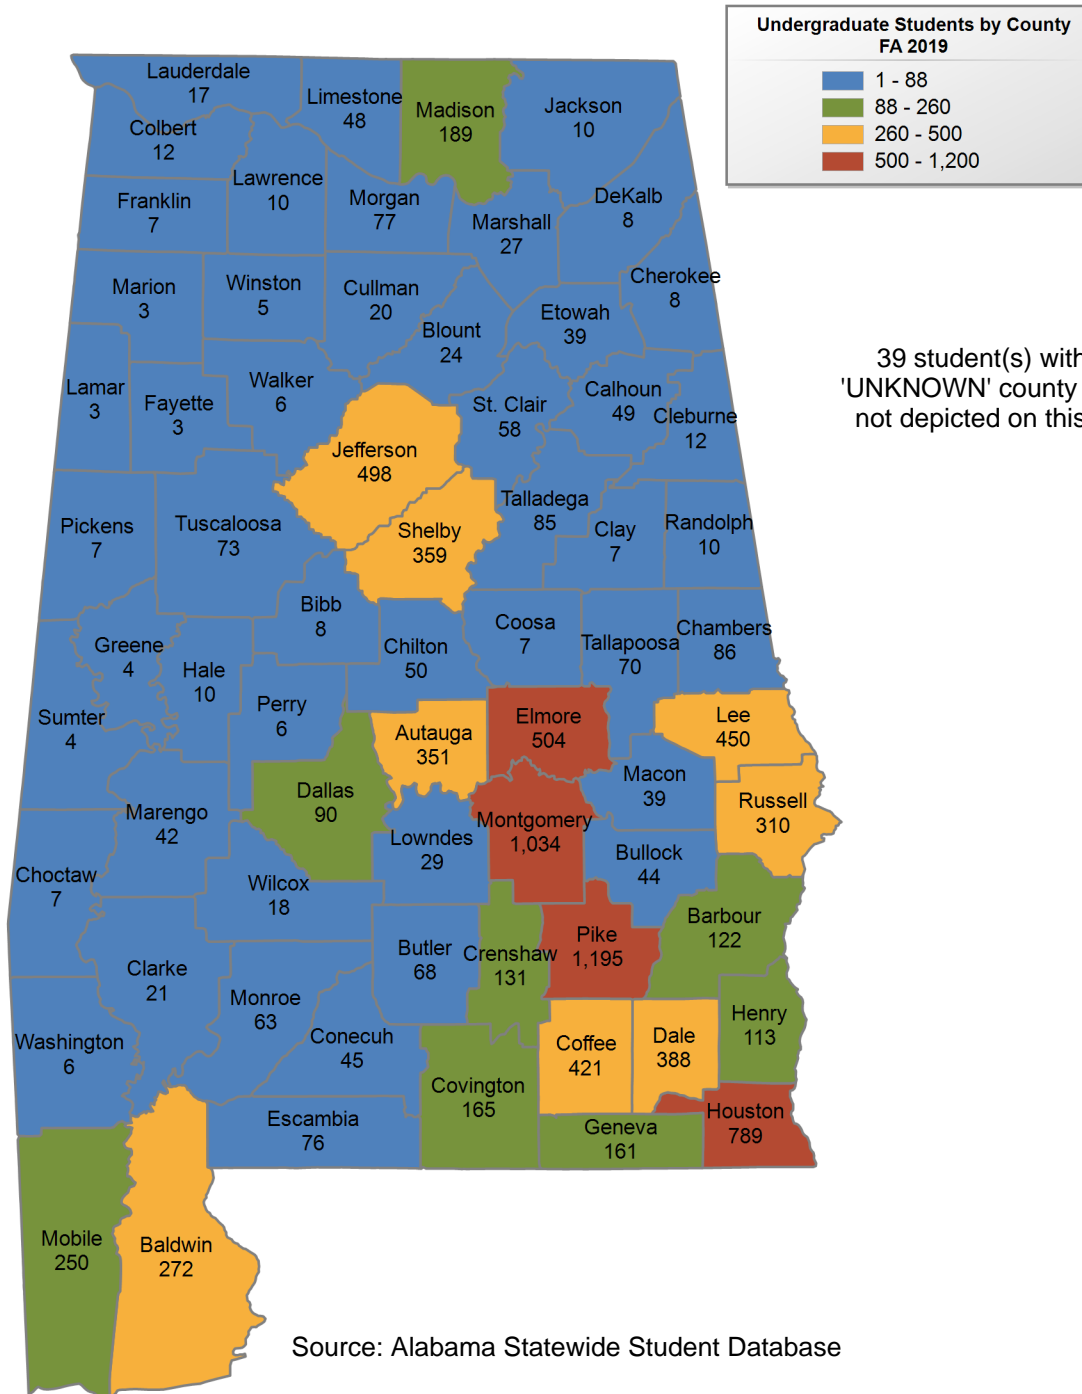

39 student(s) with an 'UNKNOWN' county is(are) not depicted on this map.

Troy University

FALL 2019 UNDERGRADUATE ENROLLMENT ONLY

UNDERGRADUATE STUDENTS

Total: 12,927
From Alabama: 9,162

Source: Alabama Statewide Student Database