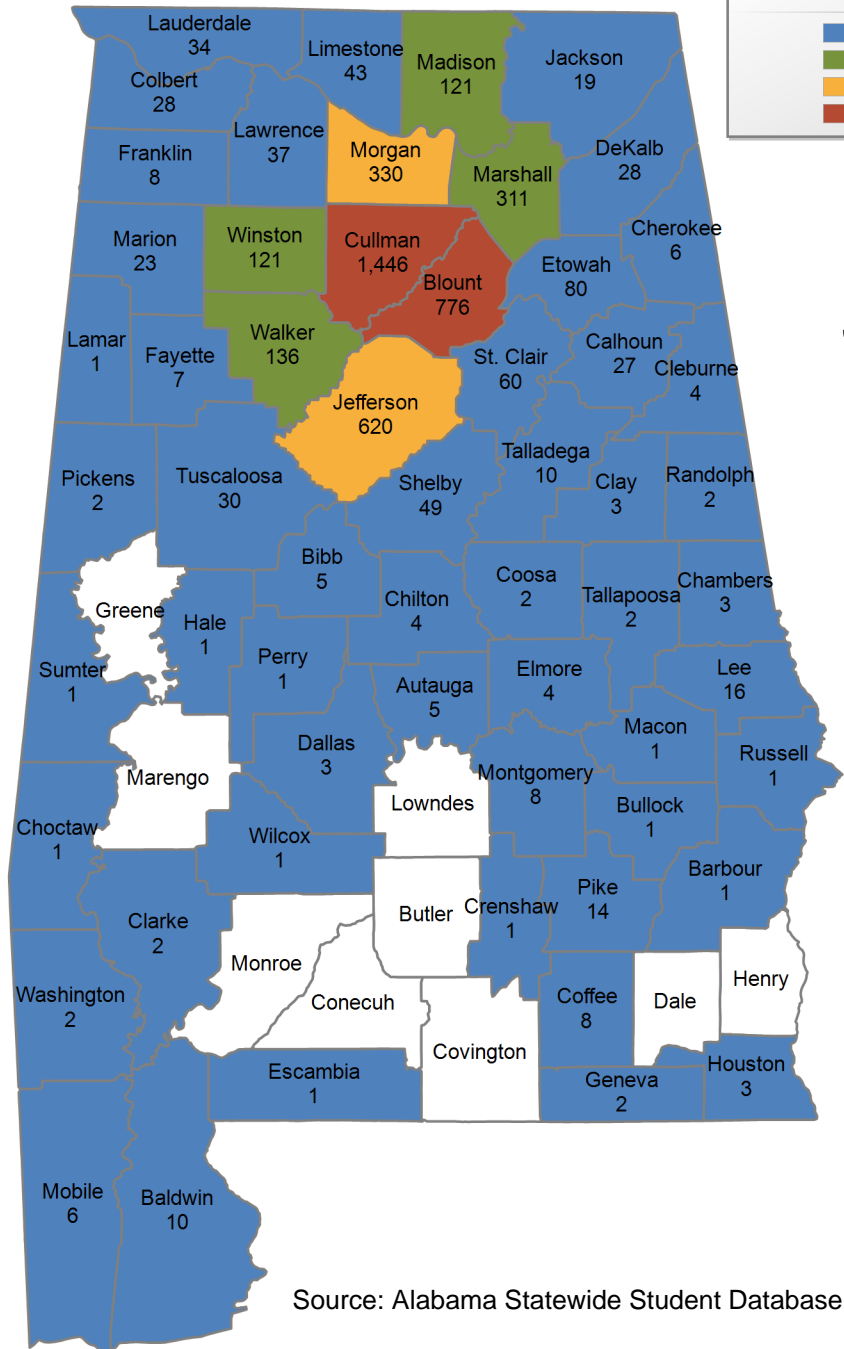

in county denotes the number of Undergraduate students from each county who enrolled at this institution FA 2019.

404 student(s) with an 'UNKNOWN' county is(are) not depicted on this map.

Wallace State Community College Hanceville