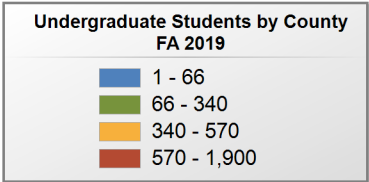

Trenholm State Community College

FALL 2019 UNDERGRADUATE ENROLLMENT ONLY

UNDERGRADUATE STUDENTS

Total: 2,042
From Alabama: 2,032

Source: Alabama Statewide Student Database

in county denotes the number of Undergraduate students from each county who enrolled at this institution FA 2019.