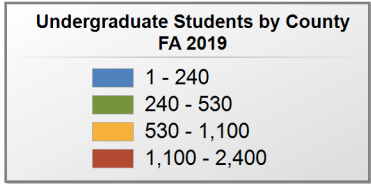

27 student(s) with an 'UNKNOWN' county is(are) not depicted on this map.

University of Alabama

FALL 2019 UNDERGRADUATE ENROLLMENT ONLY

UNDERGRADUATE STUDENTS

Total: 32,798
From Alabama: 13,024

Source: Alabama Statewide Student Database

in county denotes the number of Undergraduate students from each county who enrolled at this institution FA 2019.