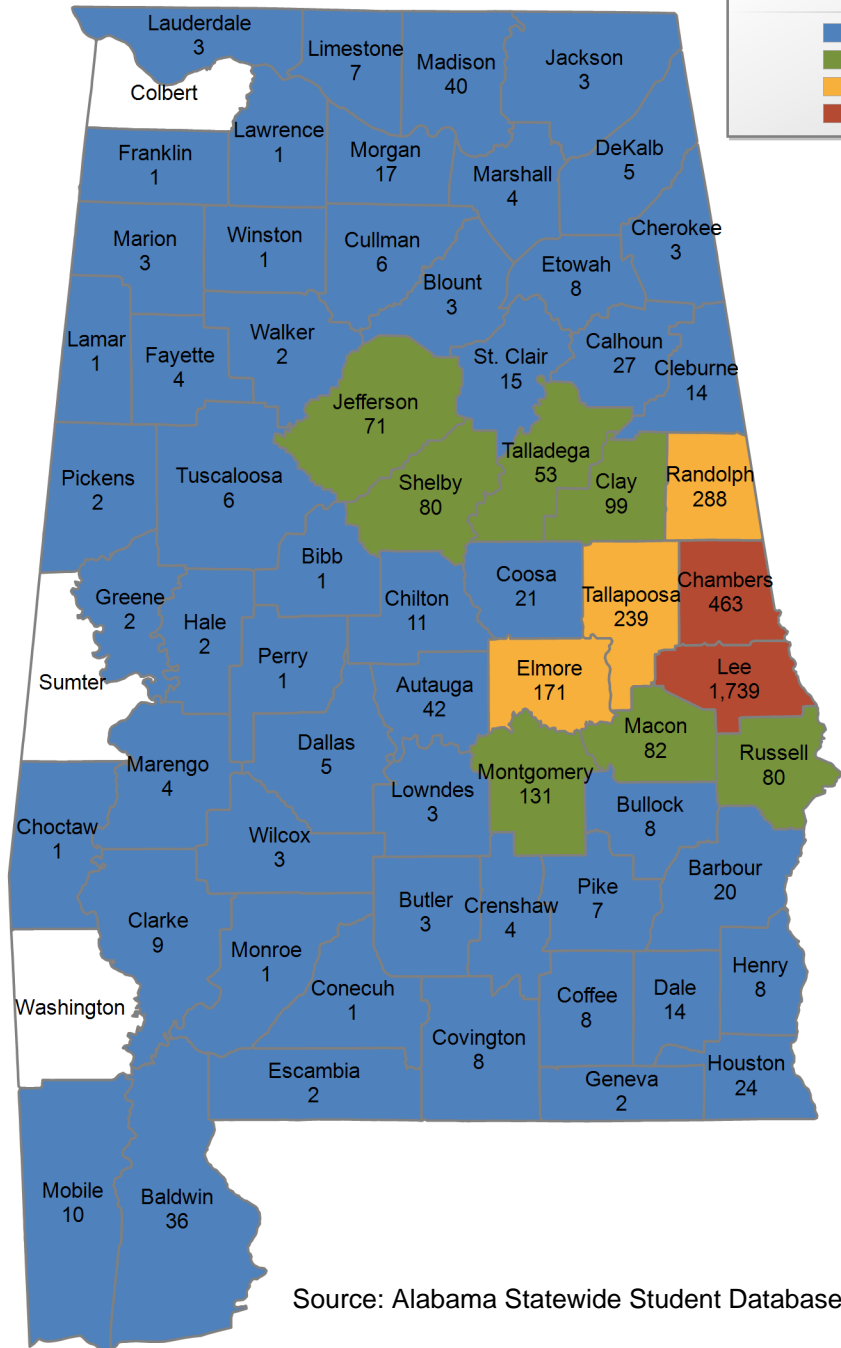

314 student(s) with an 'UNKNOWN' county is(are) not depicted on this map.

Southern Union State Community College

FALL 2019 UNDERGRADUATE ENROLLMENT ONLY

UNDERGRADUATE STUDENTS

Total: 4,655
From Alabama: 4,247

Source: Alabama Statewide Student Database

in county denotes the number of Undergraduate students from each county who enrolled at this institution FA 2019.