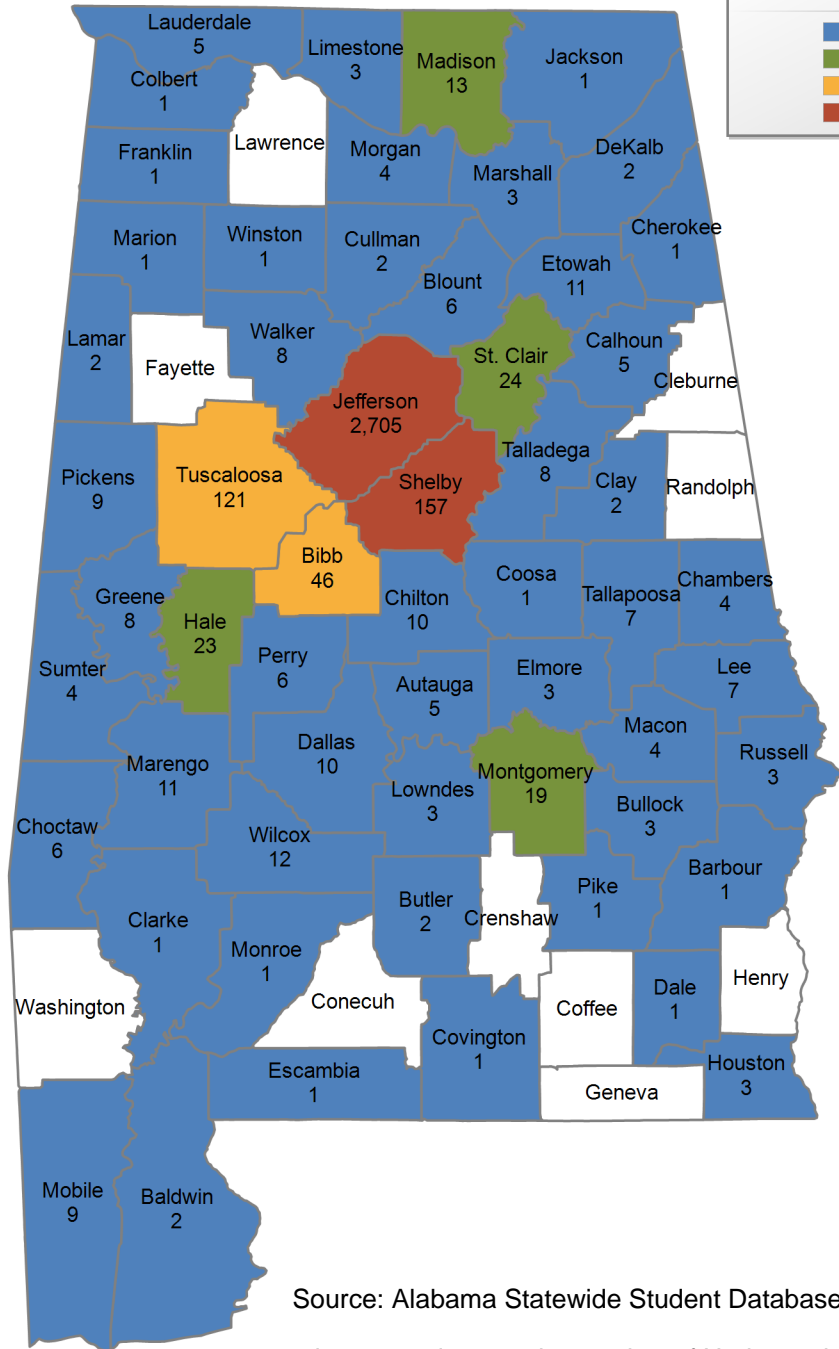

Lawson State Community College

FALL 2019 UNDERGRADUATE ENROLLMENT ONLY

UNDERGRADUATE STUDENTS

Total: 3,375
From Alabama: 3,314

Source: Alabama Statewide Student Database

in county denotes the number of Undergraduate students from each county who enrolled at this institution FA 2019.