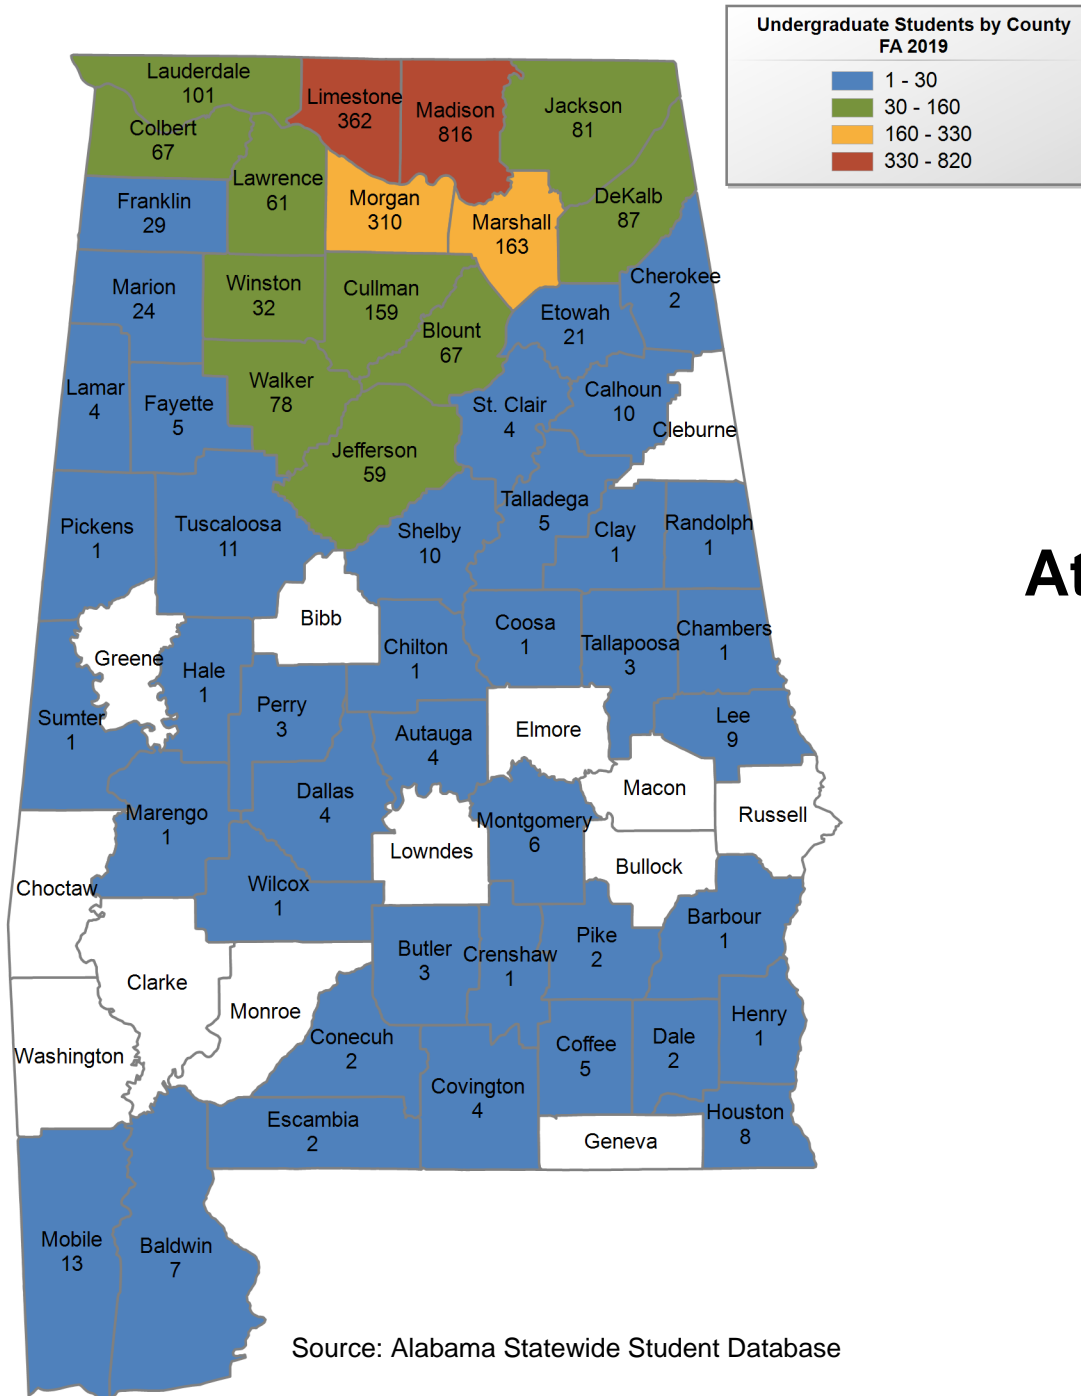

FALL 2019 UNDERGRADUATE ENROLLMENT ONLY

UNDERGRADUATE STUDENTS

Total: 3,750
From Alabama: 2,393

Source: Alabama Statewide Student Database

in county denotes the number of Undergraduate students from each county who enrolled at this institution FA 2019.