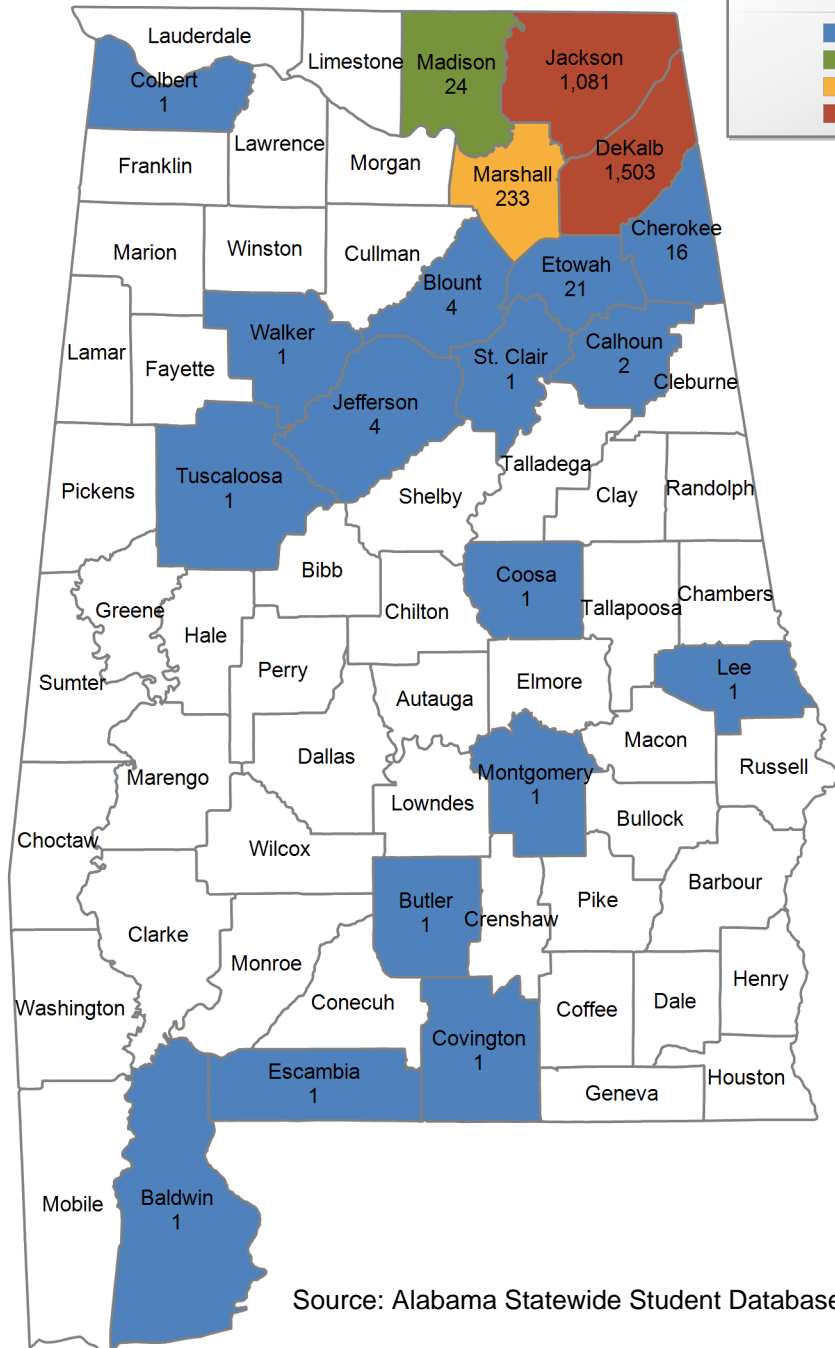

21 student(s) with an 'UNKNOWN' county is(are) not depicted on this map.

Northeast Alabama Community College

FALL 2019 UNDERGRADUATE ENROLLMENT ONLY

UNDERGRADUATE STUDENTS

Total: 2,981
From Alabama: 2,920

Source: Alabama Statewide Student Database

in county denotes the number of Undergraduate students from each county who enrolled at this institution FA 2019.