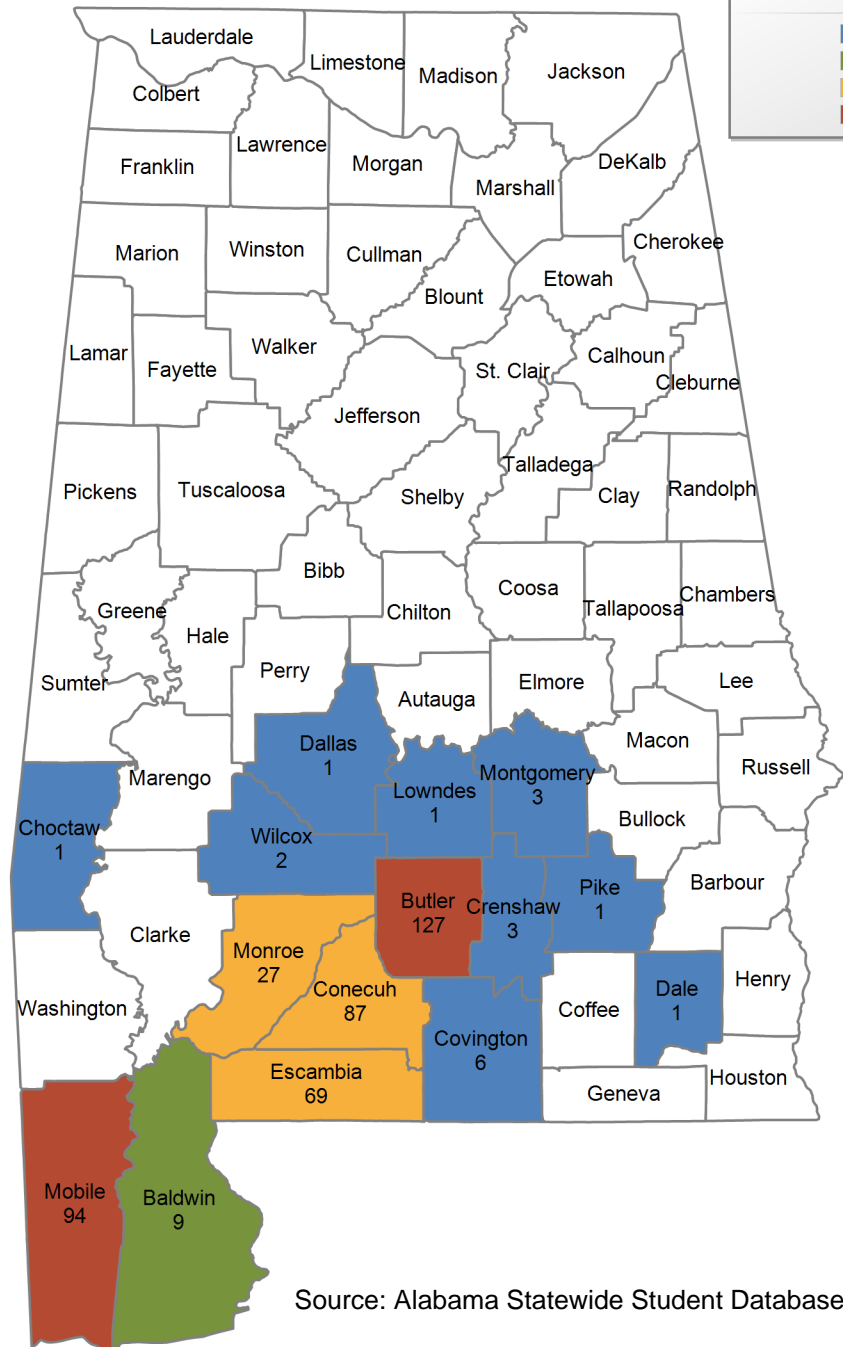

43 student(s) with an 'UNKNOWN' county is(are) not depicted on this map.

Reid State Technical College

FALL 2019 UNDERGRADUATE ENROLLMENT ONLY

UNDERGRADUATE STUDENTS

Total: 489
From Alabama: 475

Source: Alabama Statewide Student Database

in county denotes the number of Undergraduate students from each county who enrolled at this institution FA 2019.