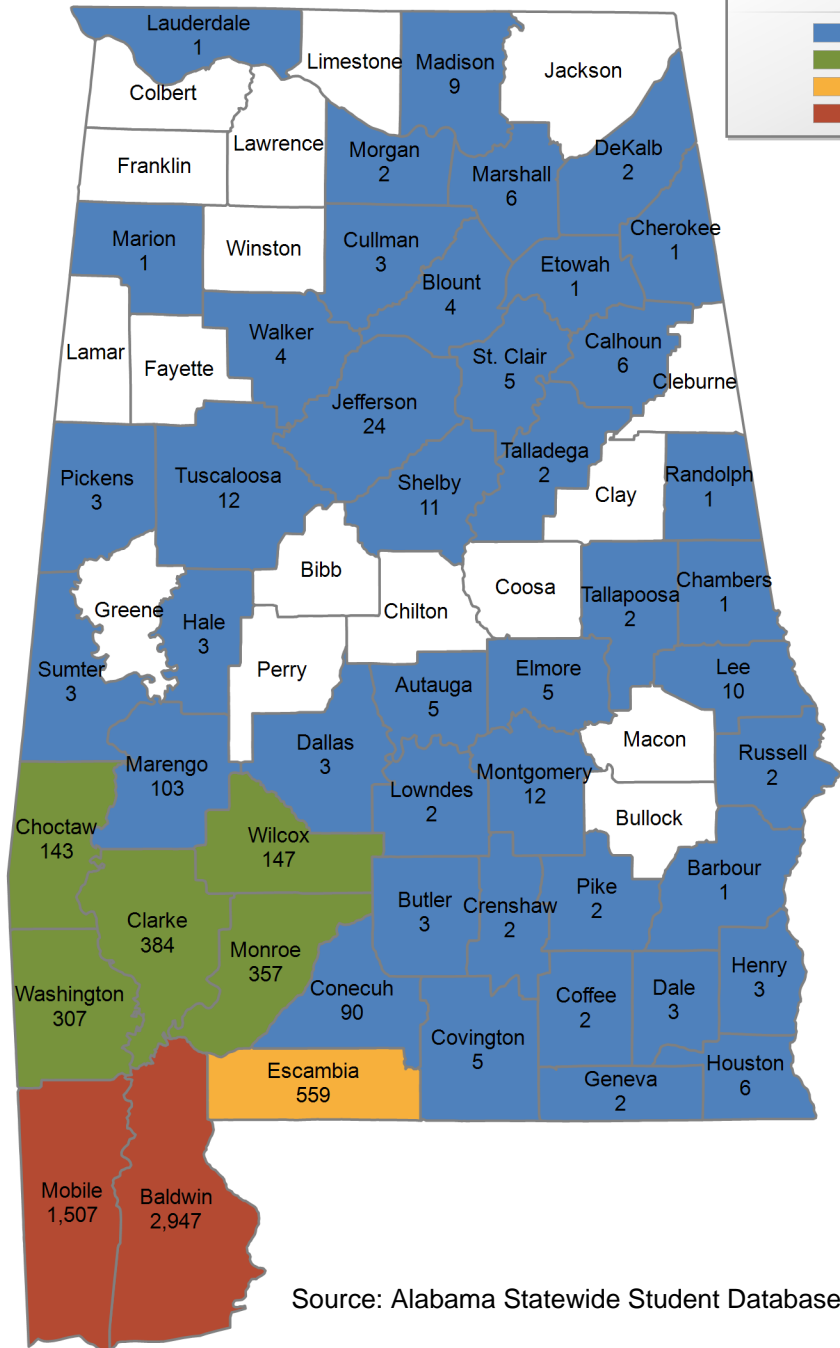

483 student(s) with an 'UNKNOWN' county is(are) not depicted on this map.

Coastal Alabama Community College

FALL 2019 UNDERGRADUATE ENROLLMENT ONLY

UNDERGRADUATE STUDENTS

Total: 7,537
From Alabama: 7,202

Source: Alabama Statewide Student Database

in county denotes the number of Undergraduate students from each county who enrolled at this institution FA 2019.