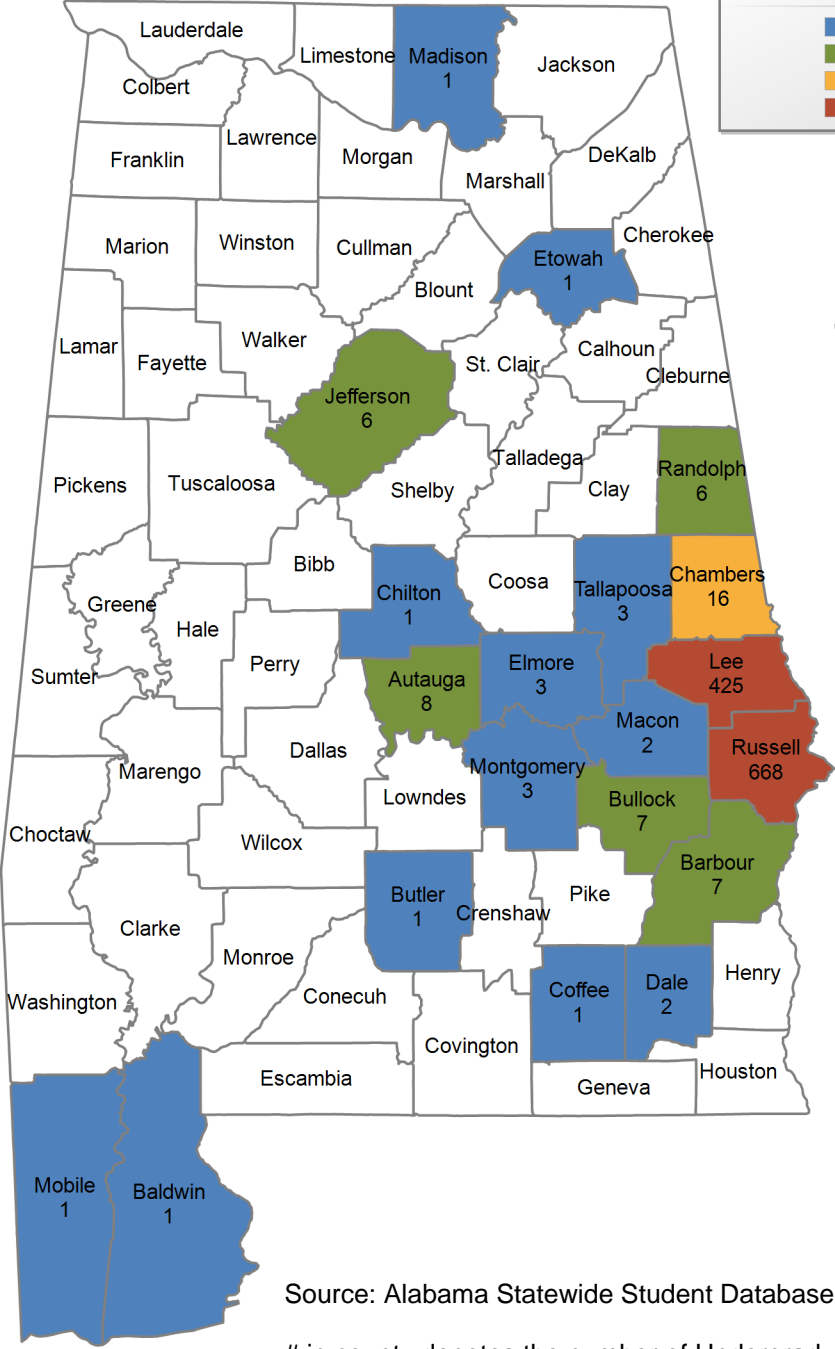

in county denotes the number of Undergraduate students from each county who enrolled at this institution FA 2019.

60 student(s) with an 'UNKNOWN' county is(are) not depicted on this map.

Chattahoochee Valley Community College