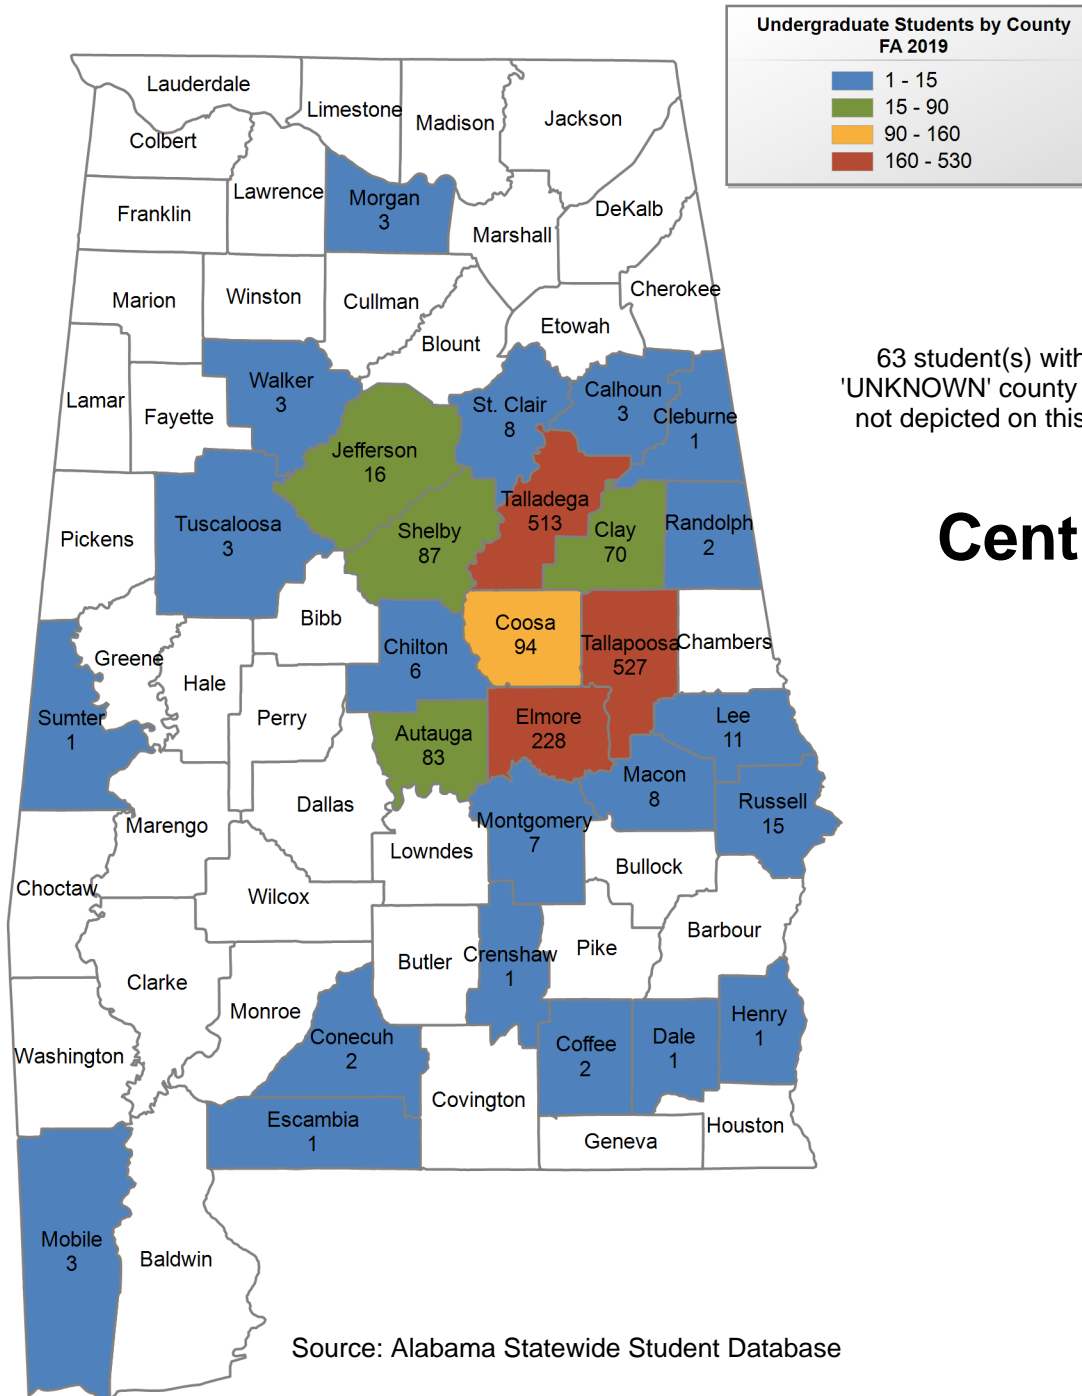

63 student(s) with an 'UNKNOWN' county is(are) not depicted on this map.

Central Alabama Community College

FALL 2019 UNDERGRADUATE ENROLLMENT ONLY

UNDERGRADUATE STUDENTS

Total: 1,802
From Alabama: 1,763

Source: Alabama Statewide Student Database

in county denotes the number of Undergraduate students from each county who enrolled at this institution FA 2019.