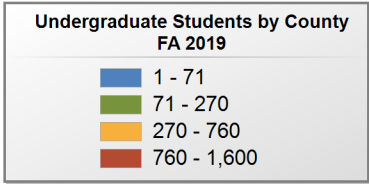

Enterprise State Community College

FALL 2019 UNDERGRADUATE ENROLLMENT ONLY

UNDERGRADUATE STUDENTS

Total: 1,804
From Alabama: 1,687

Source: Alabama Statewide Student Database

in county denotes the number of Undergraduate students from each county who enrolled at this institution FA 2019.