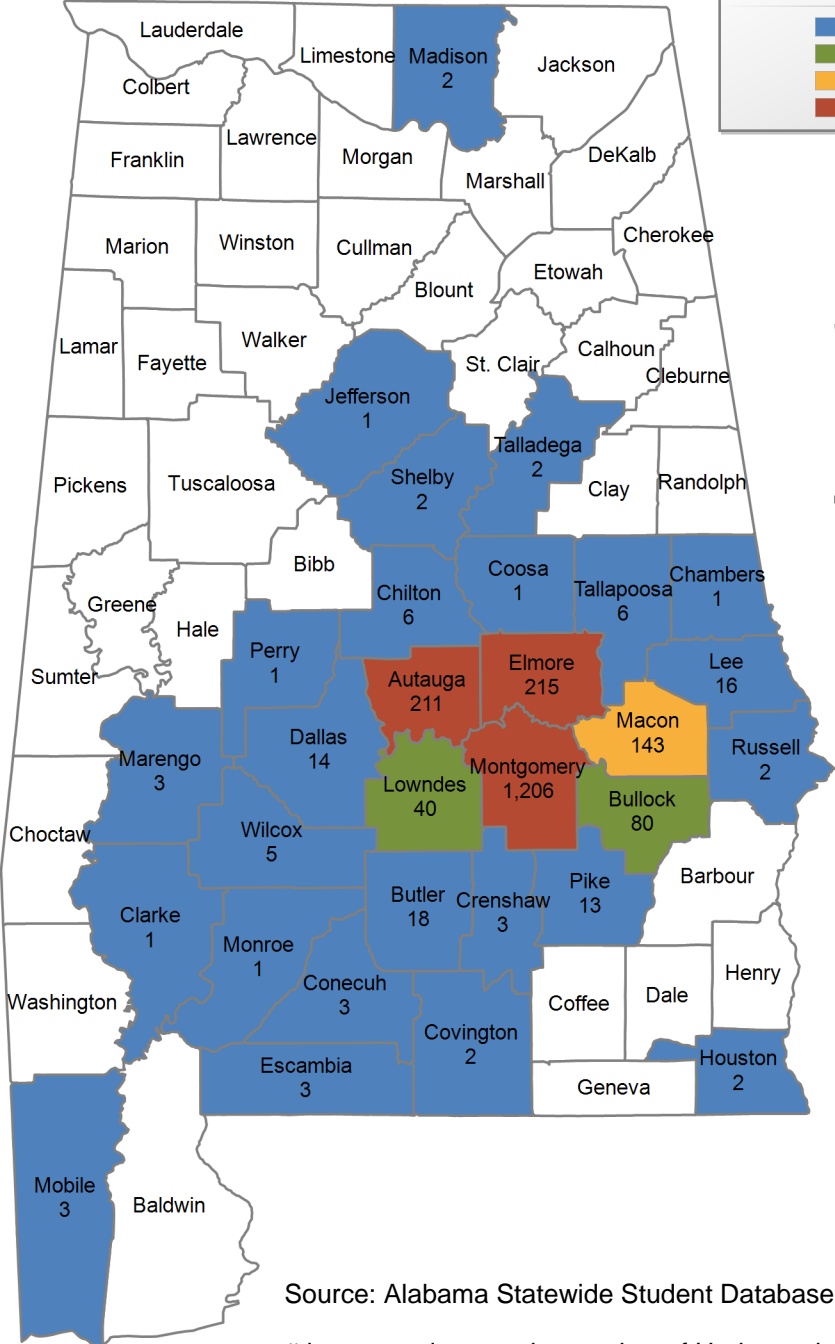

26 student(s) with an 'UNKNOWN' county is(are) not depicted on this map.

Trenholm State Community College

FALL 2019 UNDERGRADUATE ENROLLMENT ONLY

UNDERGRADUATE STUDENTS

Total: 2,042
From Alabama: 2,032

Source: Alabama Statewide Student Database

in county denotes the number of Undergraduate students from each county who enrolled at this institution FA 2019.