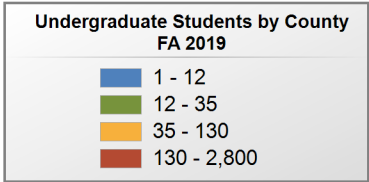

Lawson State Community College

FALL 2019 UNDERGRADUATE ENROLLMENT ONLY

UNDERGRADUATE STUDENTS

Total: 3,375
From Alabama: 3,314

Source: Alabama Statewide Student Database

in county denotes the number of Undergraduate students from each county who enrolled at this institution FA 2019.