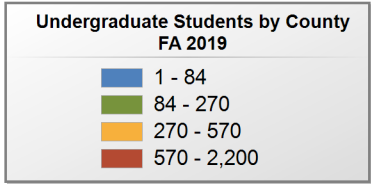

118 student(s) with an 'UNKNOWN' county is(are) not depicted on this map.

Jacksonville State University

FALL 2019 UNDERGRADUATE ENROLLMENT ONLY

UNDERGRADUATE STUDENTS

Total: 7,749
From Alabama: 6,595

Source: Alabama Statewide Student Database

in county denotes the number of Undergraduate students from each county who enrolled at this institution FA 2019.