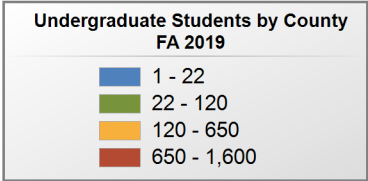

21 student(s) with an 'UNKNOWN' county is(are) not depicted on this map.

Northeast Alabama Community College

FALL 2019 UNDERGRADUATE ENROLLMENT ONLY

UNDERGRADUATE STUDENTS

Total: 2,981
From Alabama: 2,920

Source: Alabama Statewide Student Database

in county denotes the number of Undergraduate students from each county who enrolled at this institution FA 2019.