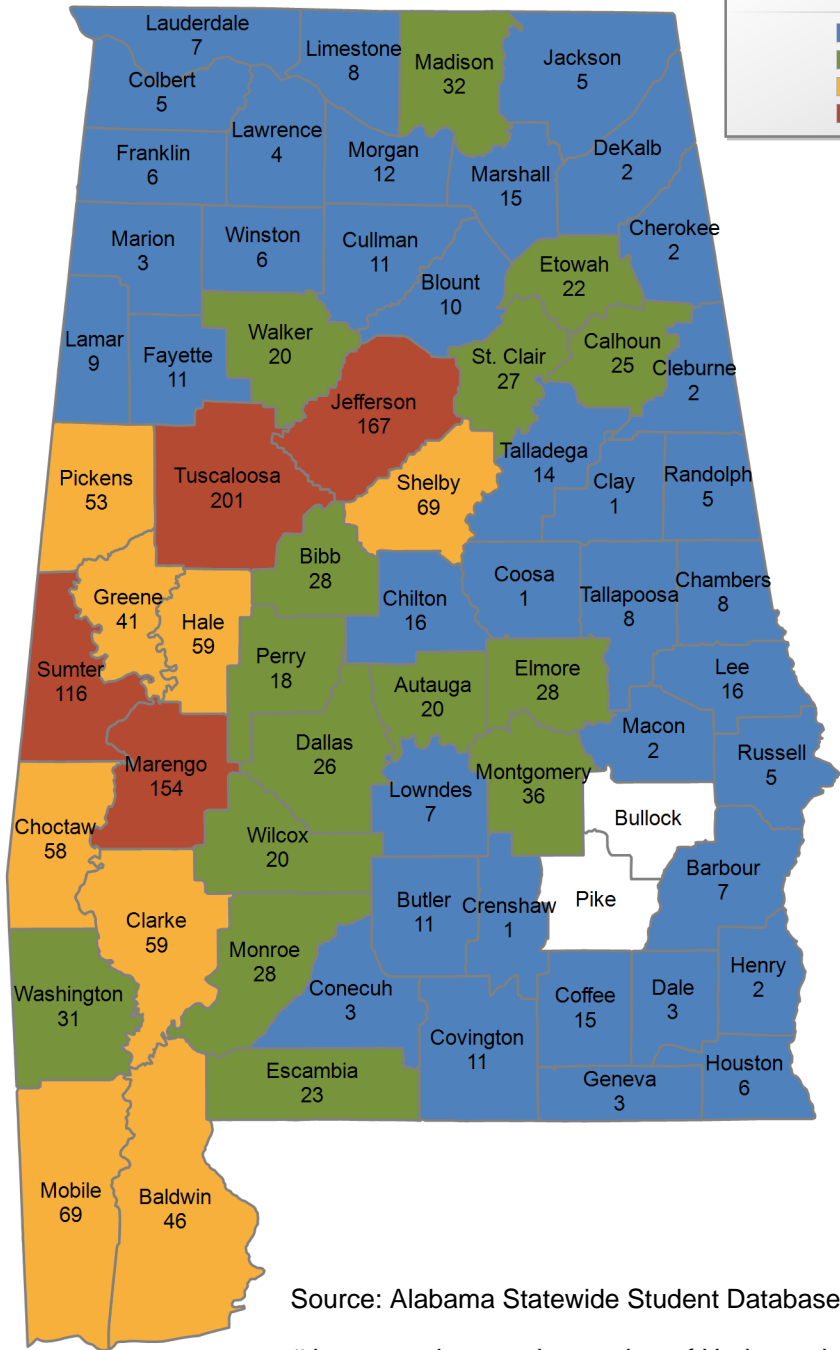

3 student(s) with an 'UNKNOWN' county is(are) not depicted on this map.

University of West Alabama

FALL 2019 UNDERGRADUATE ENROLLMENT ONLY

UNDERGRADUATE STUDENTS

Total: 2,239
From Alabama: 1,742

Source: Alabama Statewide Student Database

in county denotes the number of Undergraduate students from each county who enrolled at this institution FA 2019.