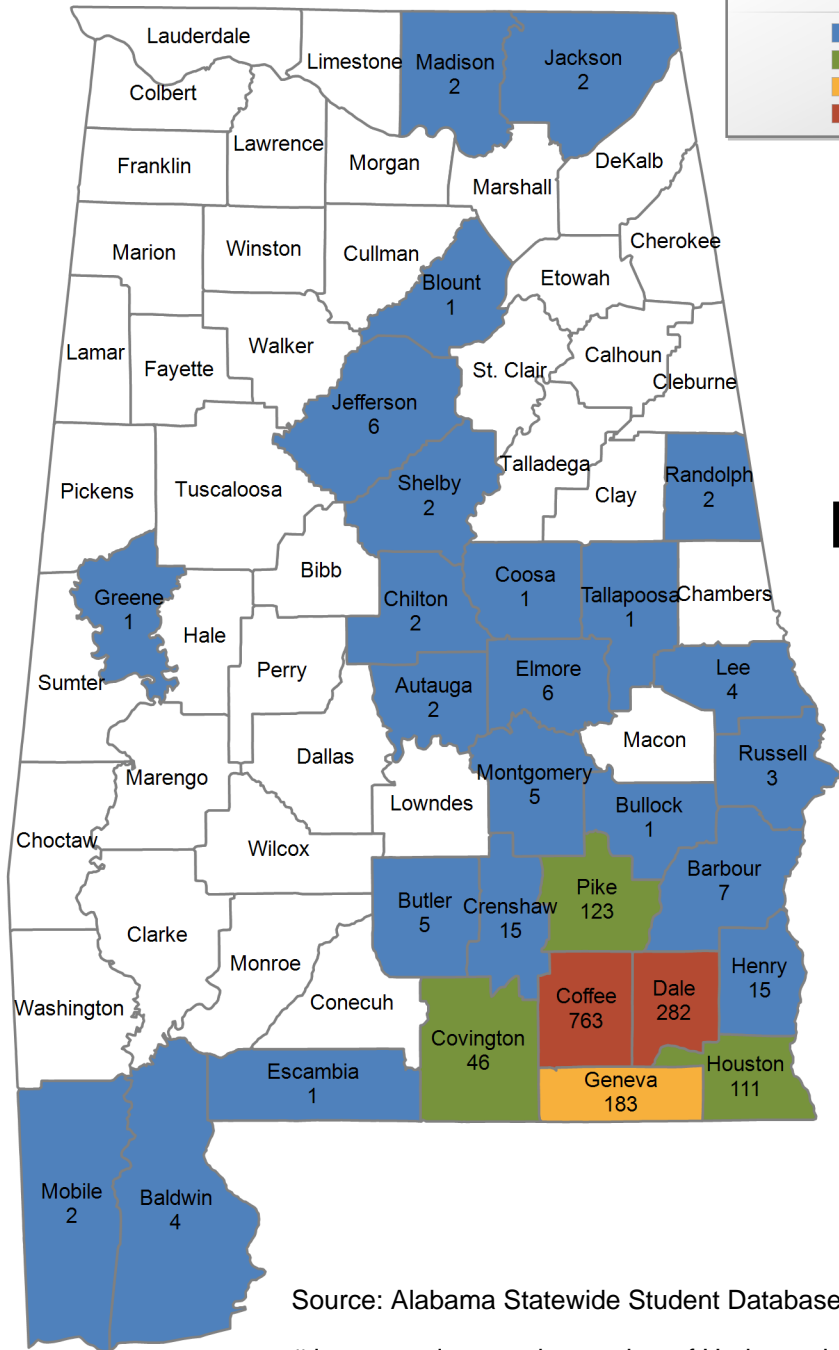

89 student(s) with an 'UNKNOWN' county is(are) not depicted on this map.

Enterprise State Community College

FALL 2019 UNDERGRADUATE ENROLLMENT ONLY

UNDERGRADUATE STUDENTS

Total: 1,804
From Alabama: 1,687

Source: Alabama Statewide Student Database

in county denotes the number of Undergraduate students from each county who enrolled at this institution FA 2019.