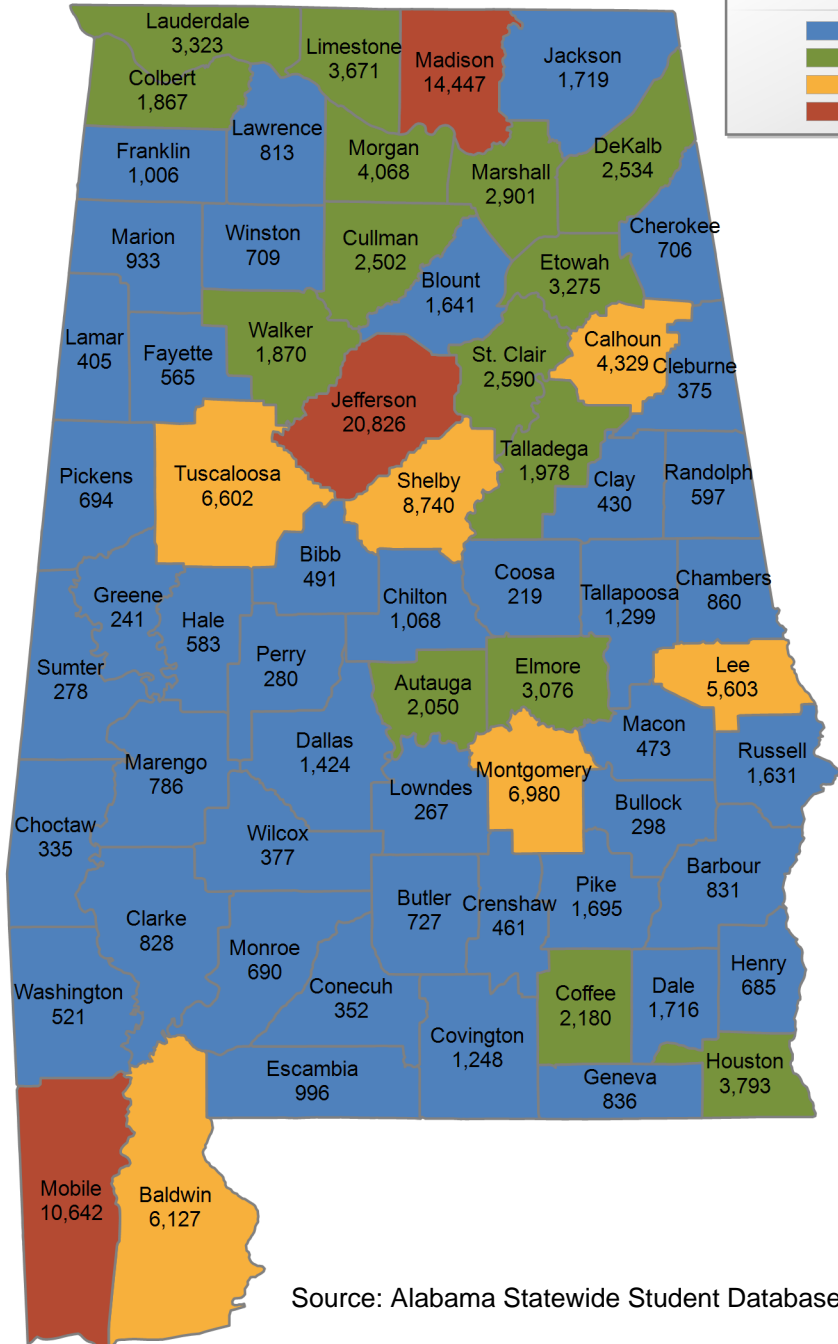

INSTITUTIONAL STUDENT PROFILES FALL 2019

ALABAMA COMMISSION ON HIGHER EDUCATION

COUNTY MAPS

Source: Alabama Statewide Student Database

https://www.ache.edu/ACHE_DynamicData.aspx

5,118 student(s) with an 'UNKNOWN' county is(are) not depicted on this map.