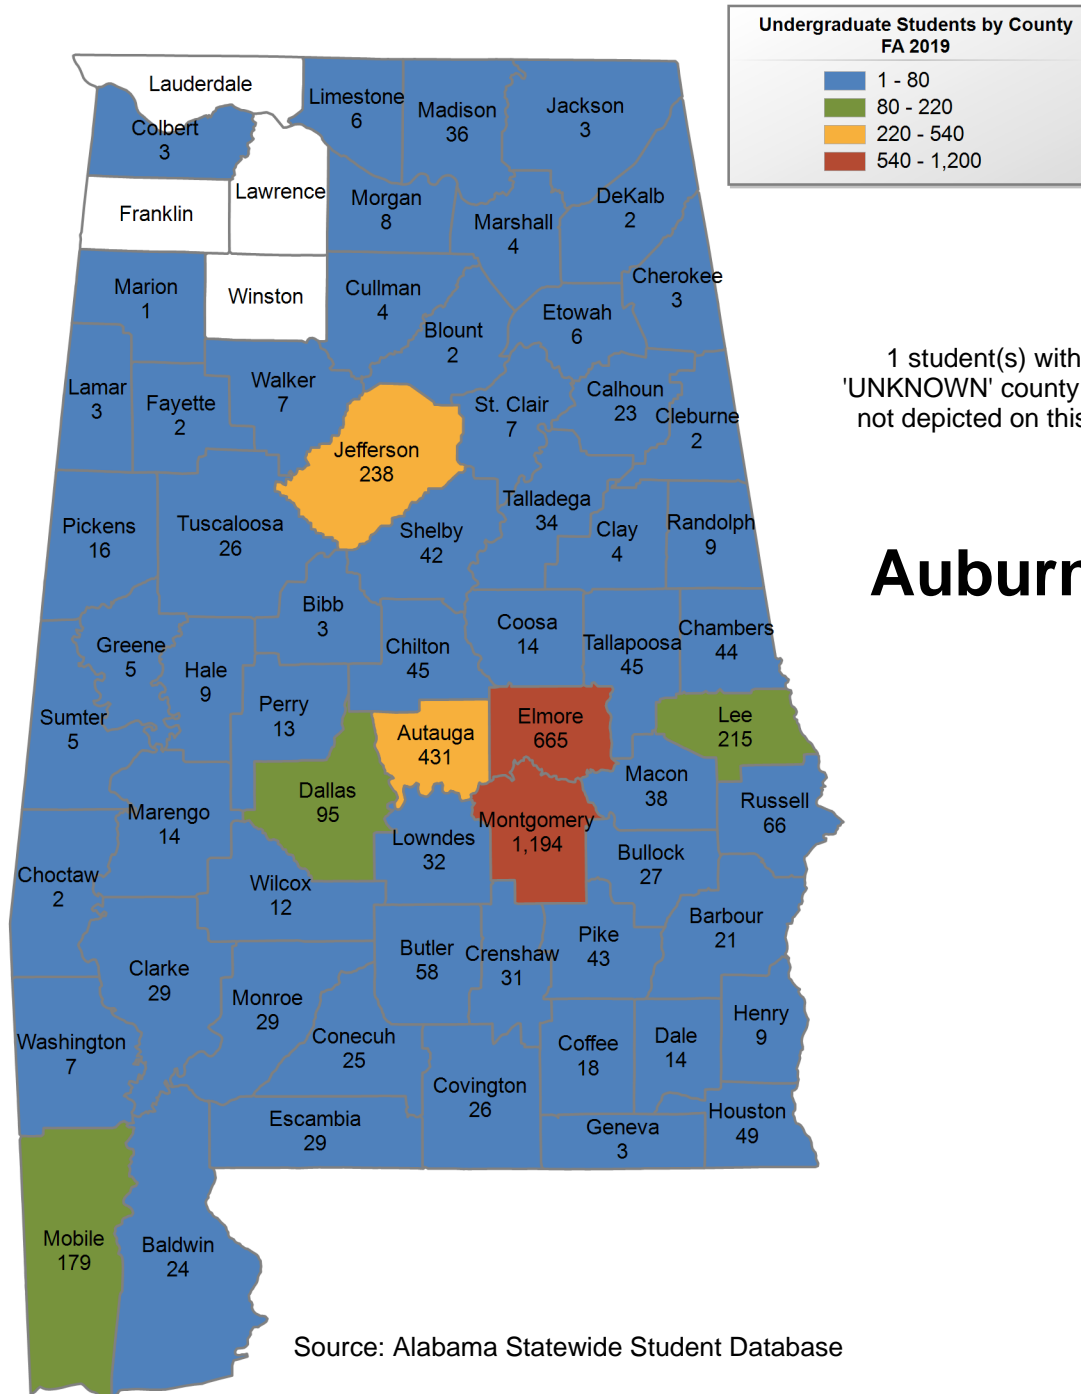

Auburn University

FALL 2019 UNDERGRADUATE ENROLLMENT ONLY

UNDERGRADUATE STUDENTS

Total: 24,594
From Alabama: 14,342

Source: Alabama Statewide Student Database

in county denotes the number of Undergraduate students from each county who enrolled at this institution FA 2019.