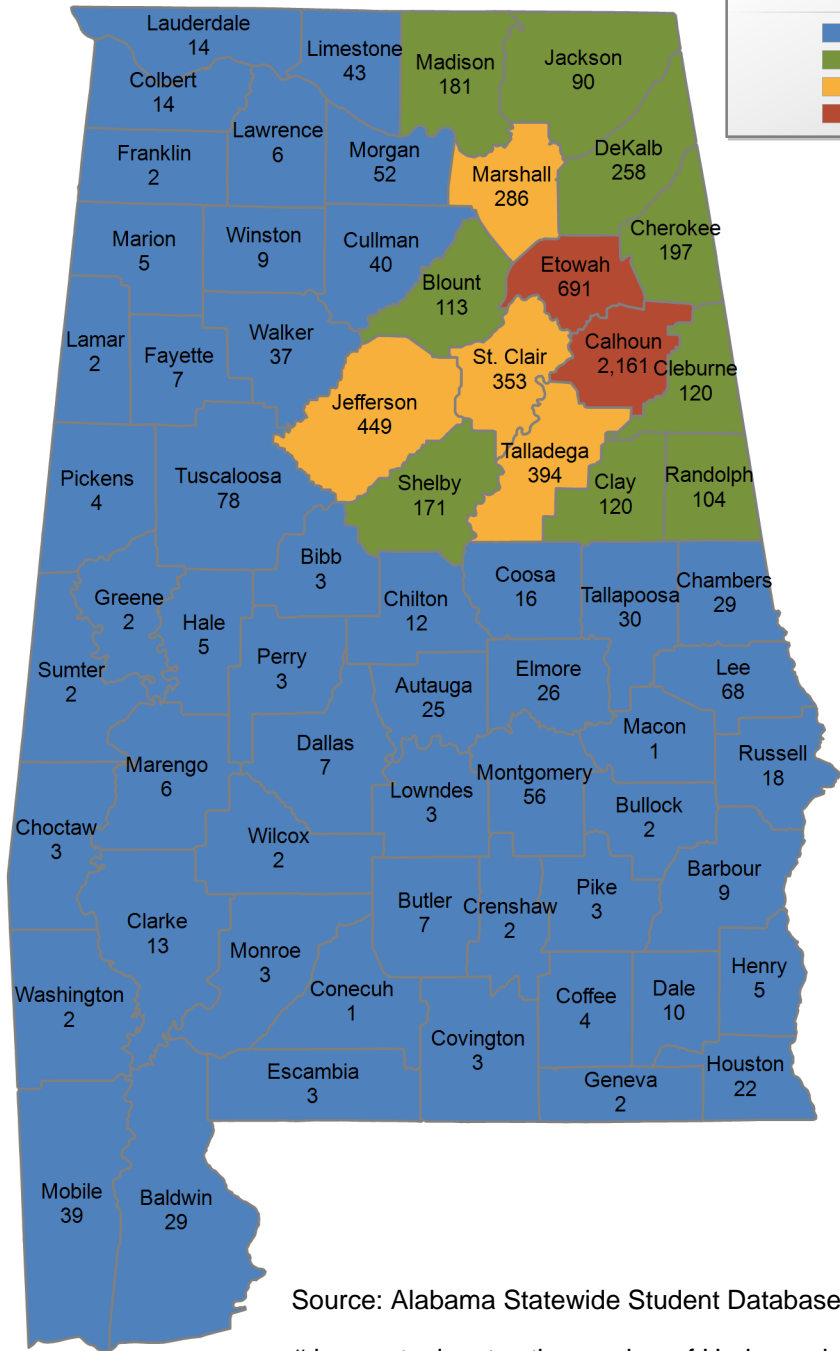

118 student(s) with an 'UNKNOWN' county is(are) not depicted on this map.

Jacksonville State University

FALL 2019 UNDERGRADUATE ENROLLMENT ONLY

UNDERGRADUATE STUDENTS

Total: 7,749
From Alabama: 6,595

Source: Alabama Statewide Student Database

in county denotes the number of Undergraduate students from each county who enrolled at this institution FA 2019.