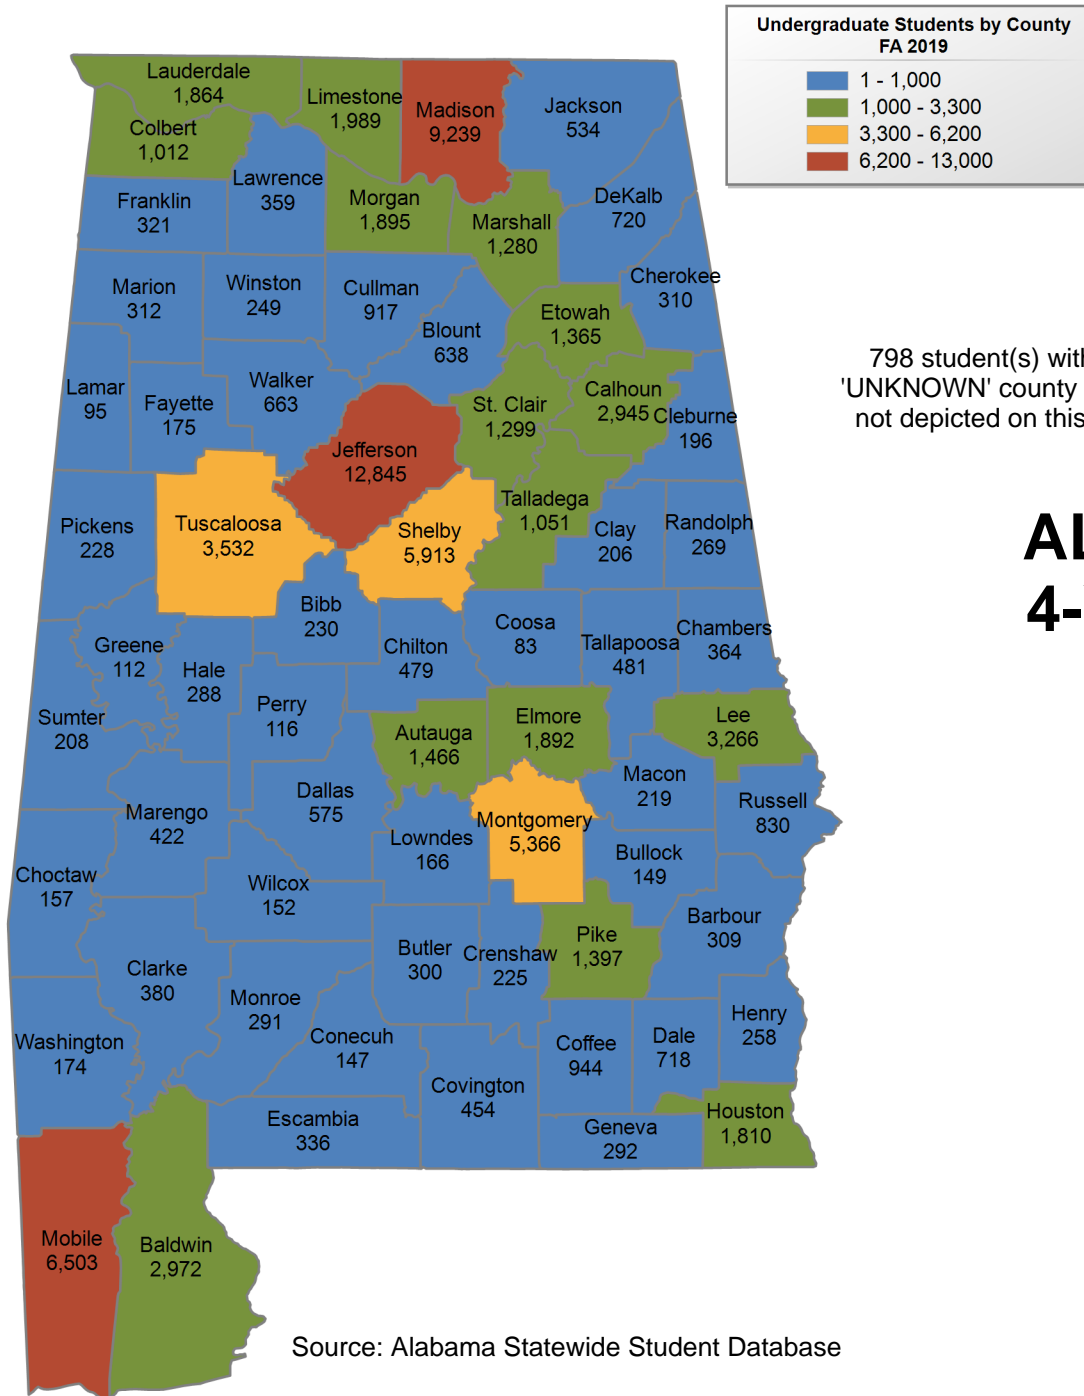

798 student(s) with an 'UNKNOWN' county is(are) not depicted on this map.

ALL ALABAMA PUBLIC 4-YEAR INSTITUTIONS

FALL 2019 UNDERGRADUATE ENROLLMENT ONLY

UNDERGRADUATE STUDENTS

Total: 136,665
From Alabama: 87,750

Source: Alabama Statewide Student Database

in county denotes the number of Undergraduate students from each county who enrolled at Alabama public four-year institutions FA 2019.