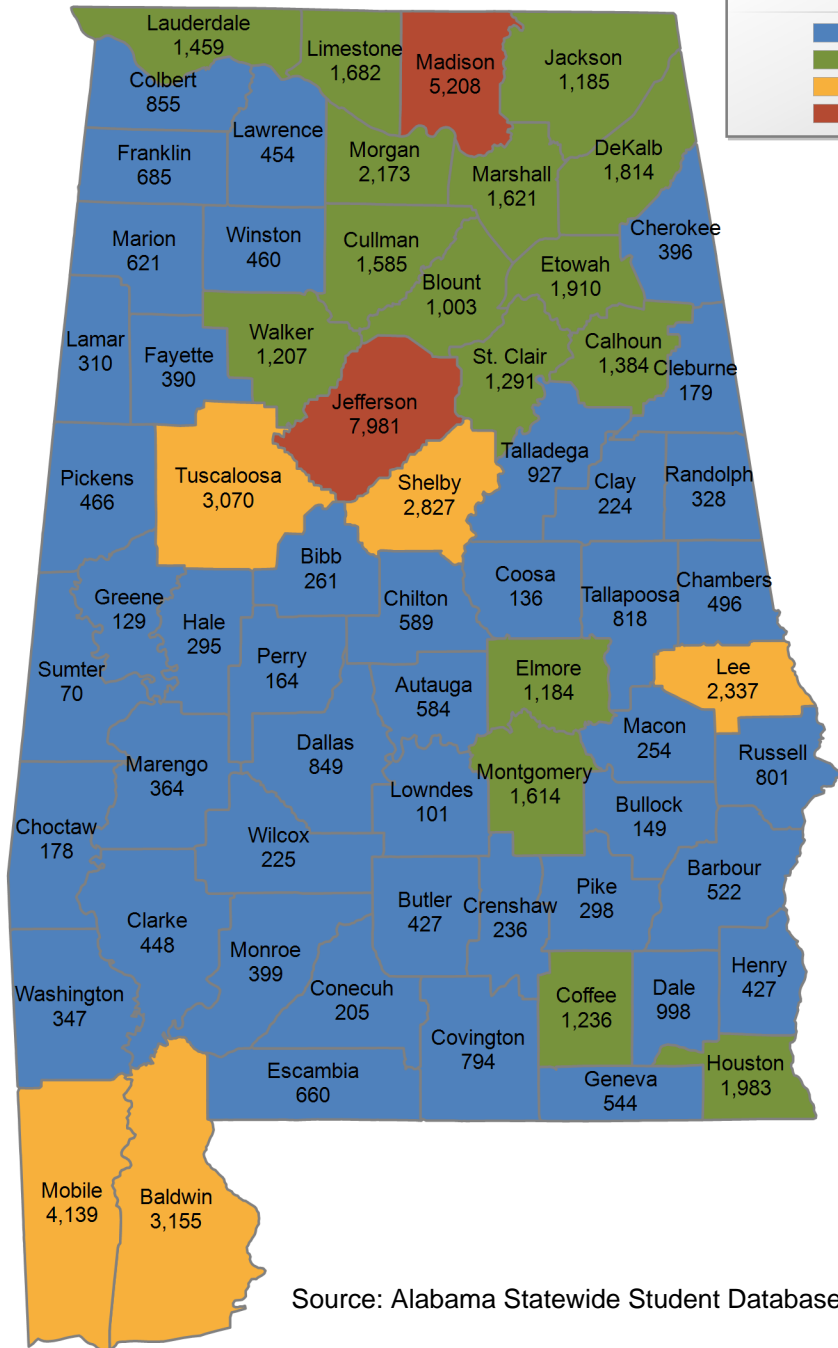

4,320 student(s) with an 'UNKNOWN' county is(are) not depicted on this map.

ALL ALABAMA PUBLIC 2-YEAR INSTITUTIONS

FALL 2019 UNDERGRADUATE ENROLLMENT ONLY

UNDERGRADUATE STUDENTS

Total: 79,938
From Alabama: 76,431

Source: Alabama Statewide Student Database

in county denotes the number of Undergraduate students from each county who enrolled at Alabama public two-year institutions FA 2019.