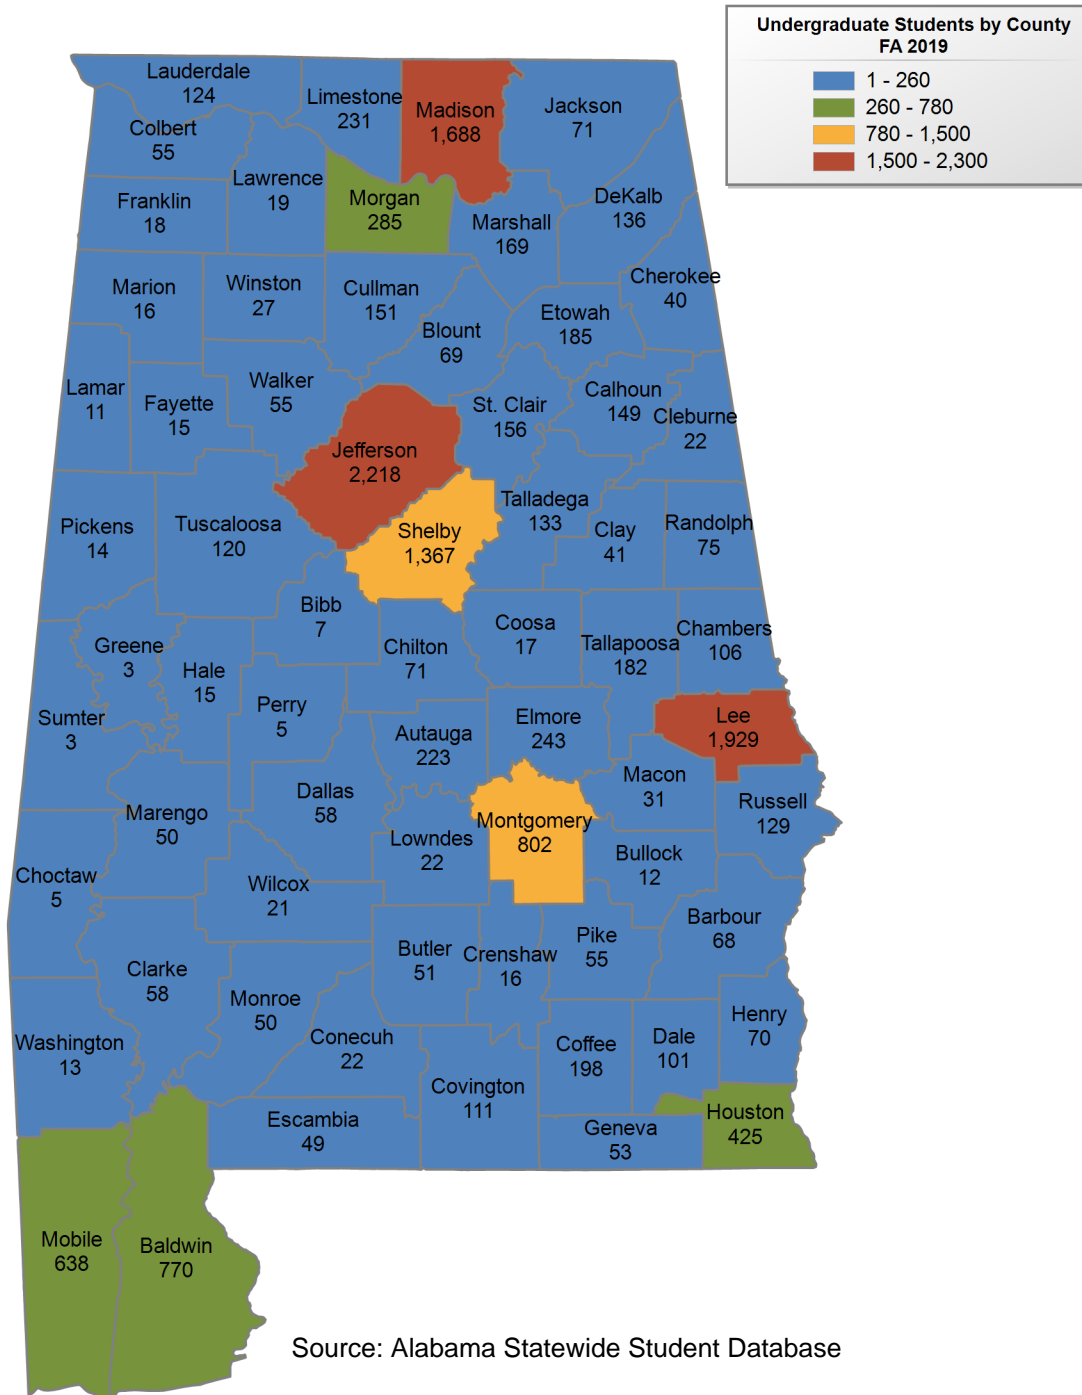

Athens State University

FALL 2019 UNDERGRADUATE ENROLLMENT ONLY

UNDERGRADUATE STUDENTS

Total: 2,778
From Alabama: 2,658

Source: Alabama Statewide Student Database

in county denotes the number of Undergraduate students from each county who enrolled at this institution FA 2019.