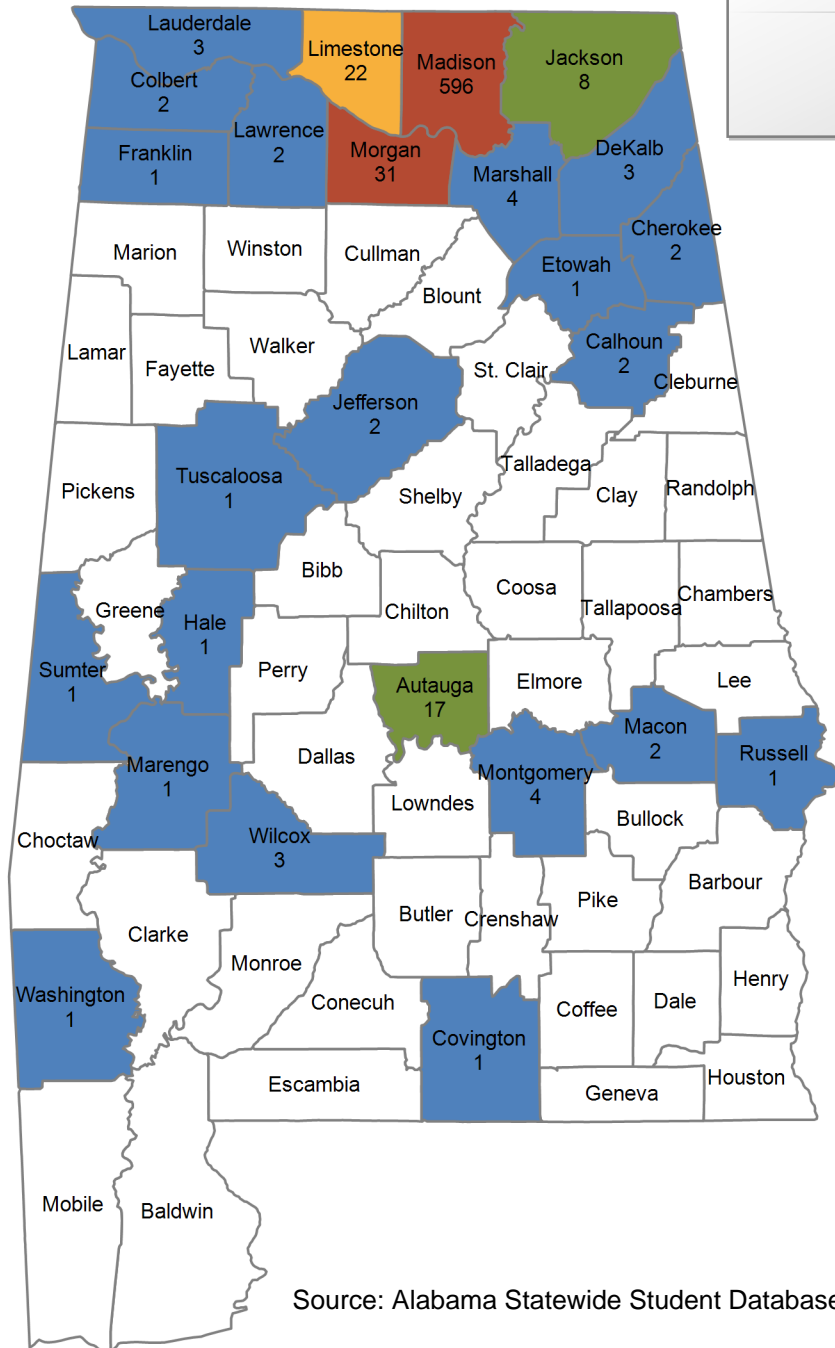

65 student(s) with an 'UNKNOWN' county is(are) not depicted on this map.

Drake State Community and Technical College

FALL 2019 UNDERGRADUATE ENROLLMENT ONLY

UNDERGRADUATE STUDENTS

Total:	790
From Alabama:	777

Source: Alabama Statewide Student Database

in county denotes the number of Undergraduate students from each county who enrolled at this institution FA 2019.