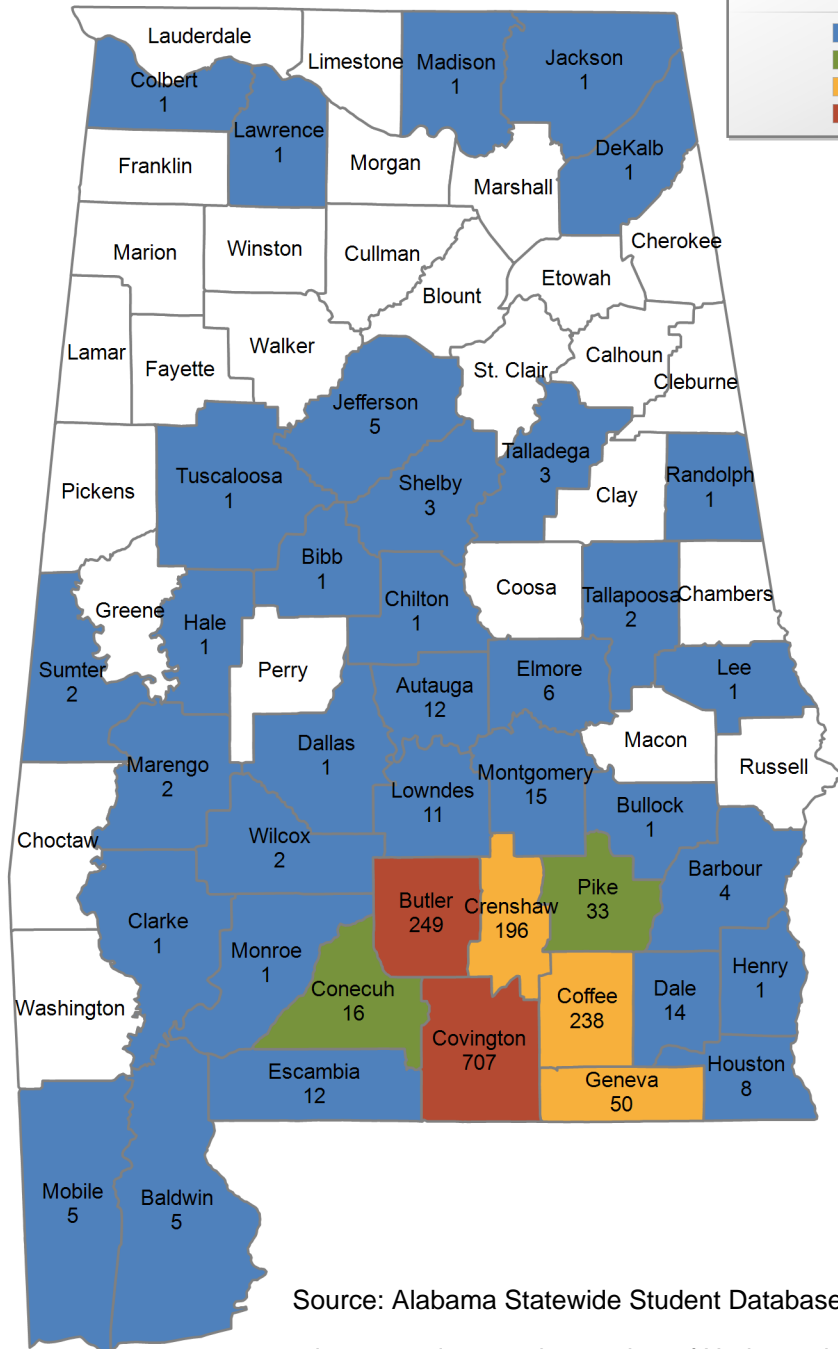

Total:	485
From Alabama:	485

Lawson State Community College

FALL 2019 UNDERGRADUATE ENROLLMENT ONLY

UNDERGRADUATE STUDENTS

Total: 3,375
From Alabama: 3,314

Source: Alabama Statewide Student Database

in county denotes the number of Undergraduate students from each county who enrolled at this institution FA 2019.