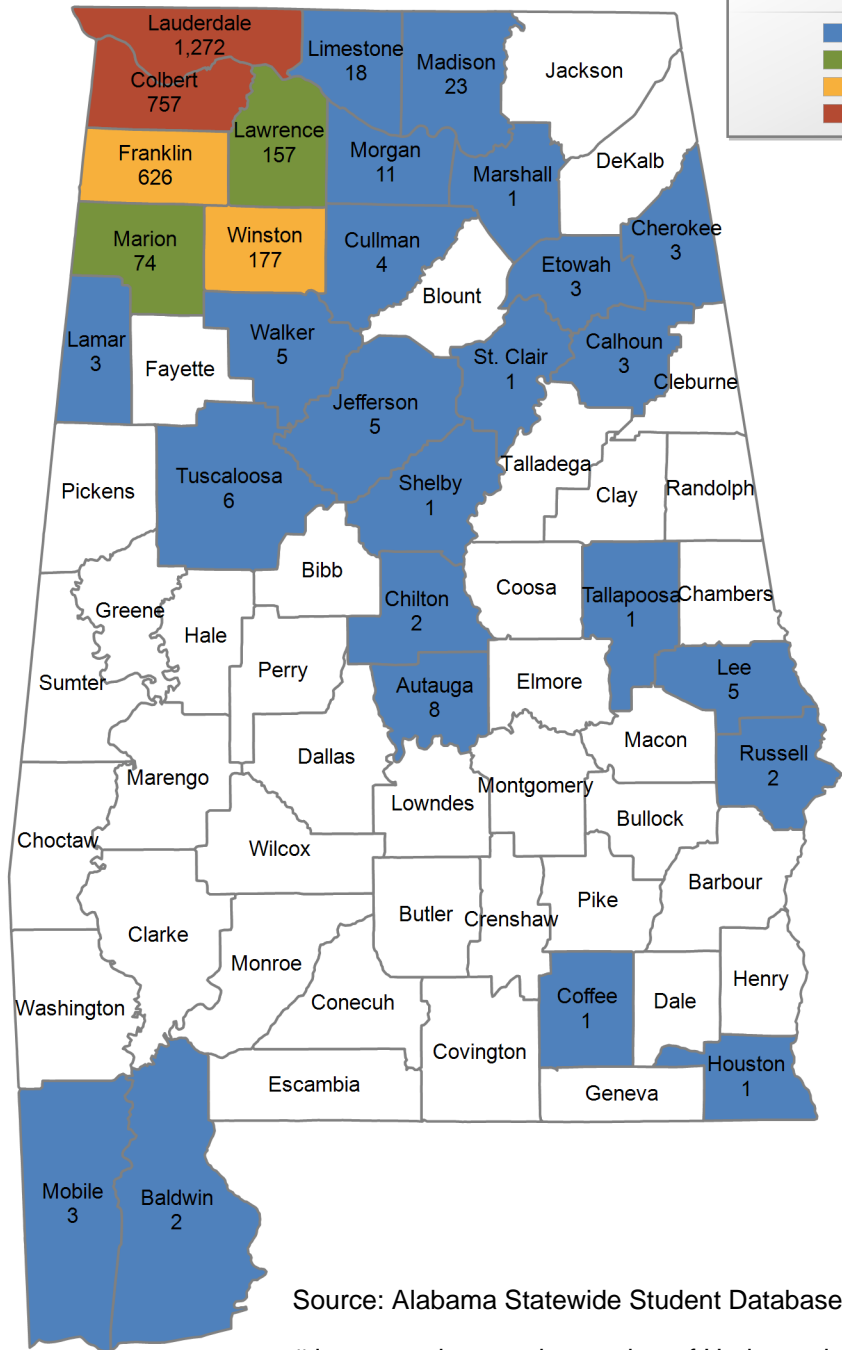

Northeast Alabama Community College

FALL 2019 UNDERGRADUATE ENROLLMENT ONLY

UNDERGRADUATE STUDENTS

Total: 2,981
From Alabama: 2,920

Source: Alabama Statewide Student Database

in county denotes the number of Undergraduate students from each county who enrolled at this institution FA 2019.