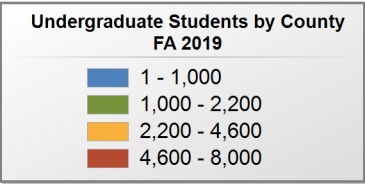

FALL 2019 UNDERGRADUATE ENROLLMENT ONLY

UNDERGRADUATE STUDENTS

Total: 2,239
From Alabama: 1,742

Source: Alabama Statewide Student Database

in county denotes the number of Undergraduate students from each county who enrolled at this institution FA 2019.