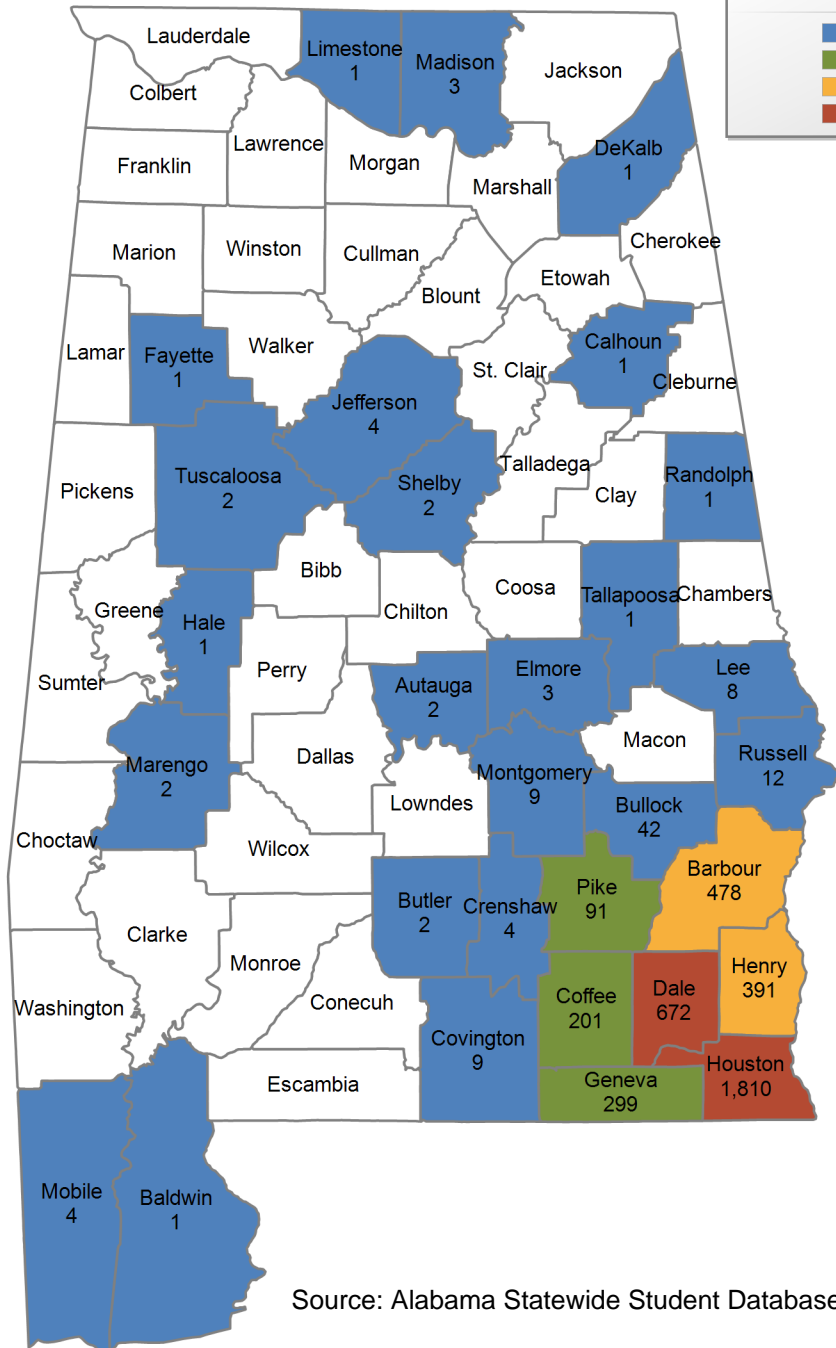

111 student(s) with an 'UNKNOWN' county is(are) not depicted on this map.

Wallace Community College Dothan

FALL 2019 UNDERGRADUATE ENROLLMENT ONLY

UNDERGRADUATE STUDENTS

Total: 4,478
From Alabama: 4,169

Source: Alabama Statewide Student Database

in county denotes the number of Undergraduate students from each county who enrolled at this institution FA 2019.