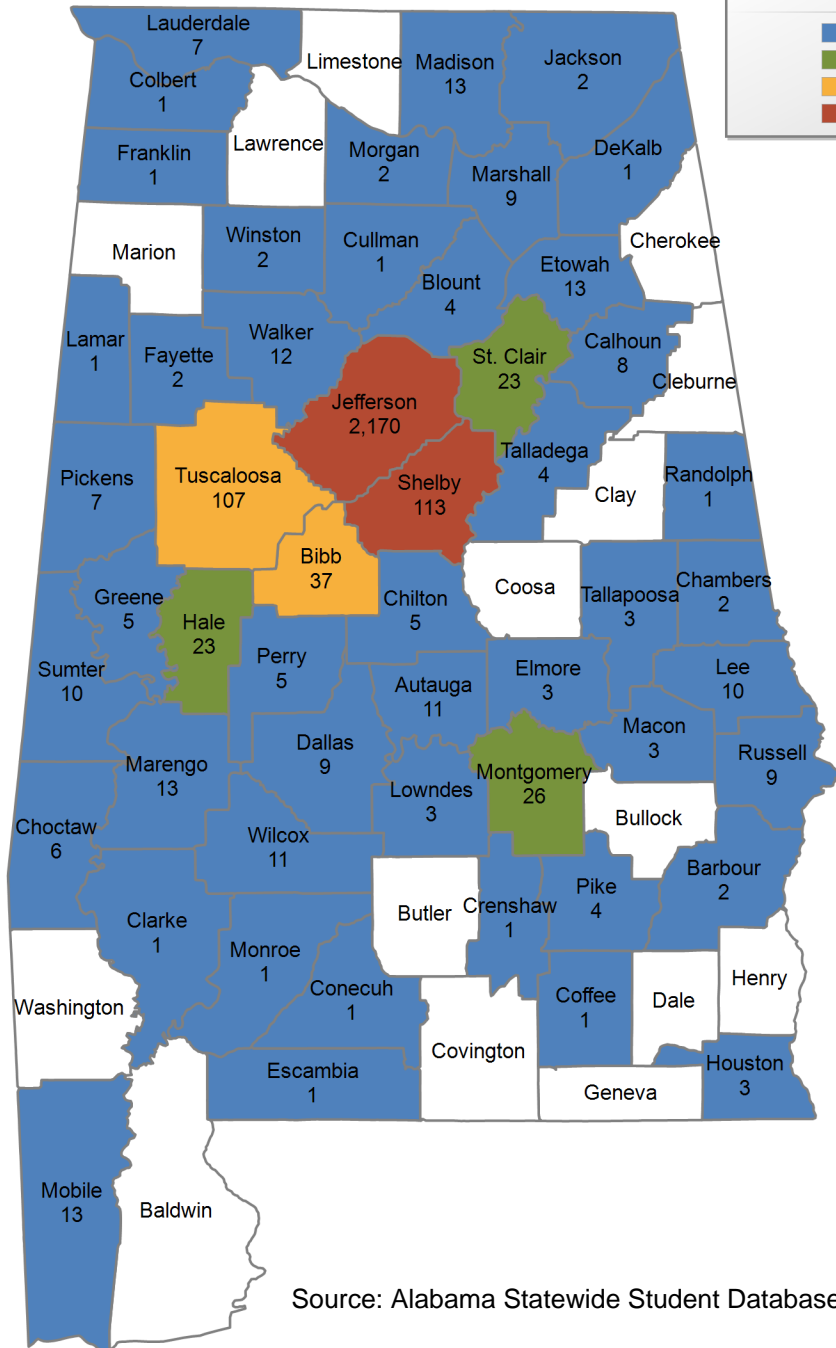

in county denotes the number of Undergraduate students from each county who enrolled at this institution FA 2020.

24 student(s) with an 'UNKNOWN' county is(are) not depicted on this map.

Lawson State Community College