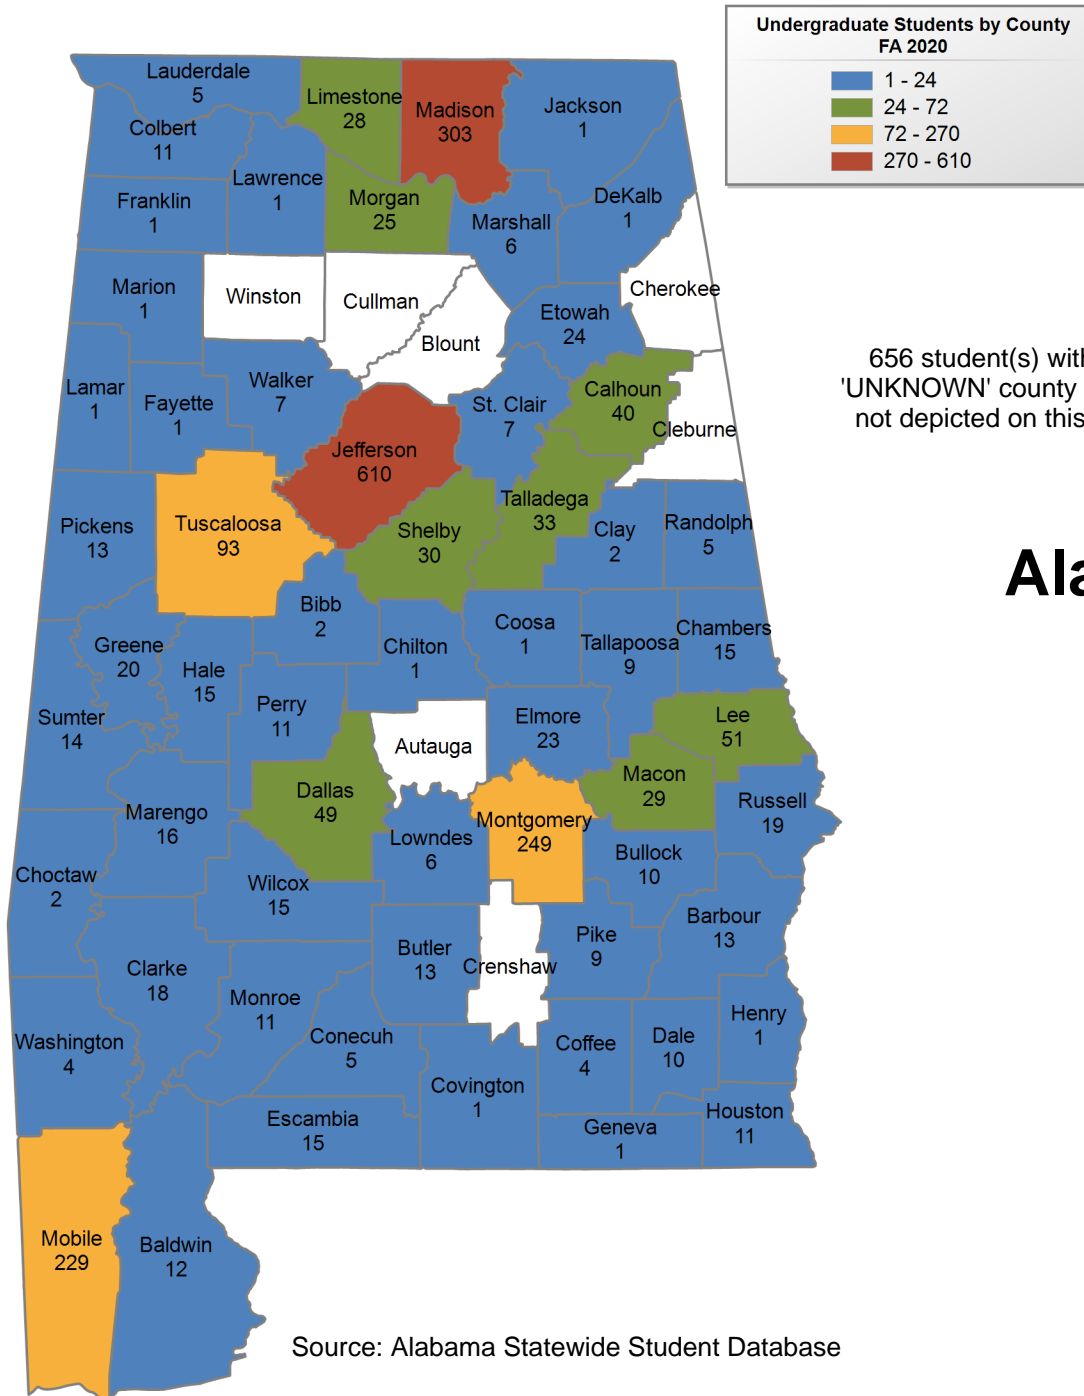

656 student(s) with an 'UNKNOWN' county is(are) not depicted on this map.

Alabama A&M University

FALL 2020 UNDERGRADUATE ENROLLMENT ONLY

UNDERGRADUATE STUDENTS

Total: 5,093
From Alabama: 2,819

Source: Alabama Statewide Student Database

in county denotes the number of Undergraduate students from each county who enrolled at this institution FA 2020.