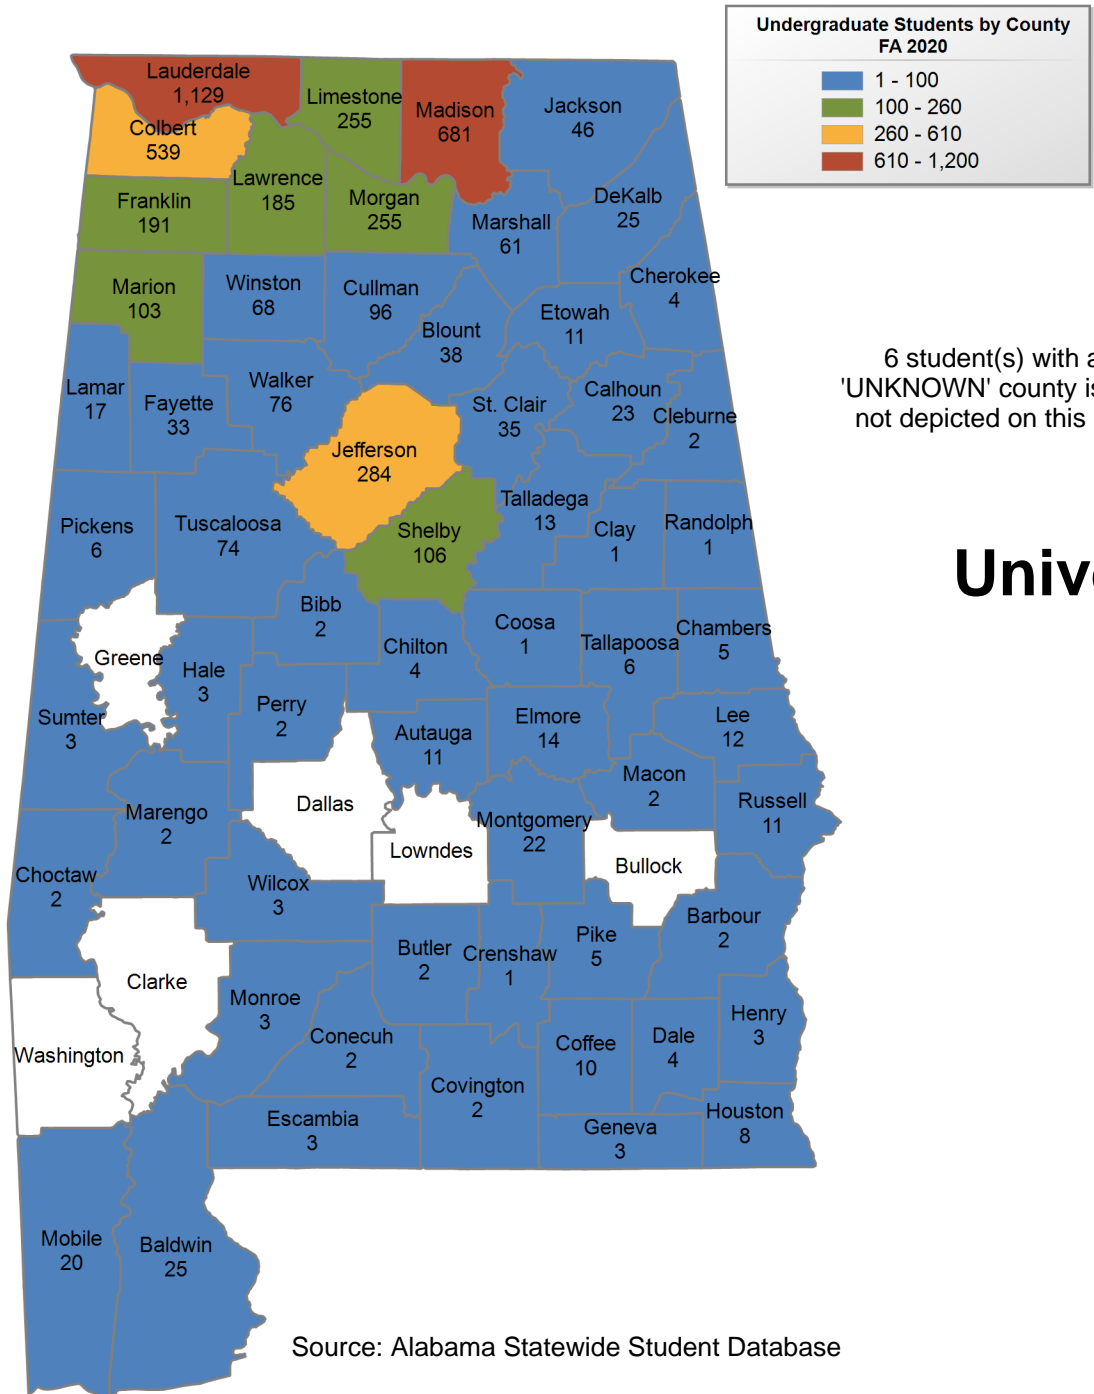

6 student(s) with an 'UNKNOWN' county is(are) not depicted on this map.

University of North Alabama

FALL 2020 UNDERGRADUATE ENROLLMENT ONLY

UNDERGRADUATE STUDENTS

Total: 5,946
From Alabama: 4,562

Source: Alabama Statewide Student Database

in county denotes the number of Undergraduate students from each county who enrolled at this institution FA 2020.