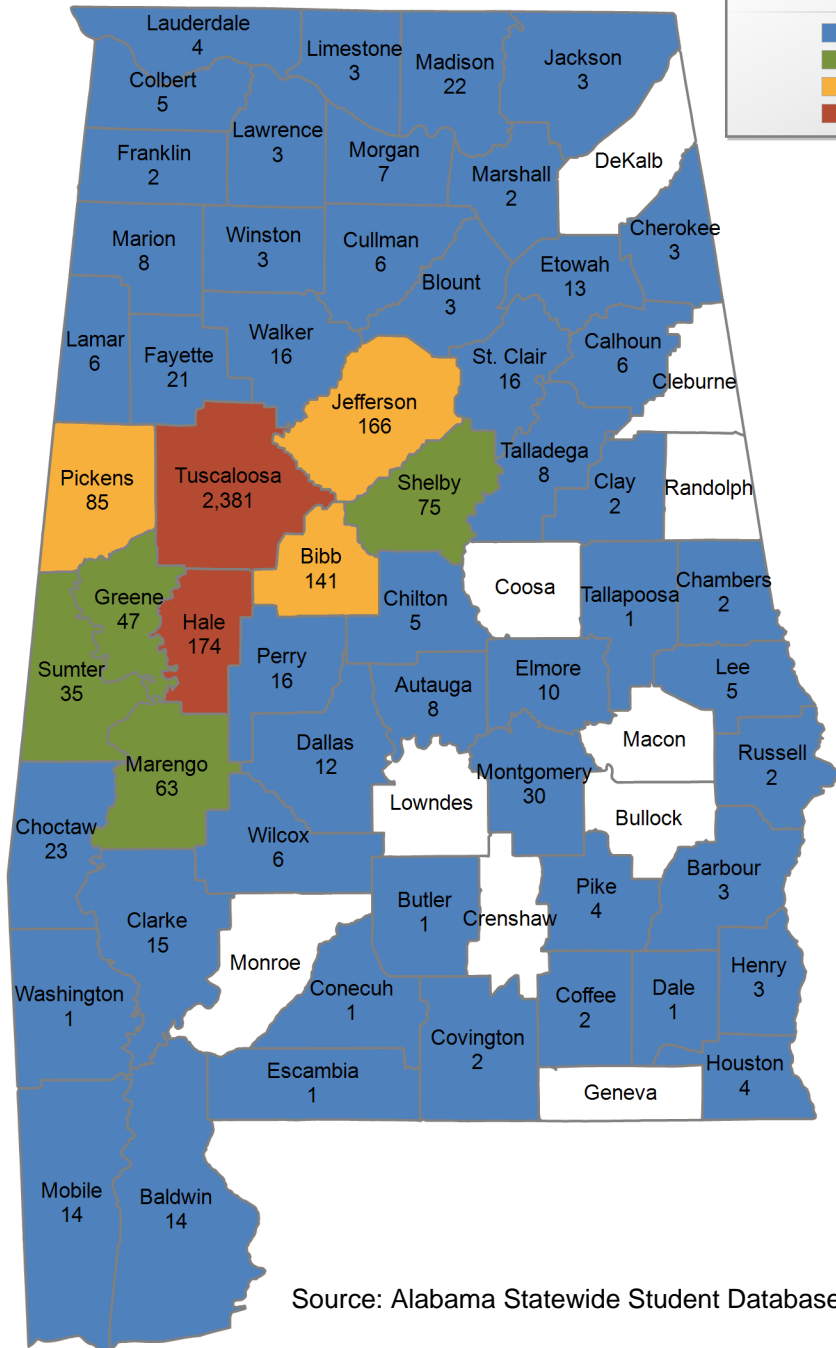

35 student(s) with an 'UNKNOWN' county is(are) not depicted on this map.

Shelton State Community College

FALL 2020 UNDERGRADUATE ENROLLMENT ONLY

UNDERGRADUATE STUDENTS

Total: 3,743
From Alabama: 3,550

Source: Alabama Statewide Student Database

in county denotes the number of Undergraduate students from each county who enrolled at this institution FA 2020.