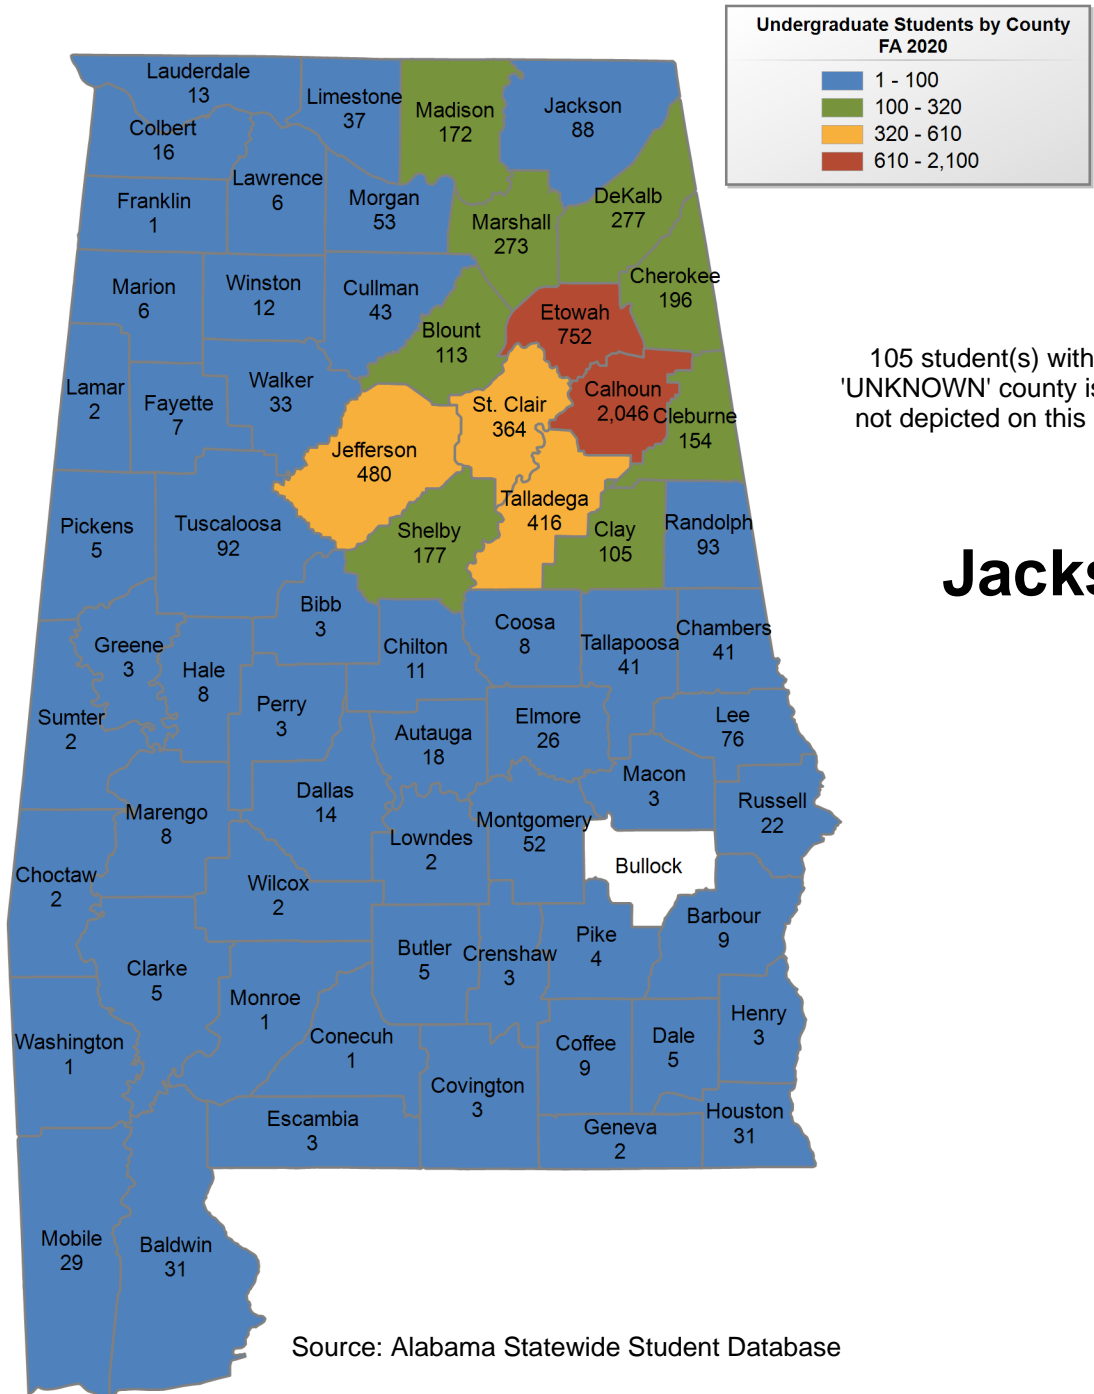

105 student(s) with an 'UNKNOWN' county is(are) not depicted on this map.

Jacksonville State University

FALL 2020 UNDERGRADUATE ENROLLMENT ONLY

UNDERGRADUATE STUDENTS

Total: 7,747
From Alabama: 6,627

Source: Alabama Statewide Student Database

in county denotes the number of Undergraduate students from each county who enrolled at this institution FA 2020.