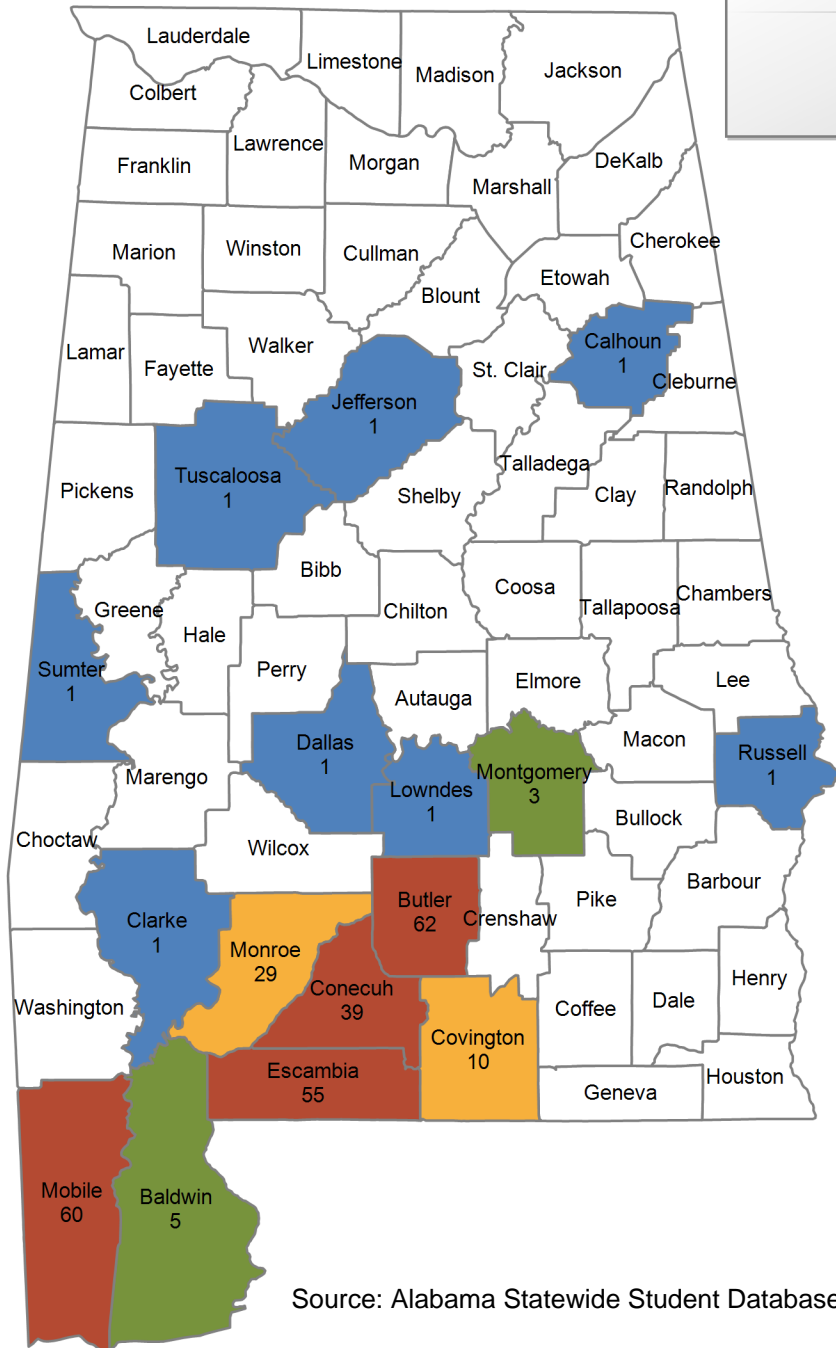

3 student(s) with an 'UNKNOWN' county is(are) not depicted on this map.

Reid State Technical College

FALL 2020 UNDERGRADUATE ENROLLMENT ONLY

UNDERGRADUATE STUDENTS

Total: 279
From Alabama: 274

Source: Alabama Statewide Student Database

in county denotes the number of Undergraduate students from each county who enrolled at this institution FA 2020.