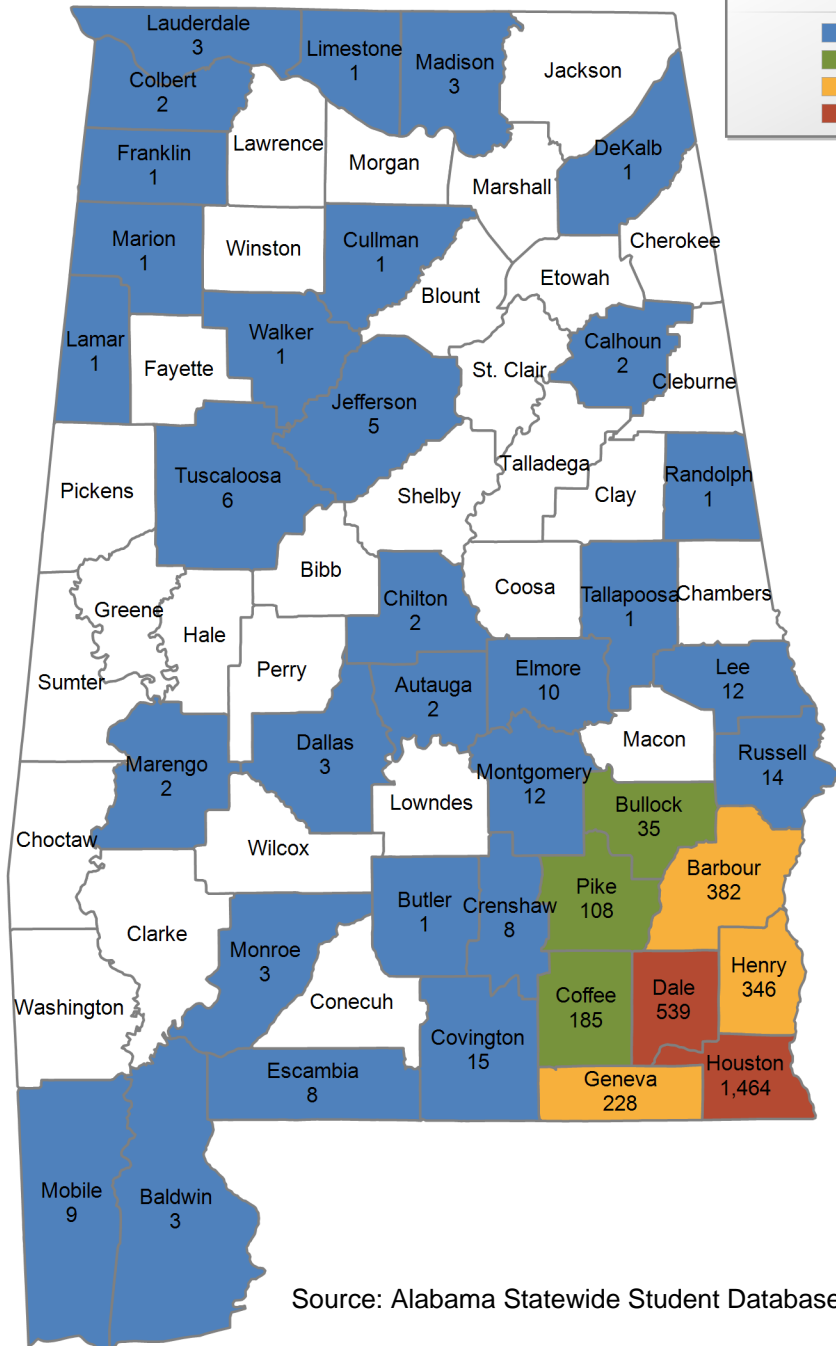

17 student(s) with an 'UNKNOWN' county is(are) not depicted on this map.

Wallace Community College Dothan

FALL 2020 UNDERGRADUATE ENROLLMENT ONLY

UNDERGRADUATE STUDENTS

Total: 3,686
From Alabama: 3,438

Source: Alabama Statewide Student Database

in county denotes the number of Undergraduate students from each county who enrolled at this institution FA 2020.