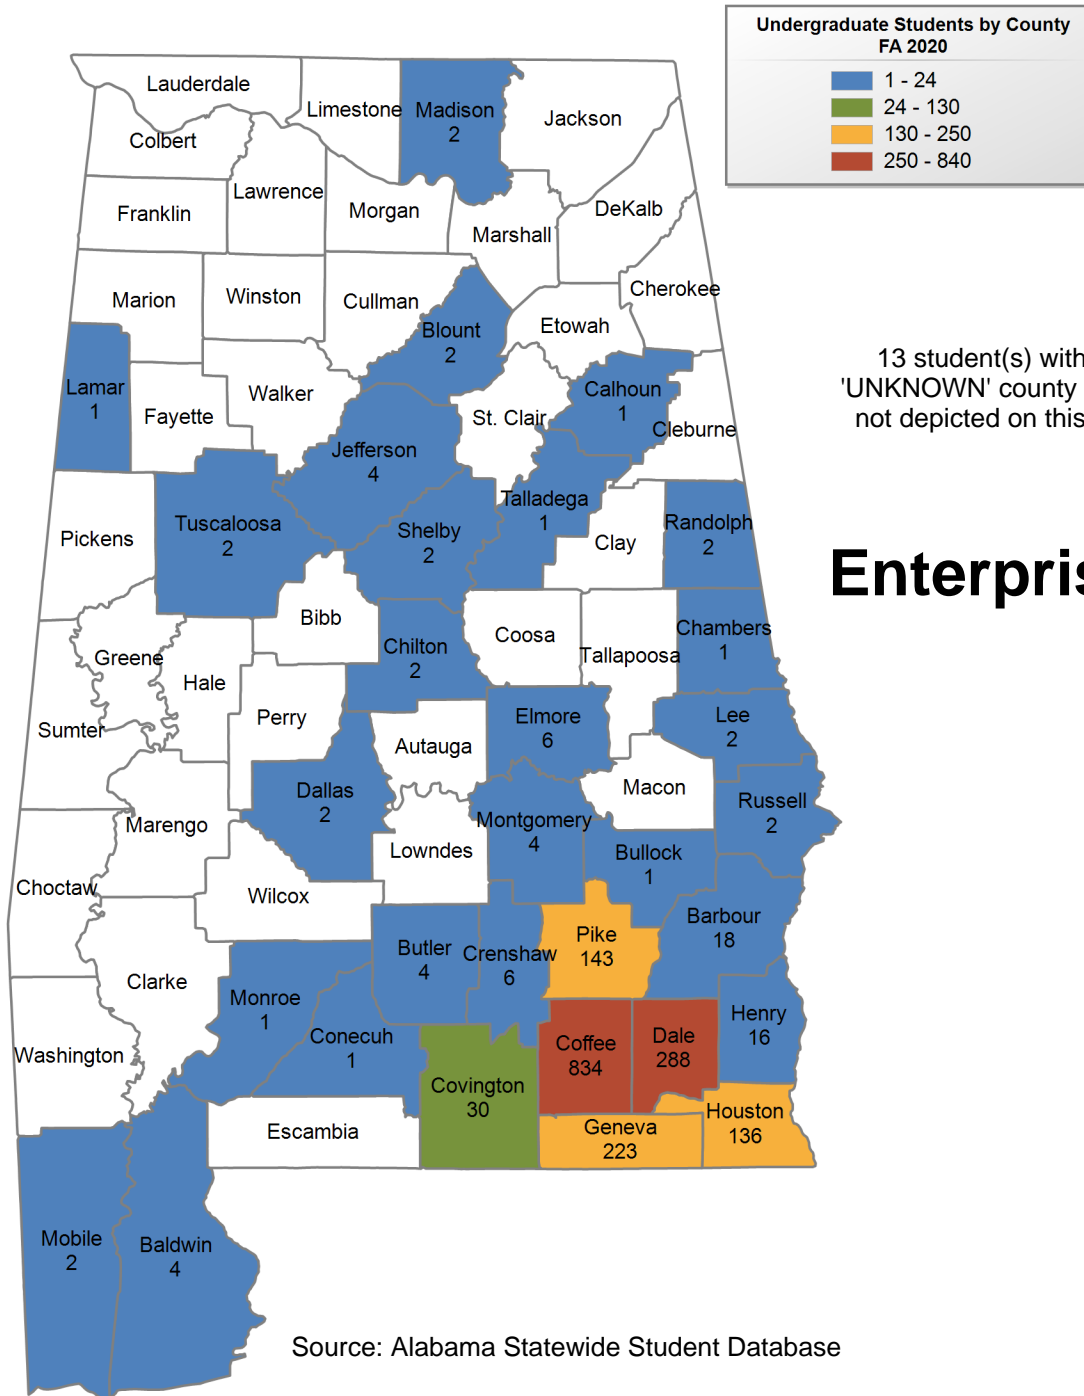

13 student(s) with an 'UNKNOWN' county is(are) not depicted on this map.

Enterprise State Community College

FALL 2020 UNDERGRADUATE ENROLLMENT ONLY

UNDERGRADUATE STUDENTS

Total: 1,809
From Alabama: 1,756

Source: Alabama Statewide Student Database

in county denotes the number of Undergraduate students from each county who enrolled at this institution FA 2020.