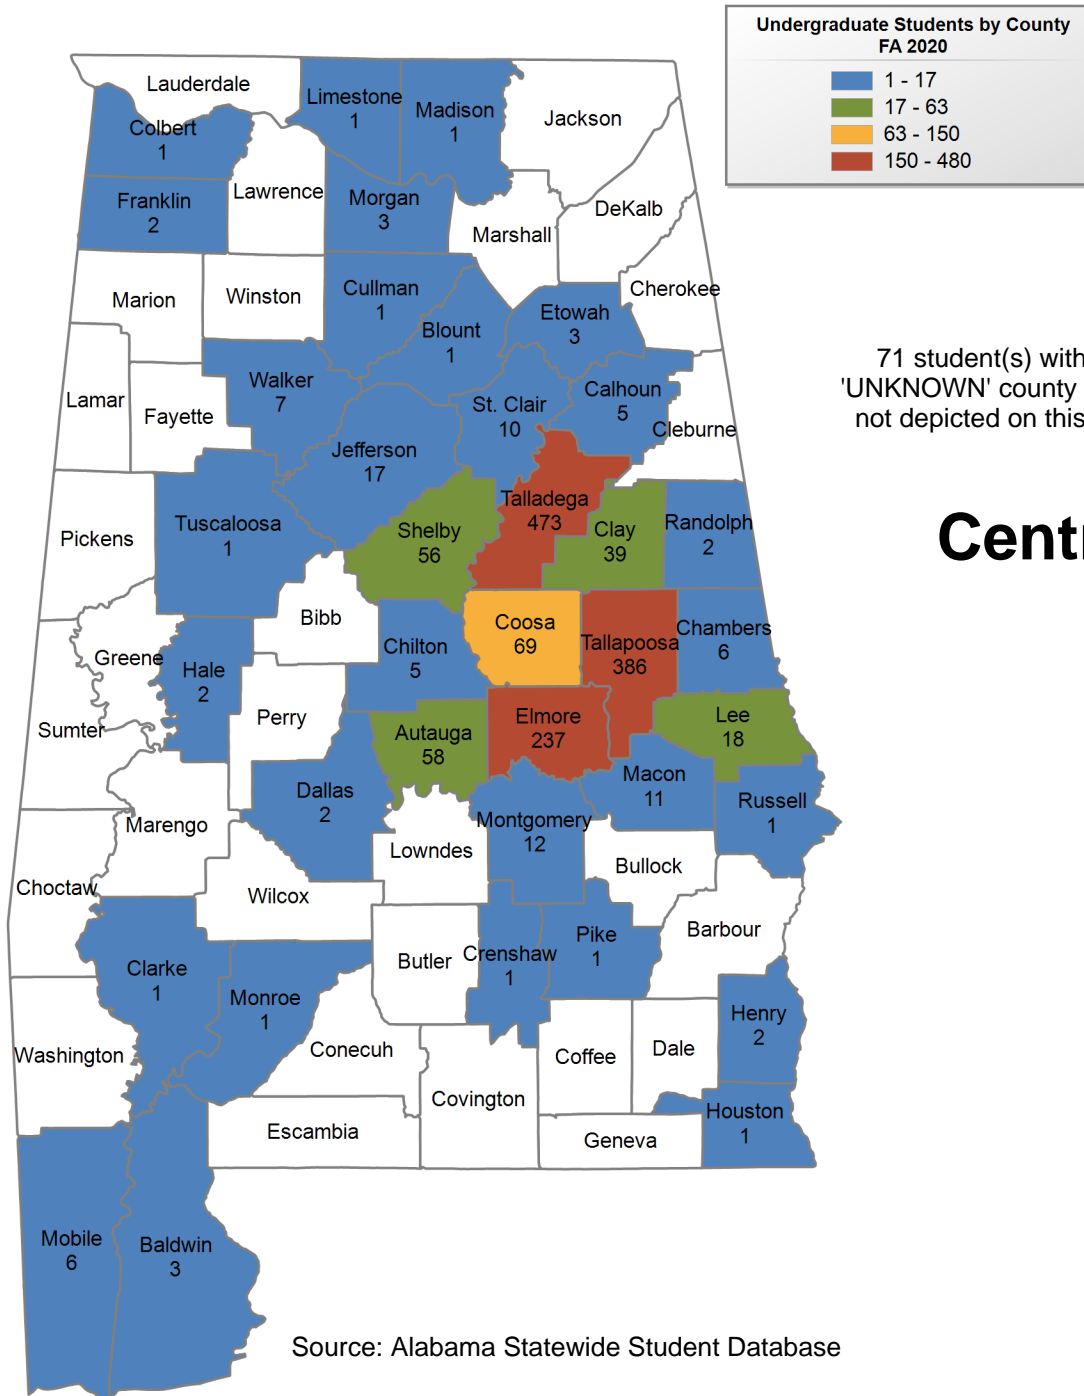

71 student(s) with an 'UNKNOWN' county is(are) not depicted on this map.

Central Alabama Community College

FALL 2020 UNDERGRADUATE ENROLLMENT ONLY

UNDERGRADUATE STUDENTS

Total: 1,546
From Alabama: 1,517

Source: Alabama Statewide Student Database

in county denotes the number of Undergraduate students from each county who enrolled at this institution FA 2020.