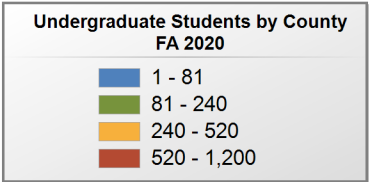

Auburn University

FALL 2020 UNDERGRADUATE ENROLLMENT ONLY

UNDERGRADUATE STUDENTS

Total: 24,505
From Alabama: 14,247

Source: Alabama Statewide Student Database

in county denotes the number of Undergraduate students from each county who enrolled at this institution FA 2020.