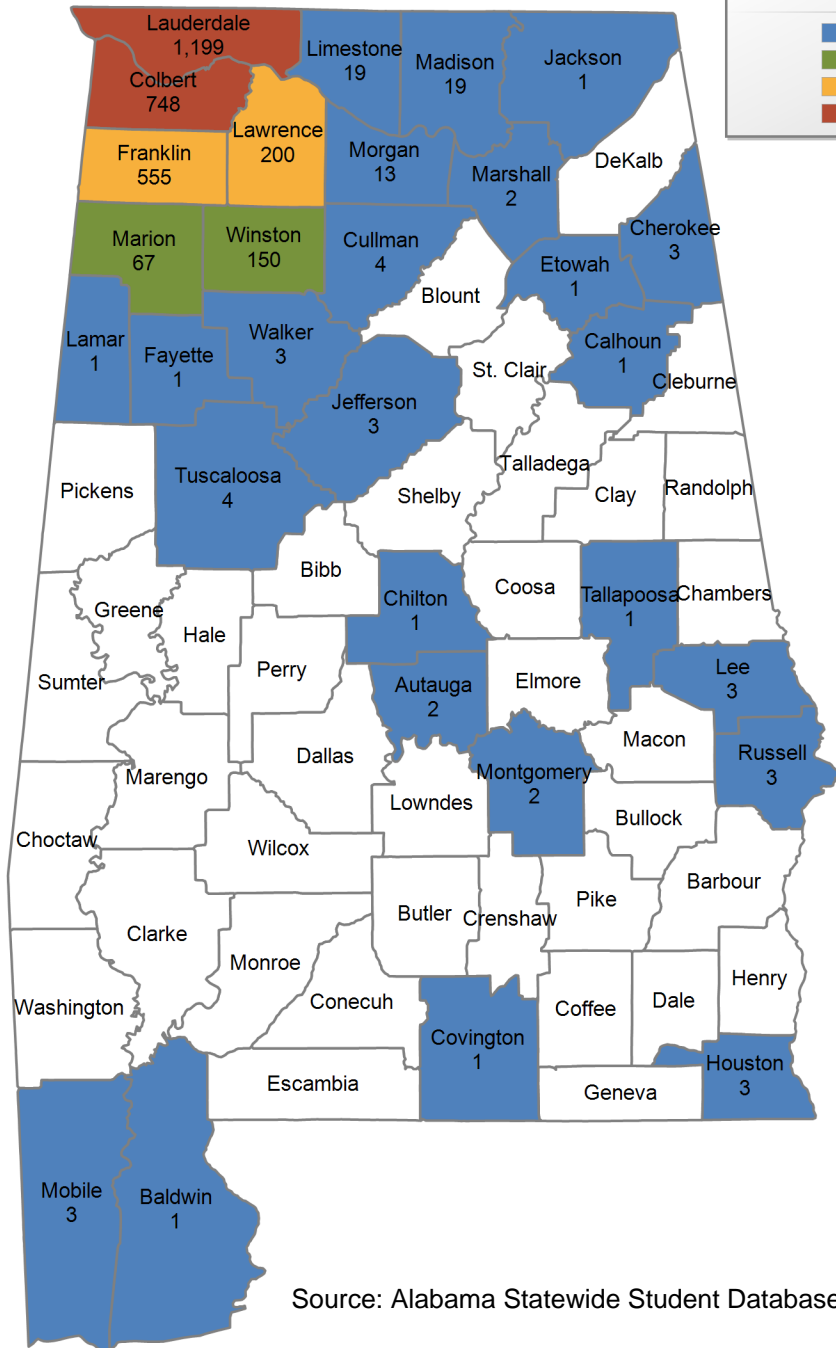

271 student(s) with an 'UNKNOWN' county is(are) not depicted on this map.

Northwest-Shoals Community College

FALL 2020 UNDERGRADUATE ENROLLMENT ONLY

UNDERGRADUATE STUDENTS

Total: 3,361
From Alabama: 3,285

Source: Alabama Statewide Student Database

in county denotes the number of Undergraduate students from each county who enrolled at this institution FA 2020.