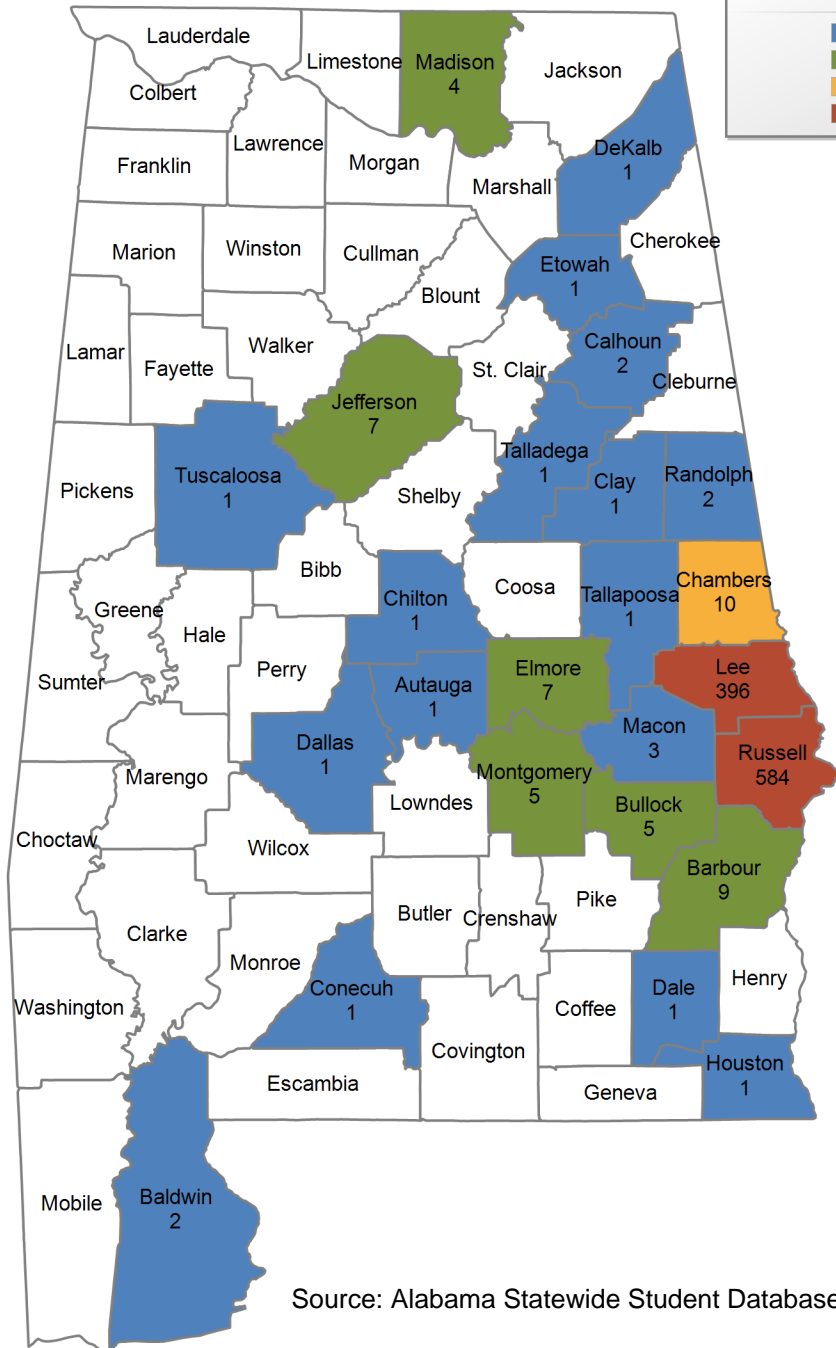

10 student(s) with an 'UNKNOWN' county is(are) not depicted on this map.

Chattahoochee Valley Community College

FALL 2020 UNDERGRADUATE ENROLLMENT ONLY

UNDERGRADUATE STUDENTS

Total: 1,399
From Alabama: 1,058

Source: Alabama Statewide Student Database

in county denotes the number of Undergraduate students from each county who enrolled at this institution FA 2020.