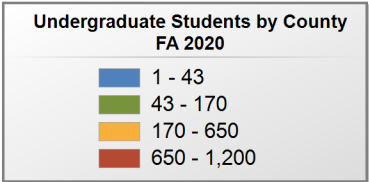

FALL 2020 UNDERGRADUATE ENROLLMENT ONLY

UNDERGRADUATE STUDENTS

Total: 2,530
From Alabama: 2,495

Source: Alabama Statewide Student Database

in county denotes the number of Undergraduate students from each county who enrolled at this institution FA 2020.