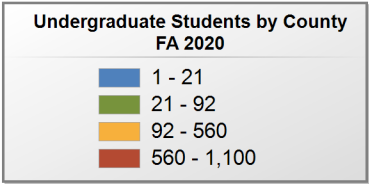

207 student(s) with an 'UNKNOWN' county is(are) not depicted on this map.

Northeast Alabama Community College

FALL 2020 UNDERGRADUATE ENROLLMENT ONLY

UNDERGRADUATE STUDENTS

Total: 2,530
From Alabama: 2,495

Source: Alabama Statewide Student Database

in county denotes the number of Undergraduate students from each county who enrolled at this institution FA 2020.