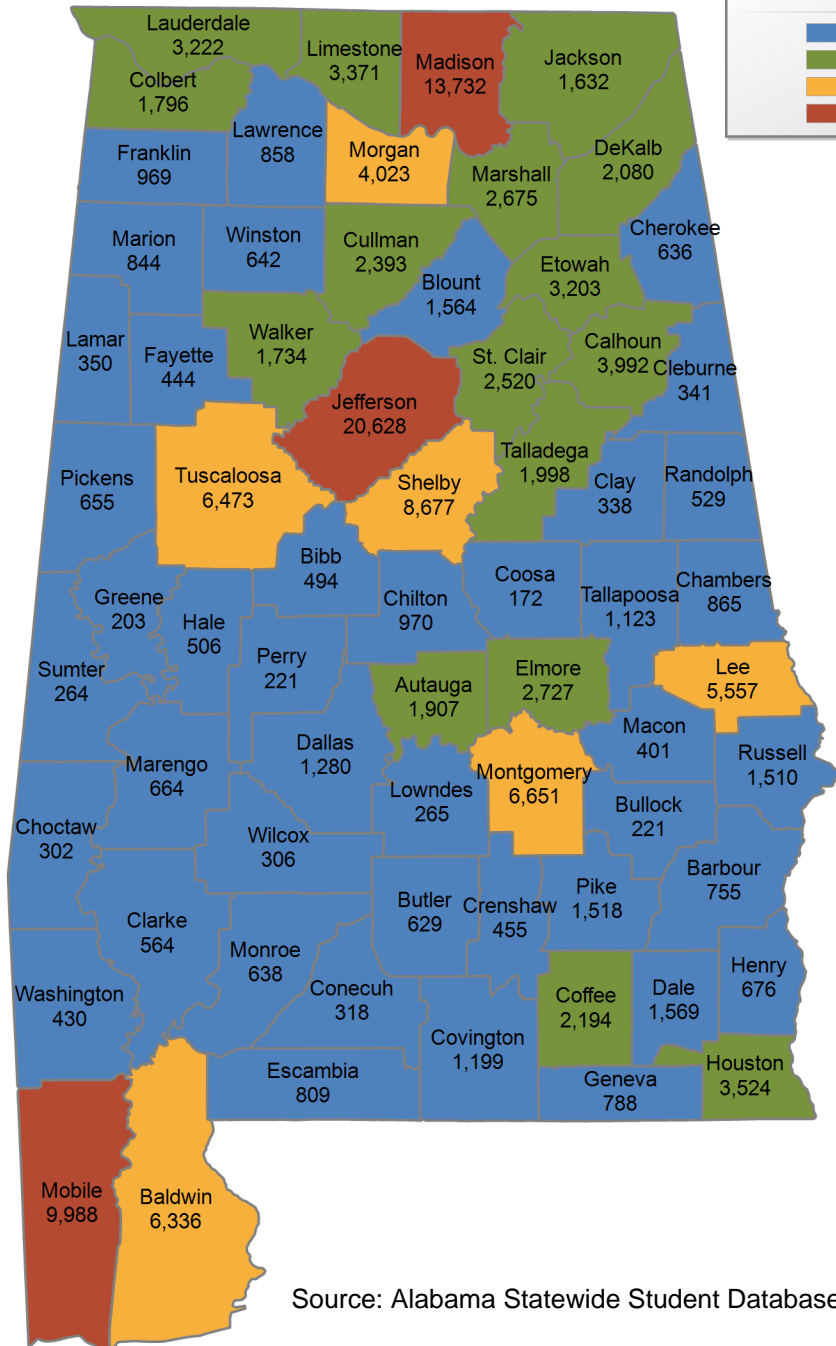

INSTITUTIONAL STUDENT PROFILES FALL 2020

ALABAMA COMMISSION ON HIGHER EDUCATION

COUNTY MAPS

Source: Alabama Statewide Student Database

https://www.ache.edu/ACHE_DynamicData.aspx

3,927 student(s) with an 'UNKNOWN' county is(are) not depicted on this map.