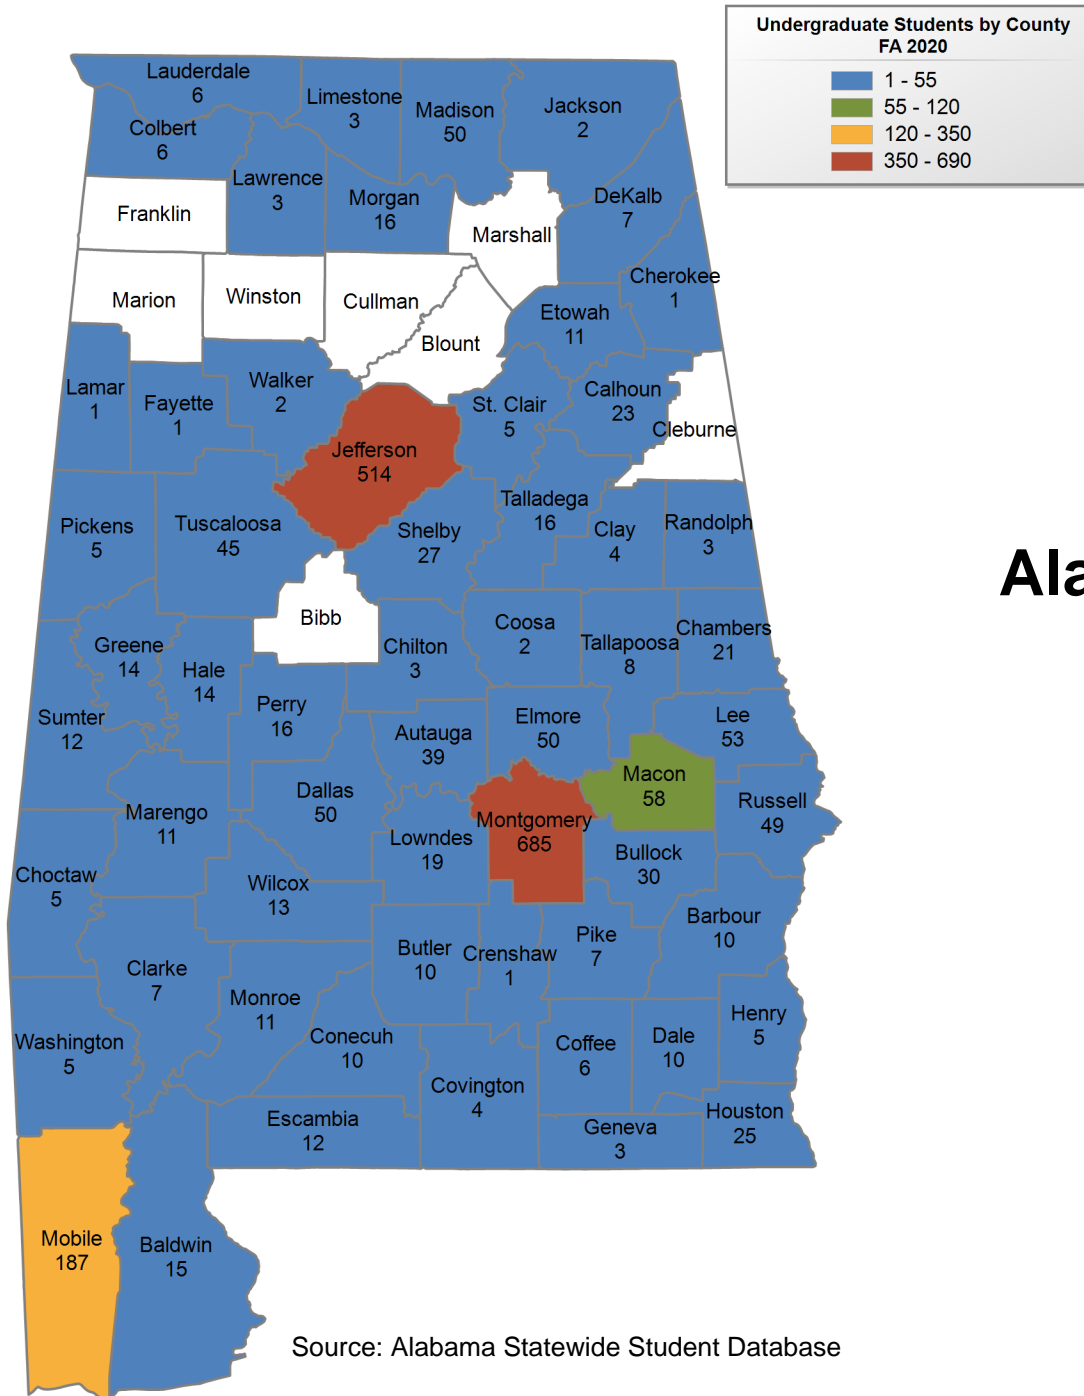

Alabama A&M University

FALL 2020 UNDERGRADUATE ENROLLMENT ONLY

UNDERGRADUATE STUDENTS

Total: 5,093
From Alabama: 2,819

Source: Alabama Statewide Student Database

in county denotes the number of Undergraduate students from each county who enrolled at this institution FA 2020.