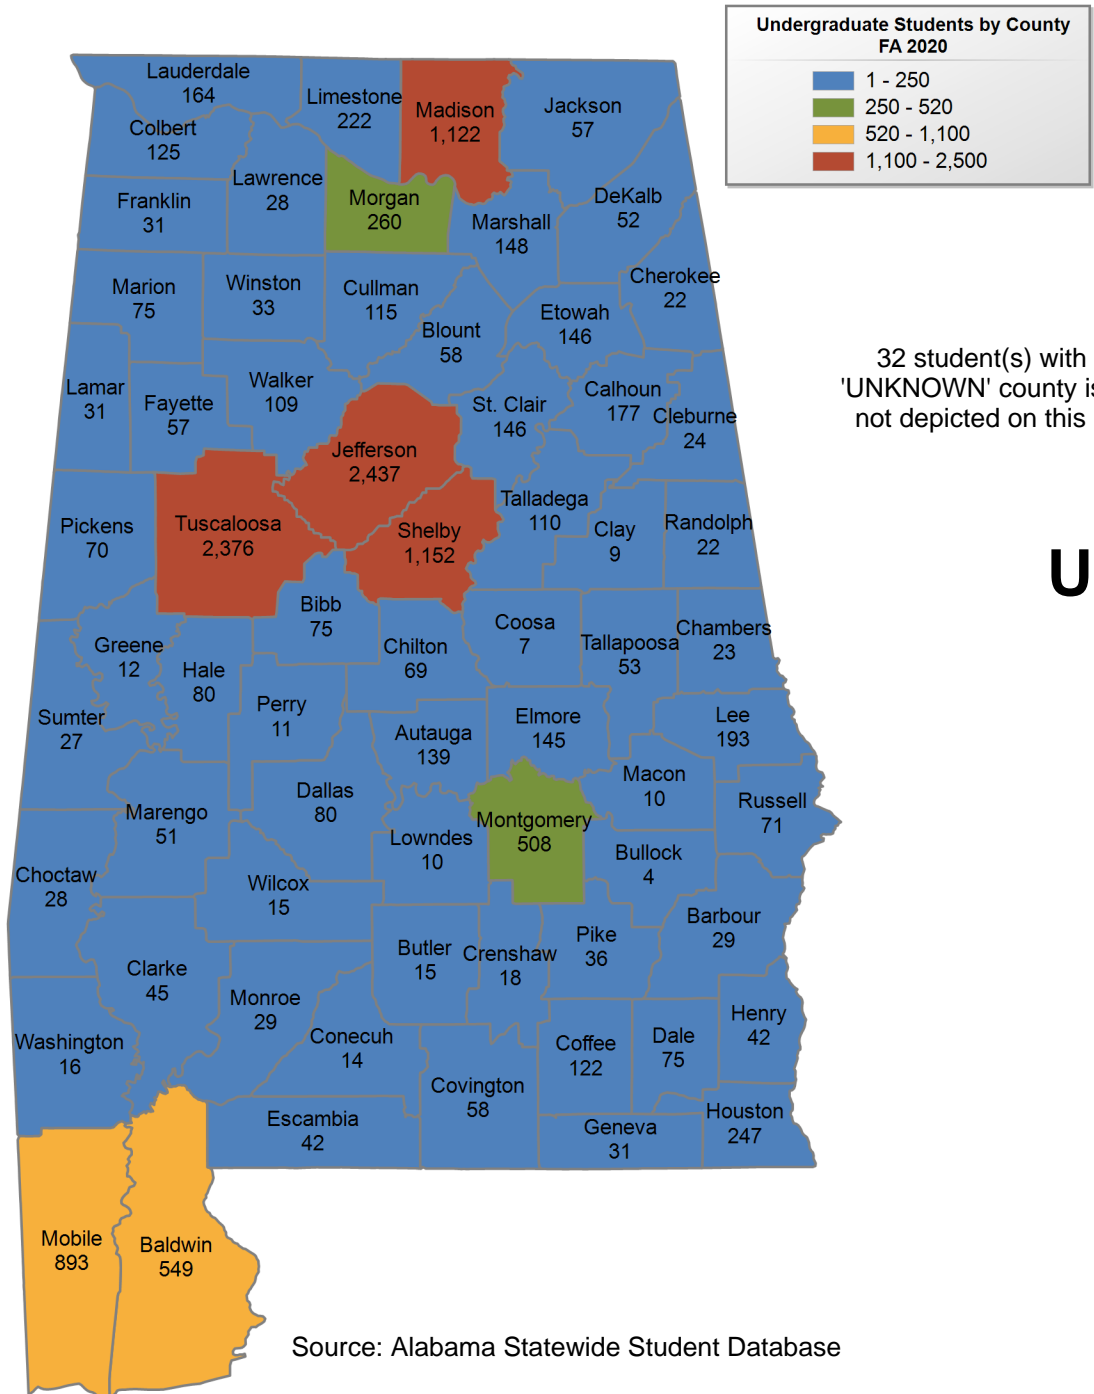

32 student(s) with an 'UNKNOWN' county is(are) not depicted on this map.

University of Alabama

FALL 2020 UNDERGRADUATE ENROLLMENT ONLY

UNDERGRADUATE STUDENTS

Total: 31,672
From Alabama: 13,282

Source: Alabama Statewide Student Database

in county denotes the number of Undergraduate students from each county who enrolled at this institution FA 2020.