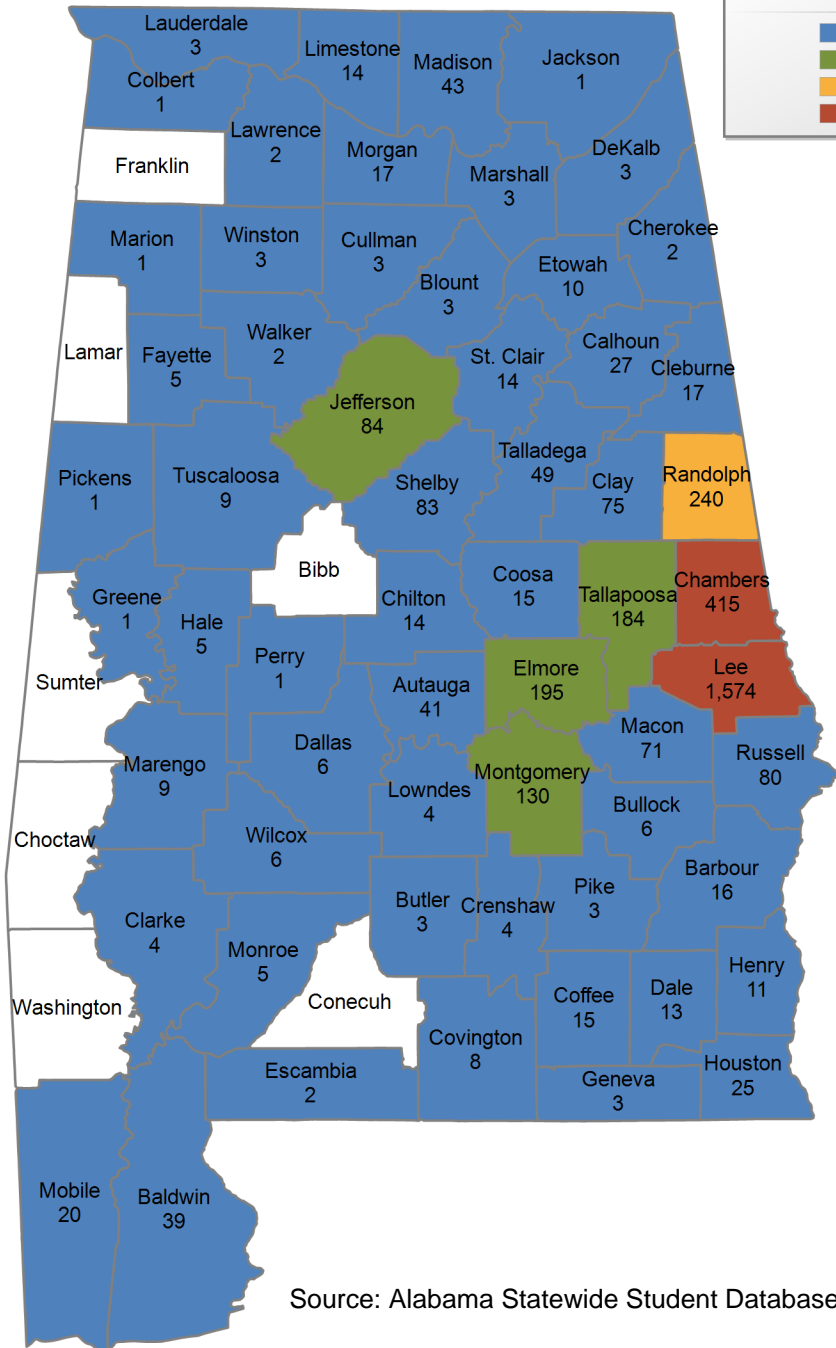

76 student(s) with an 'UNKNOWN' county is(are) not depicted on this map.

Southern Union State Community College

FALL 2020 UNDERGRADUATE ENROLLMENT ONLY

UNDERGRADUATE STUDENTS

Total: 3,985
From Alabama: 3,719

Source: Alabama Statewide Student Database

in county denotes the number of Undergraduate students from each county who enrolled at this institution FA 2020.