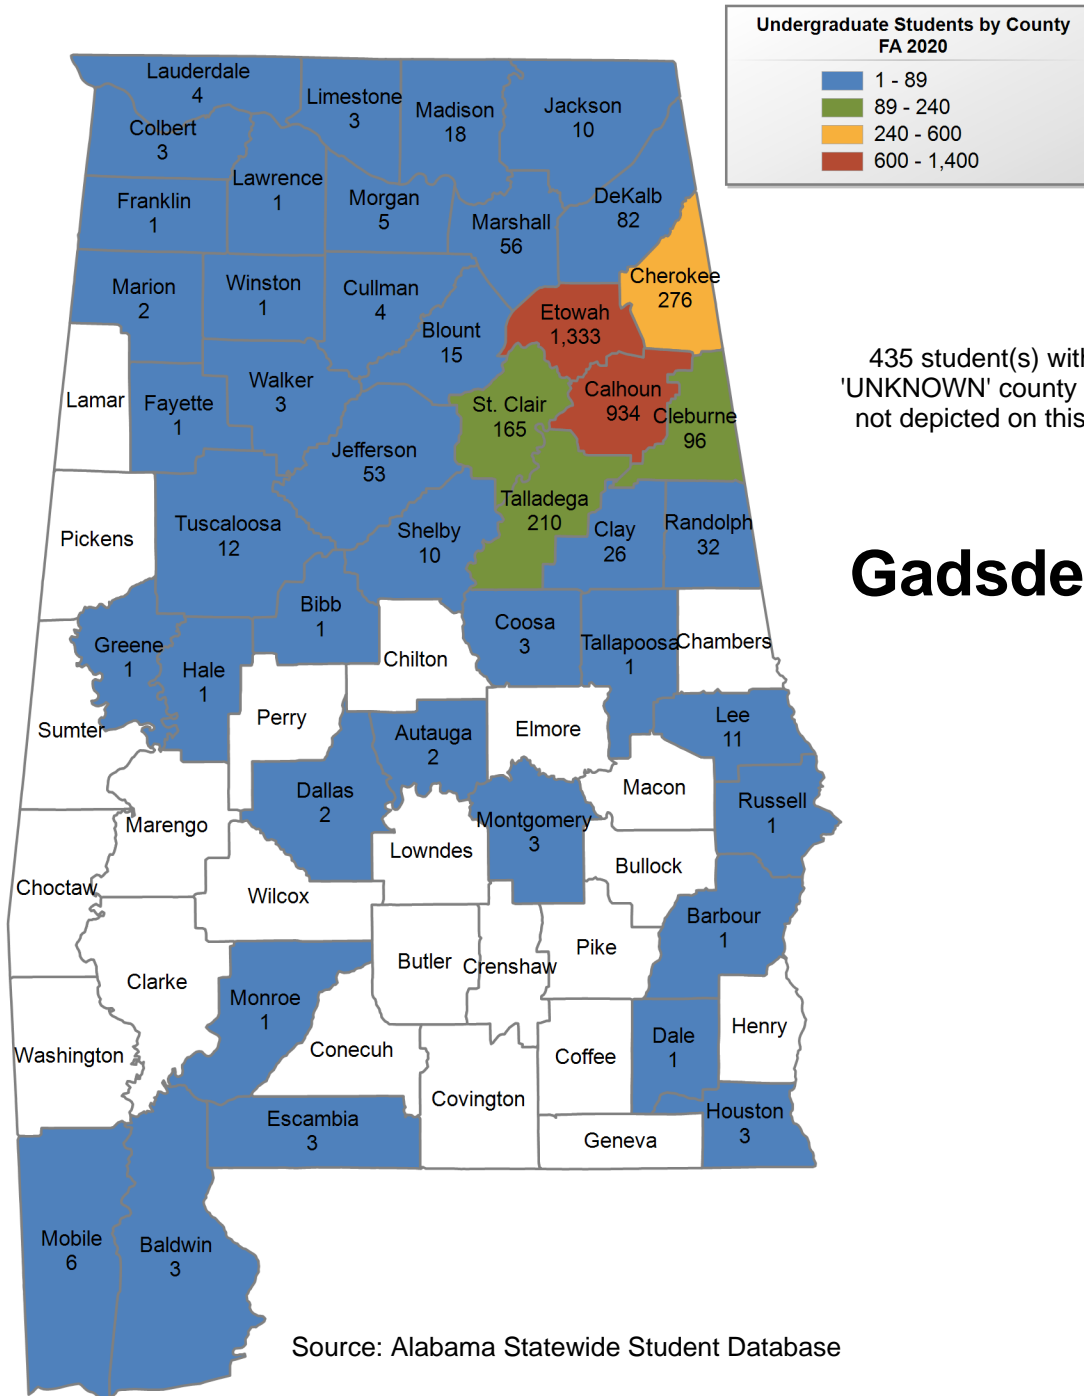

Enterprise State Community College

FALL 2020 UNDERGRADUATE ENROLLMENT ONLY

UNDERGRADUATE STUDENTS

Total: 1,809
From Alabama: 1,756

Source: Alabama Statewide Student Database

in county denotes the number of Undergraduate students from each county who enrolled at this institution FA 2020.