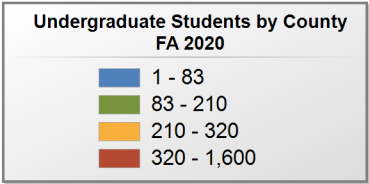

76 student(s) with an 'UNKNOWN' county is(are) not depicted on this map.

Southern Union State Community College

FALL 2020 UNDERGRADUATE ENROLLMENT ONLY

UNDERGRADUATE STUDENTS

Total: 3,985
From Alabama: 3,719

Source: Alabama Statewide Student Database

in county denotes the number of Undergraduate students from each county who enrolled at this institution FA 2020.