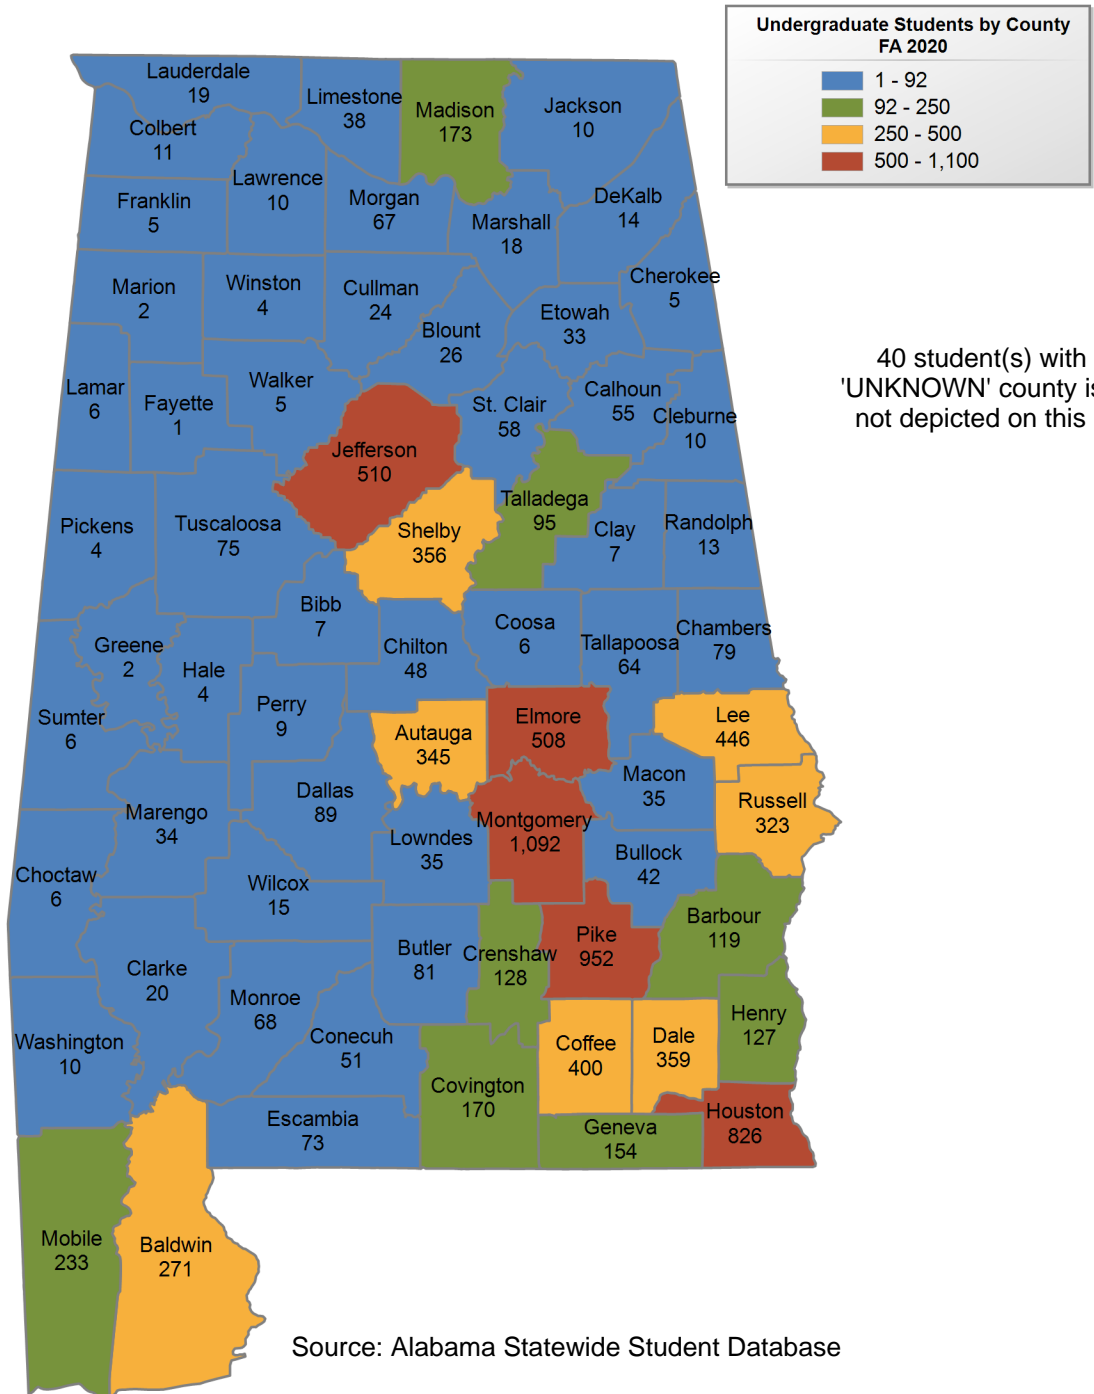

40 student(s) with an 'UNKNOWN' county is(are) not depicted on this map.

Troy University

FALL 2020 UNDERGRADUATE ENROLLMENT ONLY

UNDERGRADUATE STUDENTS

Total: 12,696
From Alabama: 8,931

Source: Alabama Statewide Student Database