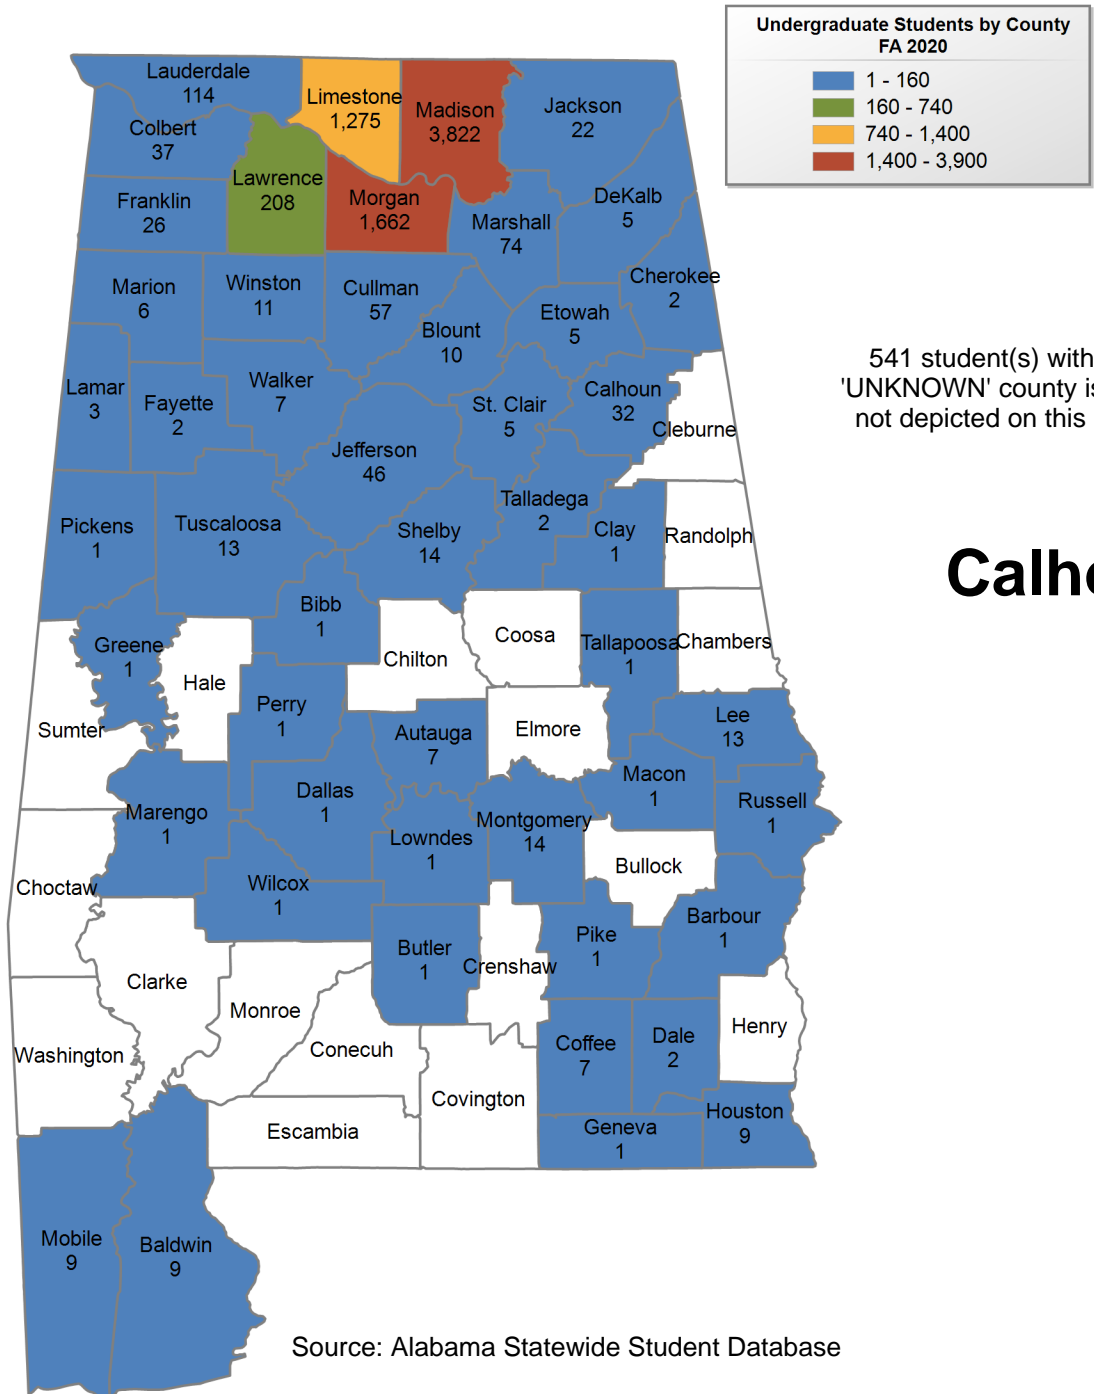

Bishop State Community College

FALL 2020 UNDERGRADUATE ENROLLMENT ONLY

UNDERGRADUATE STUDENTS

Total: 2,181
From Alabama: 2,098

Source: Alabama Statewide Student Database

in county denotes the number of Undergraduate students from each county who enrolled at this institution FA 2020.