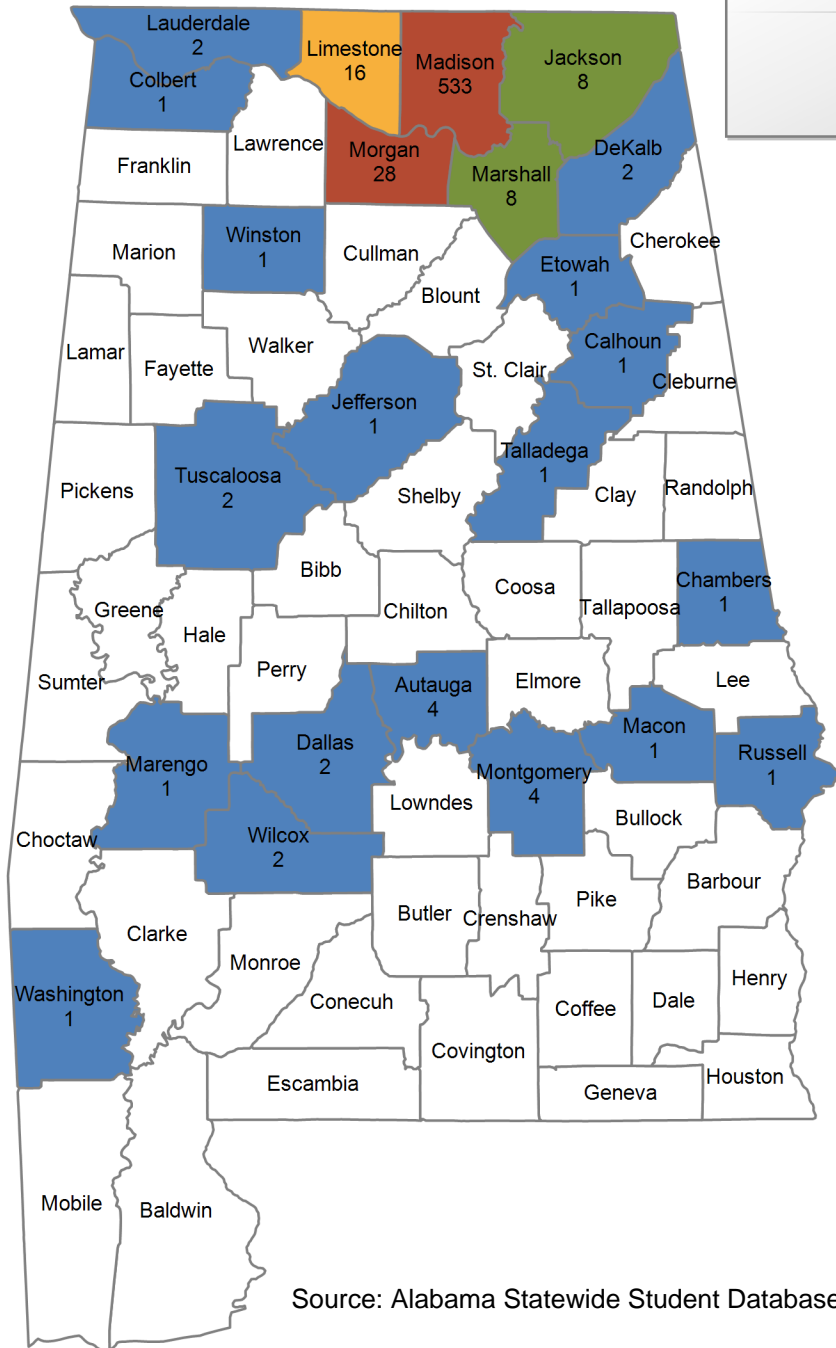

183 student(s) with an 'UNKNOWN' county is(are) not depicted on this map.

Drake State Community and Technical College

FALL 2020 UNDERGRADUATE ENROLLMENT ONLY

UNDERGRADUATE STUDENTS

Total: 825
From Alabama: 805

Source: Alabama Statewide Student Database

in county denotes the number of Undergraduate students from each county who enrolled at this institution FA 2020.