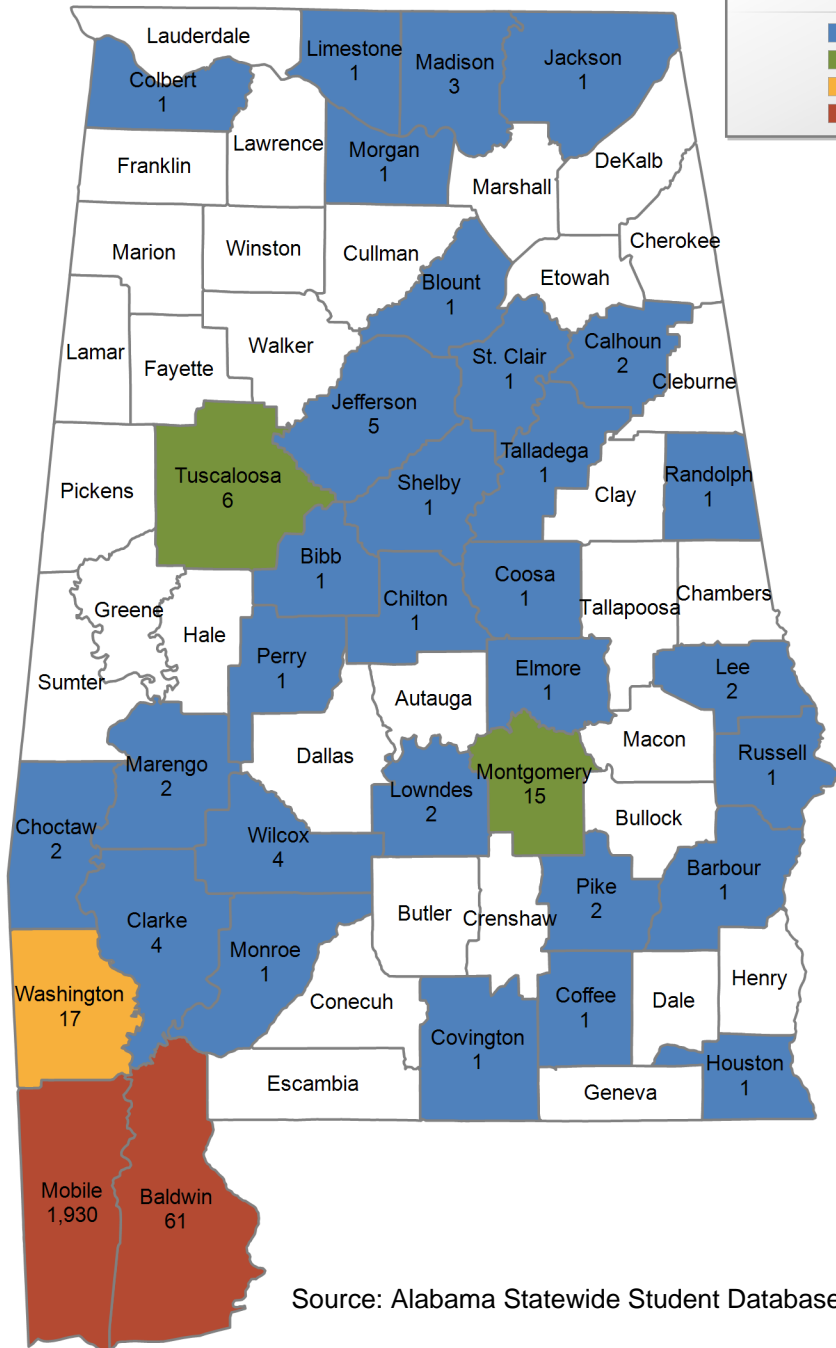

21 student(s) with an 'UNKNOWN' county is(are) not depicted on this map.

Bishop State Community College

FALL 2020 UNDERGRADUATE ENROLLMENT ONLY

UNDERGRADUATE STUDENTS

Total: 2,181
From Alabama: 2,098

Source: Alabama Statewide Student Database

in county denotes the number of Undergraduate students from each county who enrolled at this institution FA 2020.