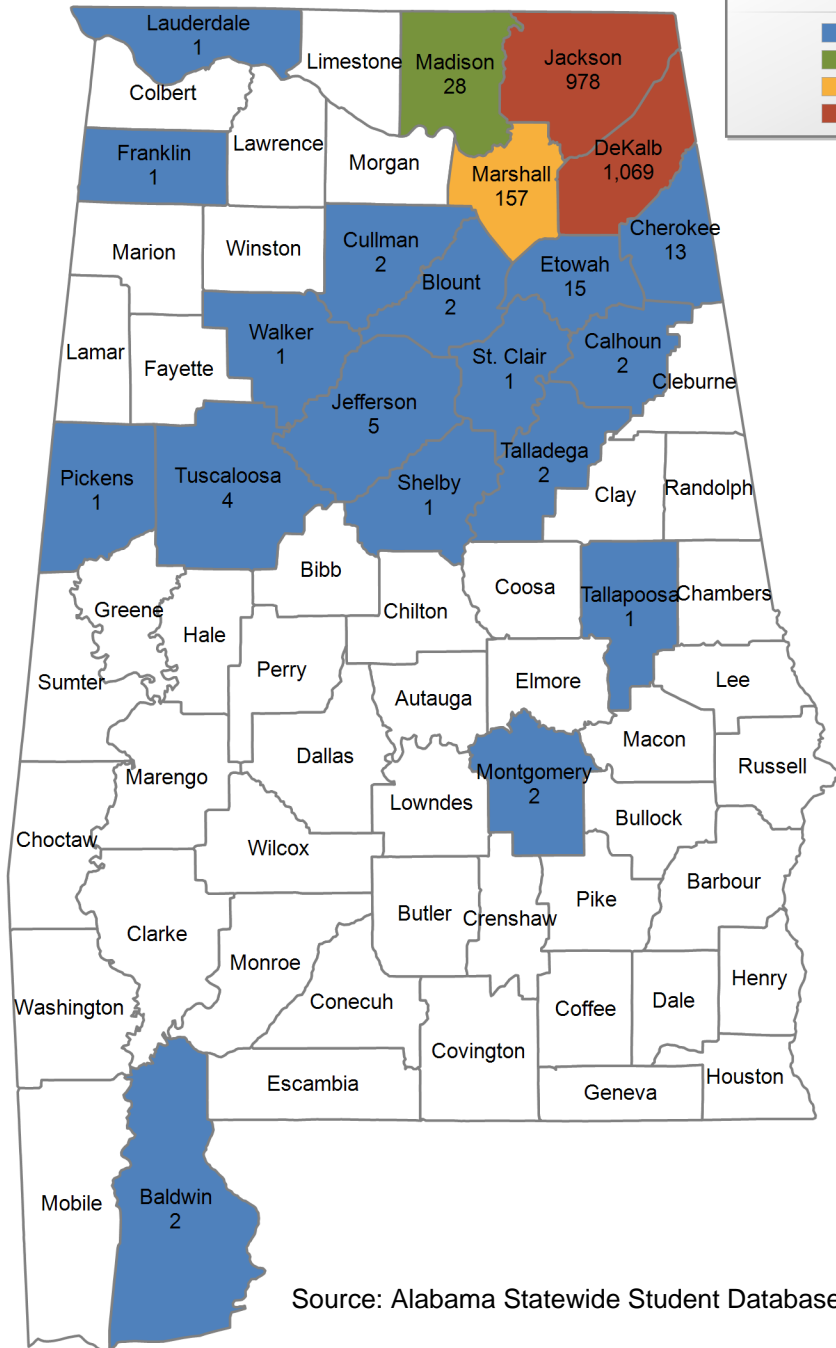

207 student(s) with an 'UNKNOWN' county is(are) not depicted on this map.

Northeast Alabama Community College

FALL 2020 UNDERGRADUATE ENROLLMENT ONLY

UNDERGRADUATE STUDENTS

Total: 2,530
From Alabama: 2,495

Source: Alabama Statewide Student Database

in county denotes the number of Undergraduate students from each county who enrolled at this institution FA 2020.