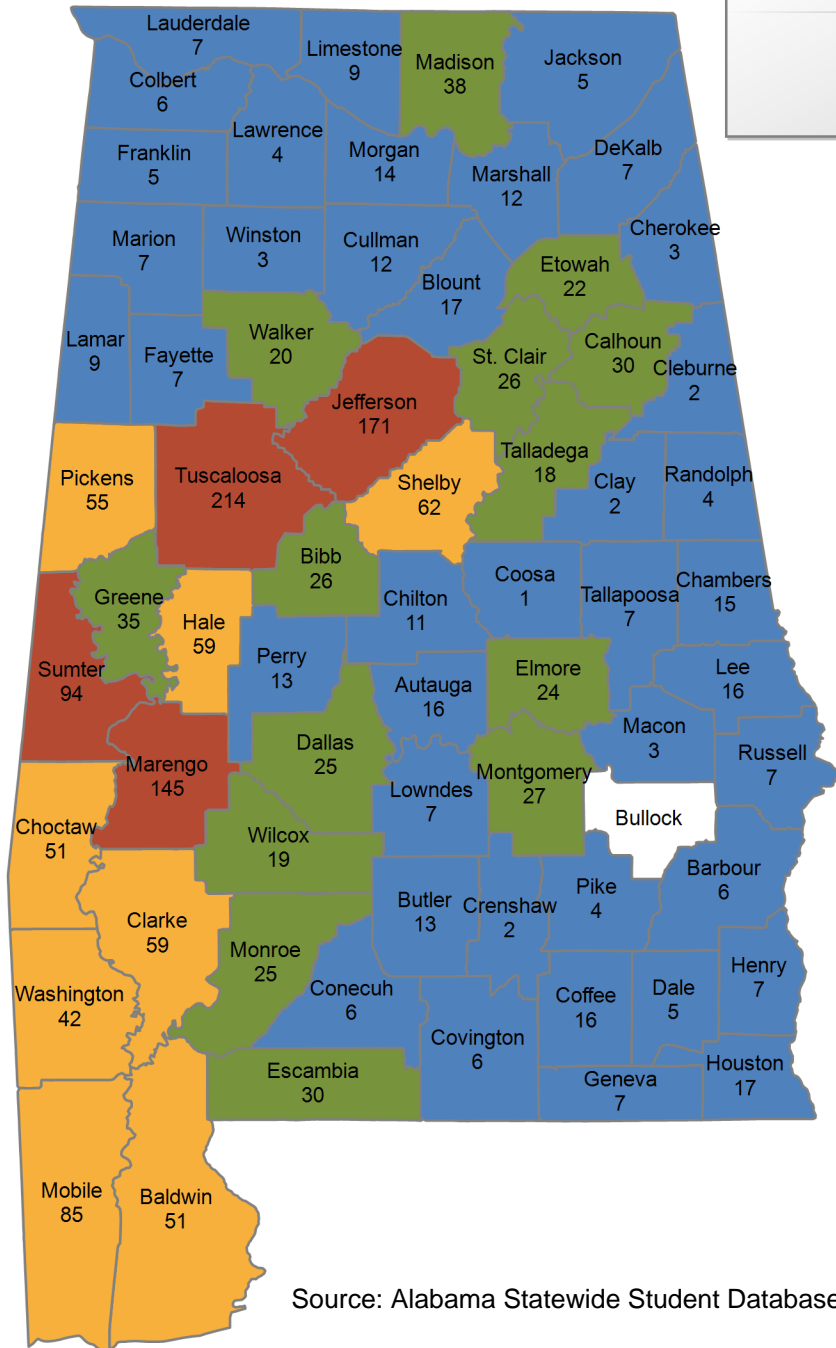

3 student(s) with an 'UNKNOWN' county is(are) not depicted on this map.

University of West Alabama

FALL 2020 UNDERGRADUATE ENROLLMENT ONLY

UNDERGRADUATE STUDENTS

Total: 2,248
From Alabama: 1,776

Source: Alabama Statewide Student Database

in county denotes the number of Undergraduate students from each county who enrolled at this institution FA 2020.