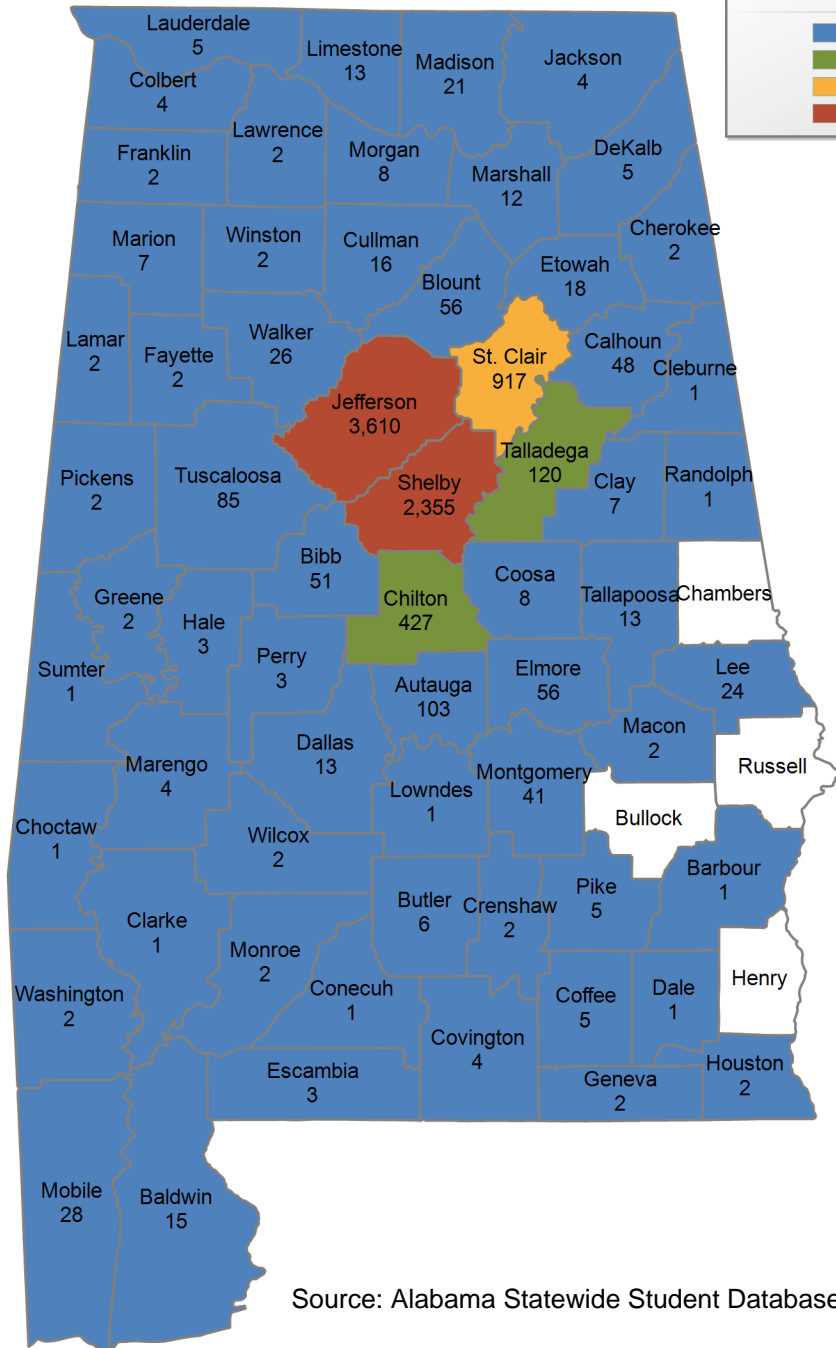

FALL 2020 UNDERGRADUATE ENROLLMENT ONLY

UNDERGRADUATE STUDENTS

Total: 399
From Alabama: 395

Source: Alabama Statewide Student Database

in county denotes the number of Undergraduate students from each county who enrolled at this institution FA 2020.