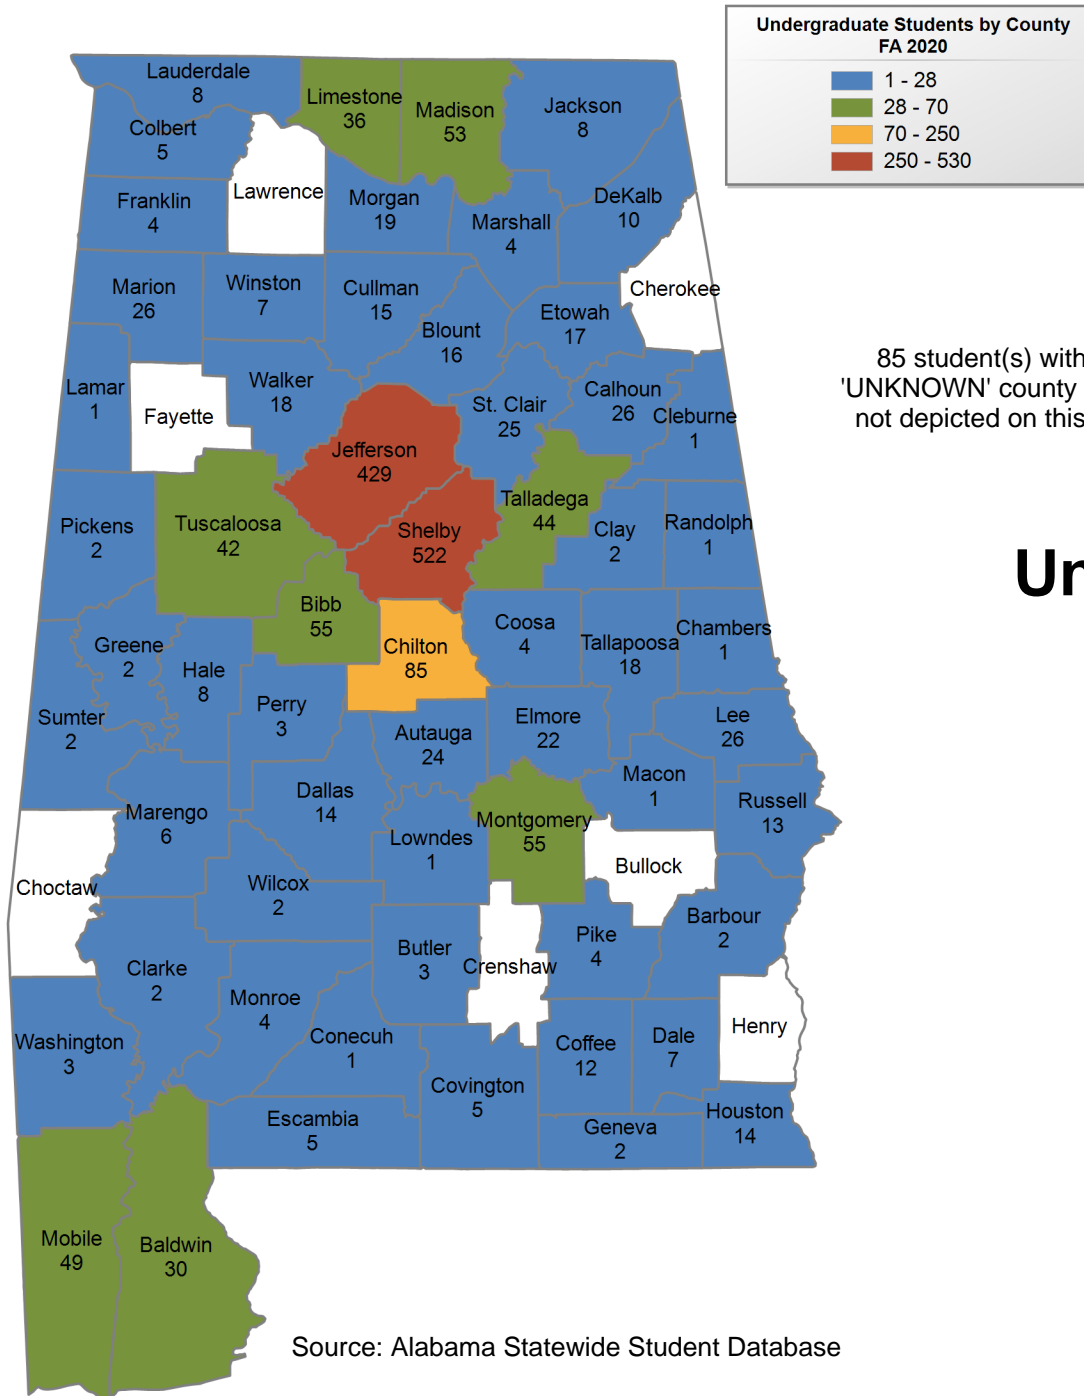

85 student(s) with an 'UNKNOWN' county is(are) not depicted on this map.

University of Montevallo

FALL 2020 UNDERGRADUATE ENROLLMENT ONLY

UNDERGRADUATE STUDENTS

Total: 2,274
From Alabama: 1,911

Source: Alabama Statewide Student Database