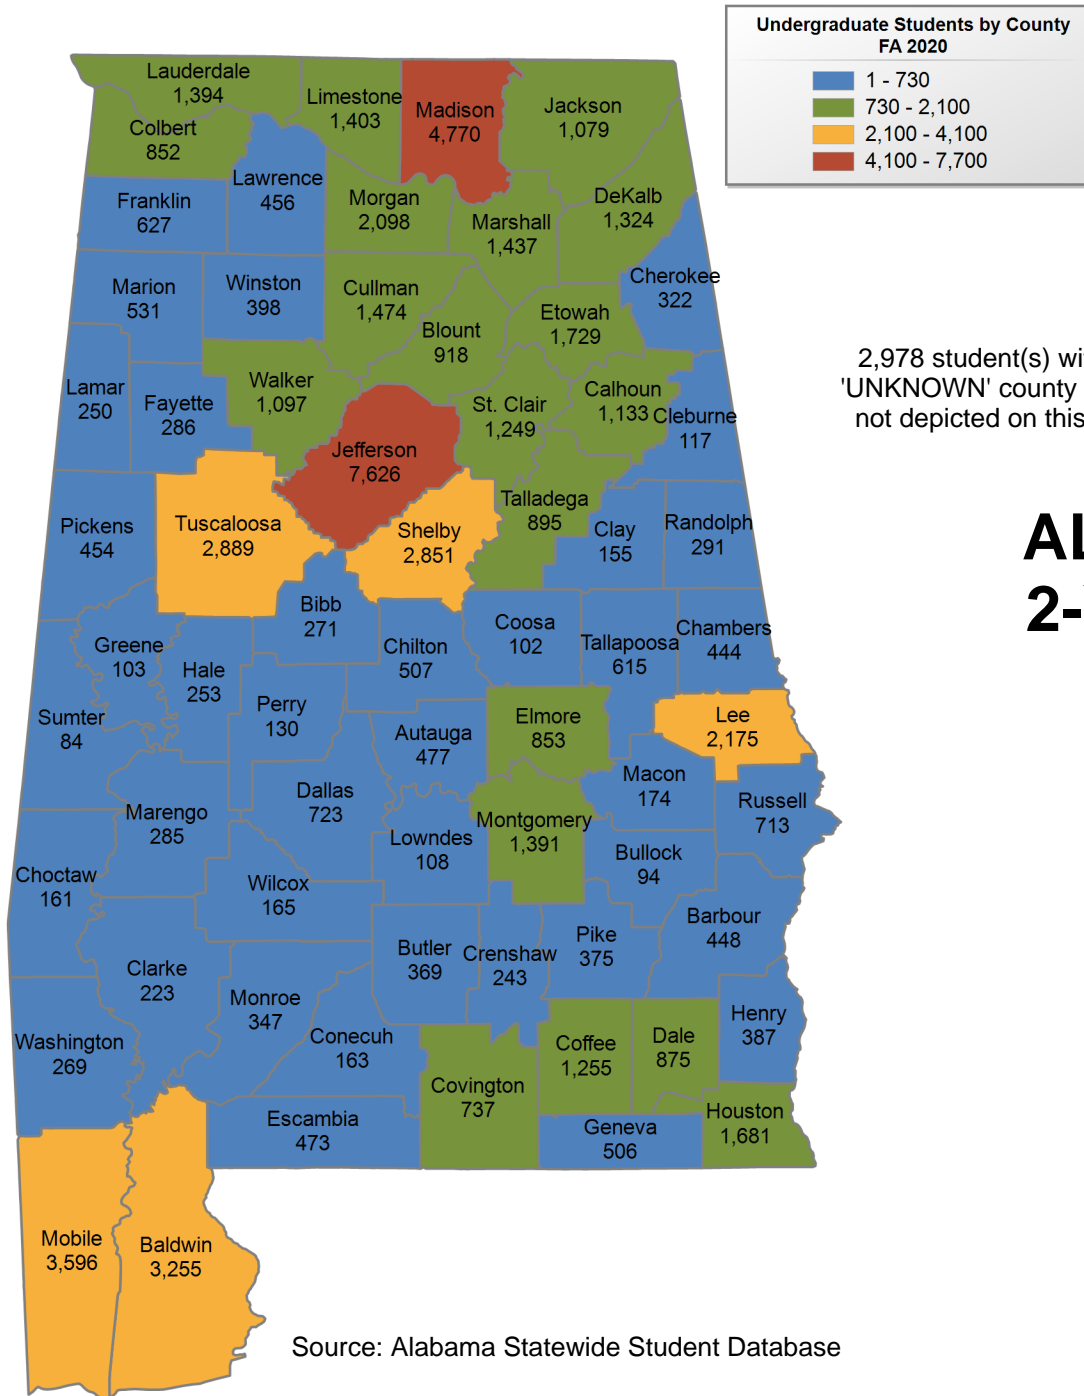

2,978 student(s) with an 'UNKNOWN' county is(are) not depicted on this map.

ALL ALABAMA PUBLIC 2-YEAR INSTITUTIONS

FALL 2020 UNDERGRADUATE ENROLLMENT ONLY

UNDERGRADUATE STUDENTS

Total: 70,908
From Alabama: 68,113

Source: Alabama Statewide Student Database

in county denotes the number of Undergraduate students from each county who enrolled at Alabama public two-year institutions FA 2020.