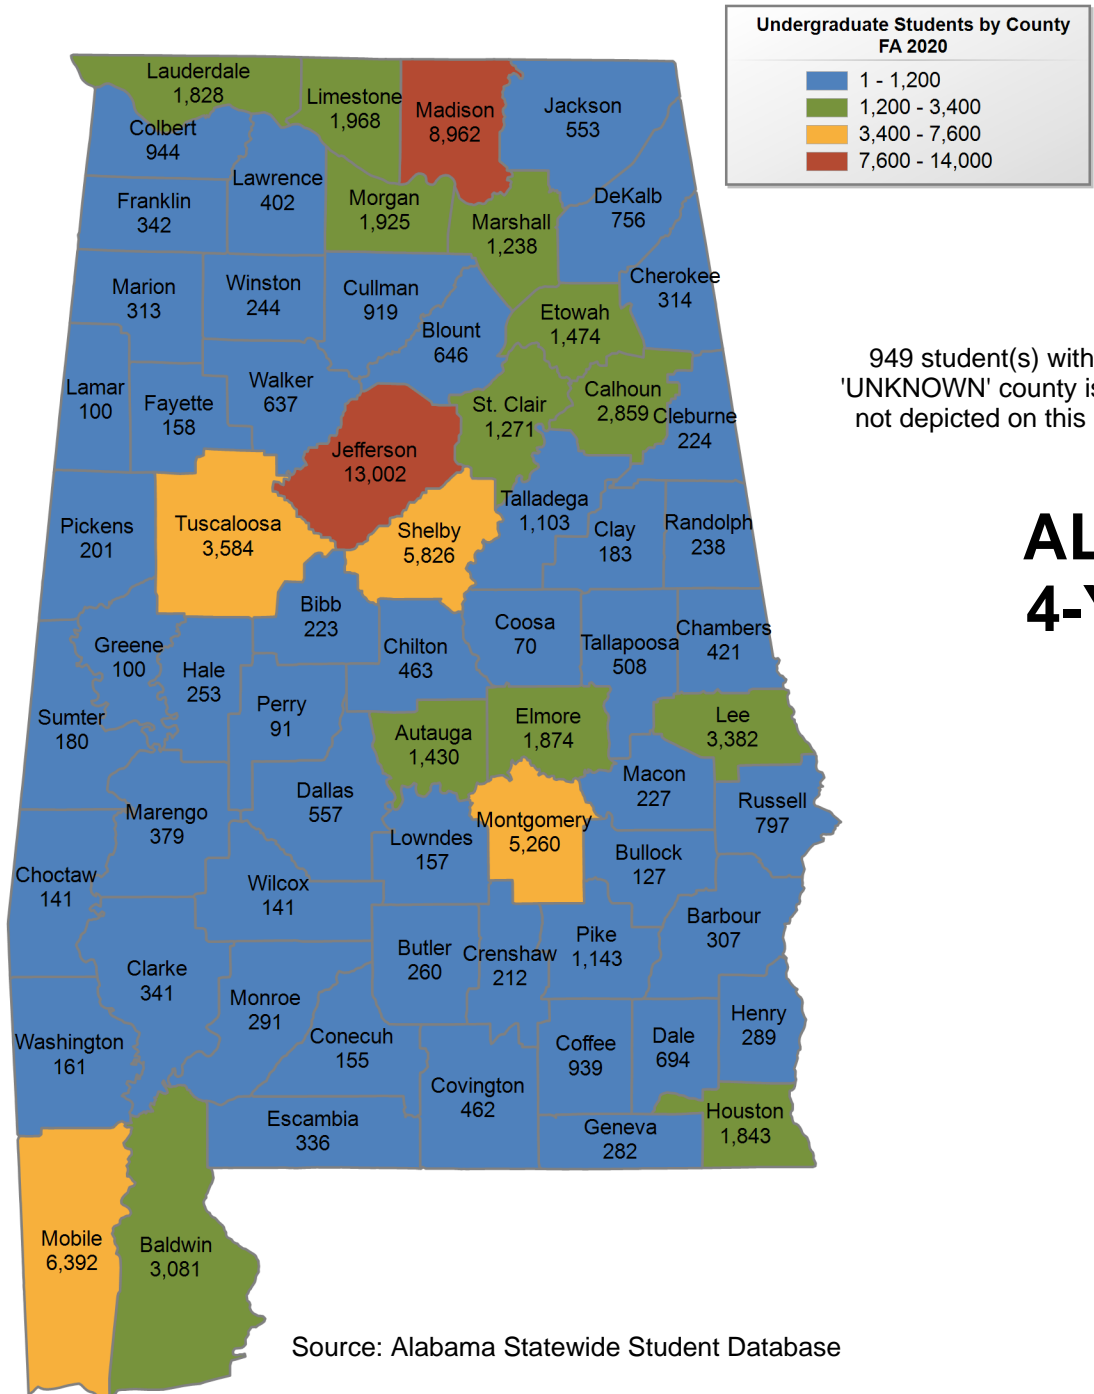

INSTITUTIONAL STUDENT PROFILES FALL 2020

ALABAMA COMMISSION ON HIGHER EDUCATION

COUNTY MAPS

Source: Alabama Statewide Student Database

https://www.ache.edu/ACHE_DynamicData.aspx

3,927 student(s) with an 'UNKNOWN' county is(are) not depicted on this map.

ALL ALABAMA PUBLIC INSTITUTIONS

FALL 2020 UNDERGRADUATE ENROLLMENT ONLY

UNDERGRADUATE STUDENTS

Total: 204,917
From Alabama: 155,245

Source: Alabama Statewide Student Database

in county denotes the number of Undergraduate students from each county who enrolled at Alabama public institutions FA 2020.