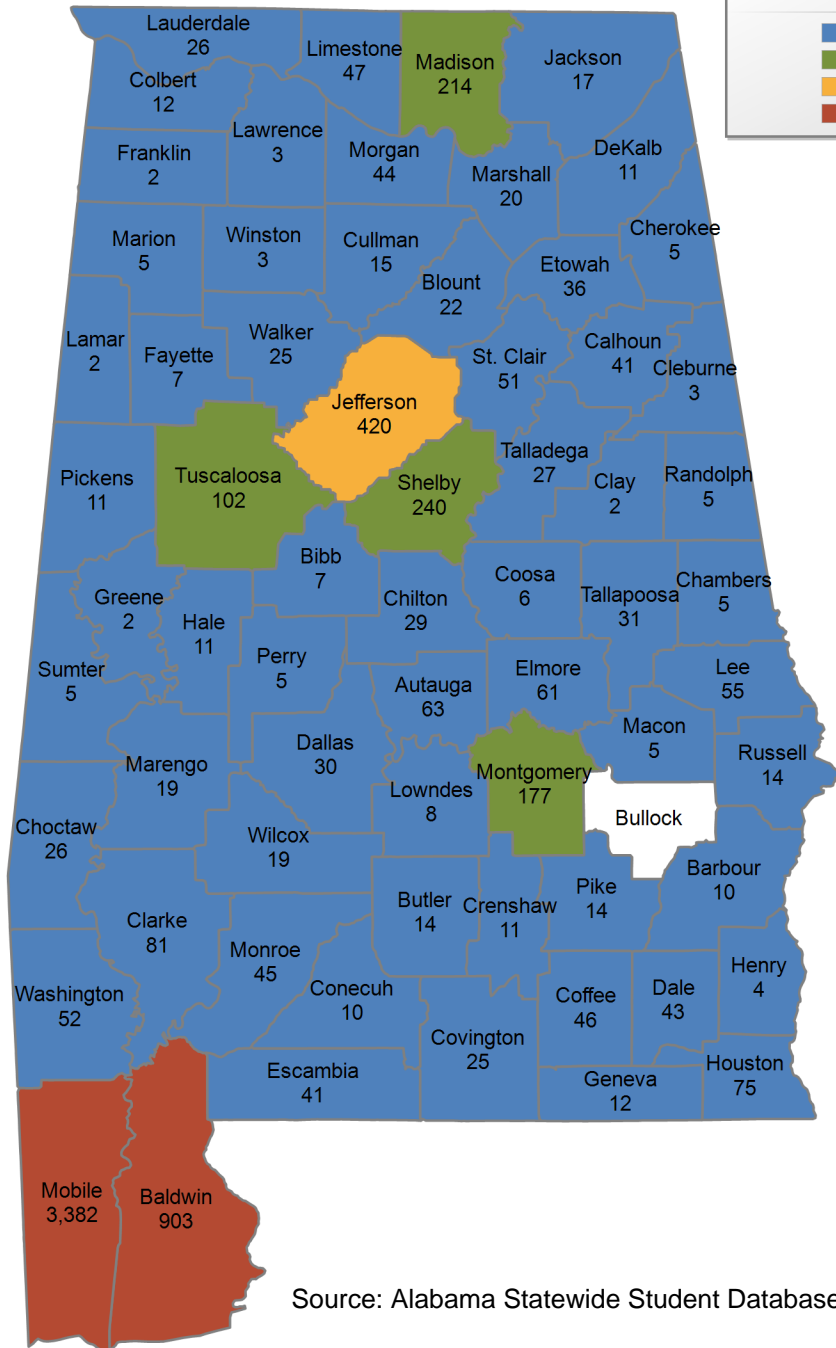

1 student(s) with an 'UNKNOWN' county is(are) not depicted on this map.

University of South Alabama

FALL 2020 UNDERGRADUATE ENROLLMENT ONLY

UNDERGRADUATE STUDENTS

Total: 9,213
From Alabama: 6,765

Source: Alabama Statewide Student Database

in county denotes the number of Undergraduate students from each county who enrolled at this institution FA 2020.