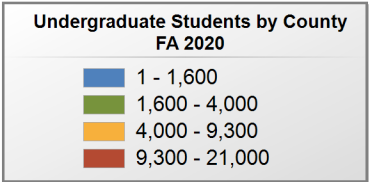

INSTITUTIONAL STUDENT PROFILES FALL 2020

ALABAMA COMMISSION ON HIGHER EDUCATION

COUNTY MAPS

Source: Alabama Statewide Student Database

https://www.ache.edu/ACHE_DynamicData.aspx

3,927 student(s) with an 'UNKNOWN' county is(are) not depicted on this map.

ALL ALABAMA PUBLIC INSTITUTIONS

FALL 2020 UNDERGRADUATE ENROLLMENT ONLY

UNDERGRADUATE STUDENTS

Total: 204,917
From Alabama: 155,245

Source: Alabama Statewide Student Database

in county denotes the number of Undergraduate students from each county who enrolled at Alabama public institutions FA 2020.