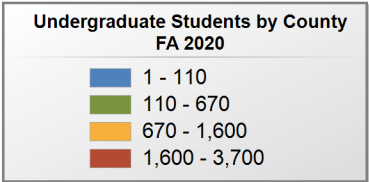

FALL 2020 UNDERGRADUATE ENROLLMENT ONLY

UNDERGRADUATE STUDENTS

Total: 399
From Alabama: 395

Source: Alabama Statewide Student Database

in county denotes the number of Undergraduate students from each county who enrolled at this institution FA 2020.