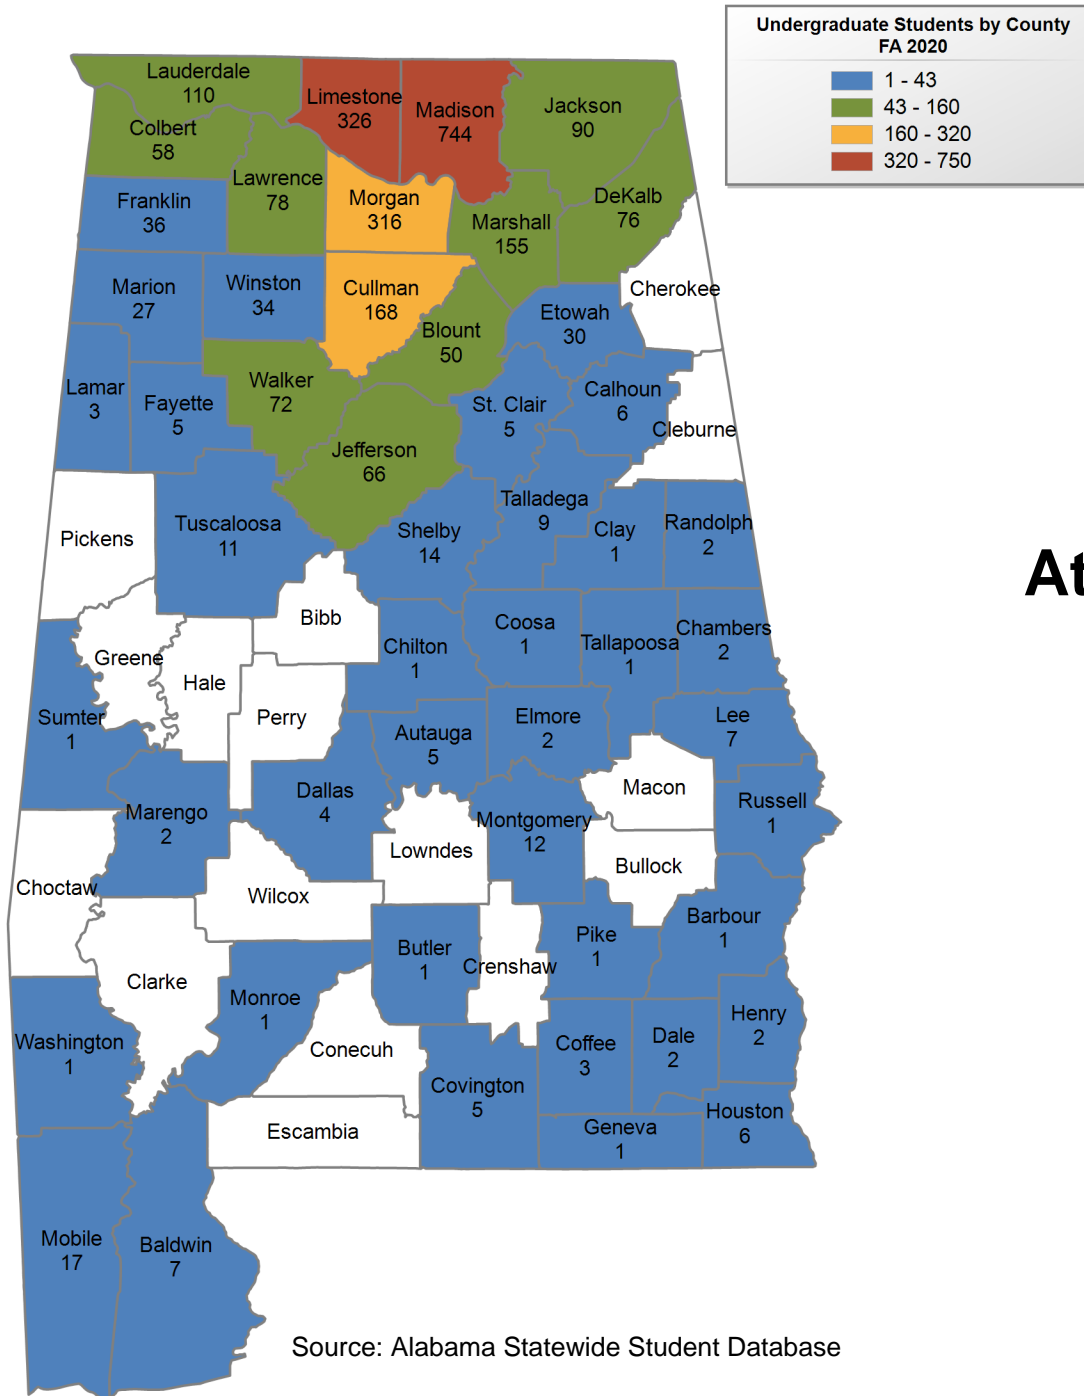

Alabama State University

FALL 2020 UNDERGRADUATE ENROLLMENT ONLY

UNDERGRADUATE STUDENTS

Total: 3,614
From Alabama: 2,231

Source: Alabama Statewide Student Database

in county denotes the number of Undergraduate students from each county who enrolled at this institution FA 2020.