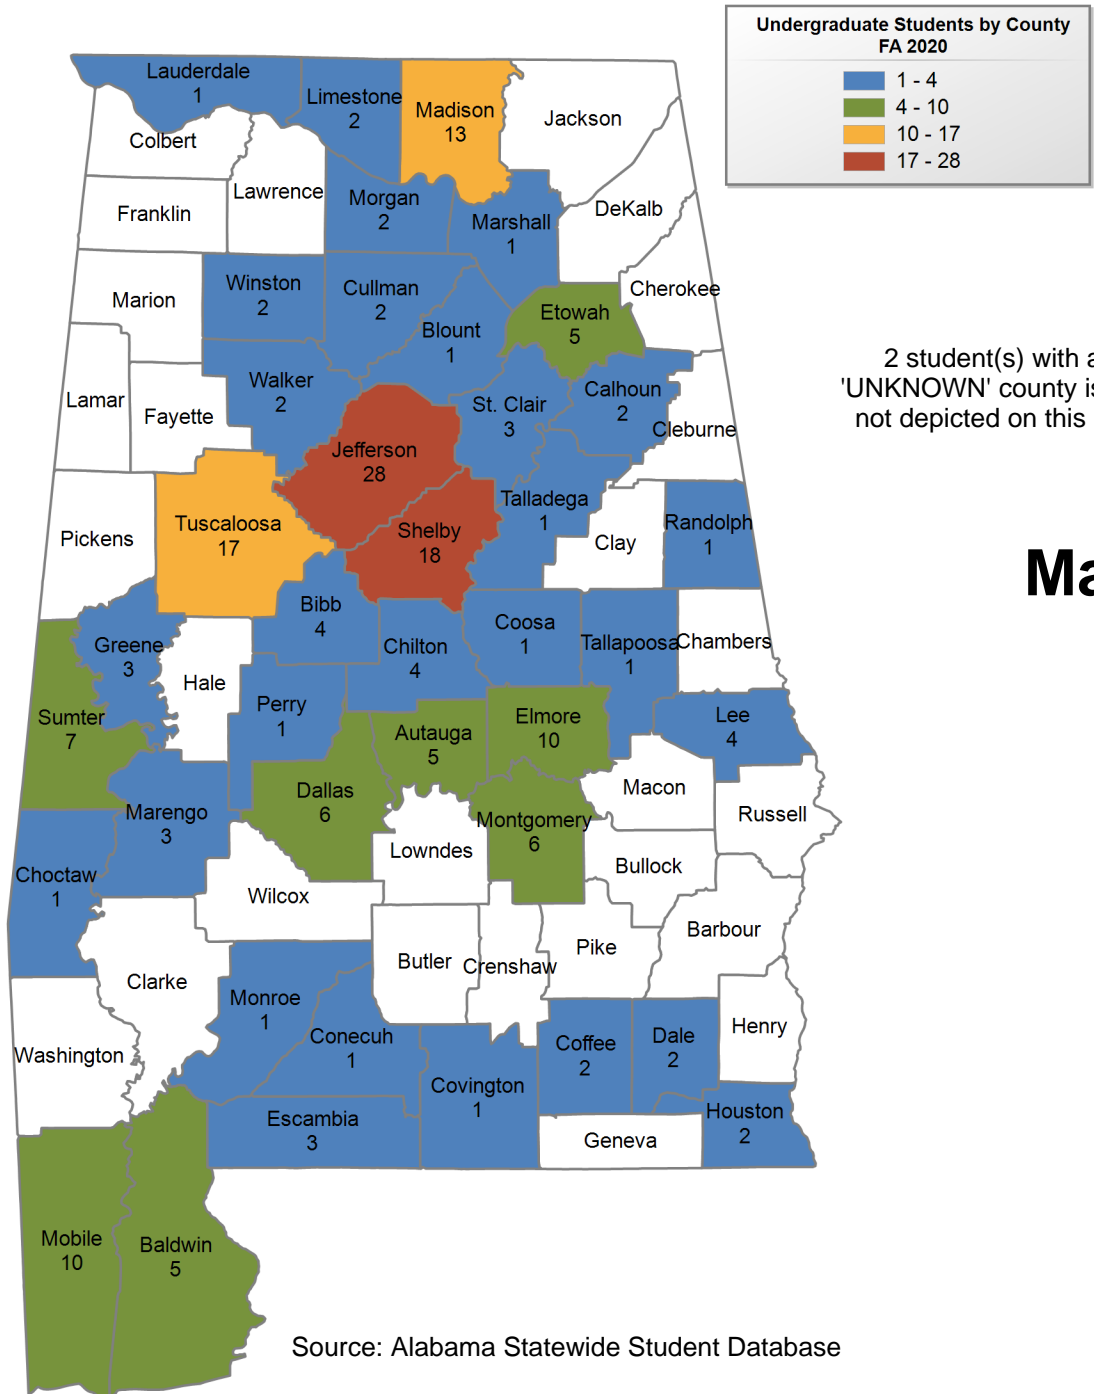

2 student(s) with an 'UNKNOWN' county is(are) not depicted on this map.

Marion Military Institute

FALL 2020 UNDERGRADUATE ENROLLMENT ONLY

UNDERGRADUATE STUDENTS

Total: 401
From Alabama: 186

Source: Alabama Statewide Student Database