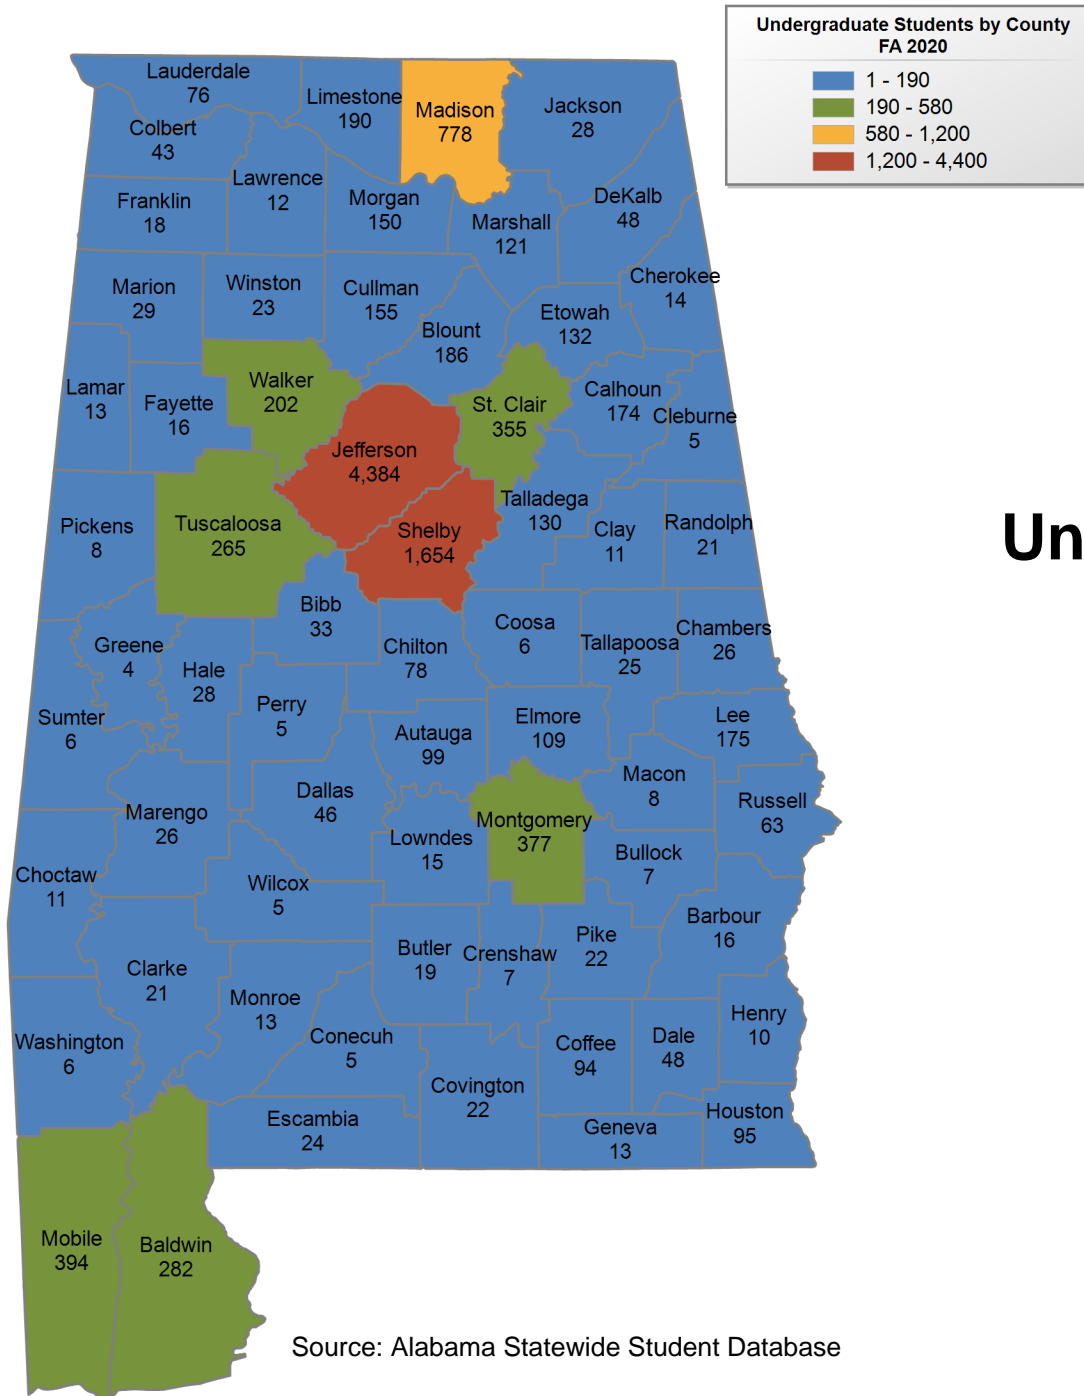

University of Alabama at Birmingham

FALL 2020 UNDERGRADUATE ENROLLMENT ONLY

UNDERGRADUATE STUDENTS

Total: 13,885
From Alabama: 11,484

Source: Alabama Statewide Student Database

in county denotes the number of Undergraduate students from each county who enrolled at this institution FA 2020.