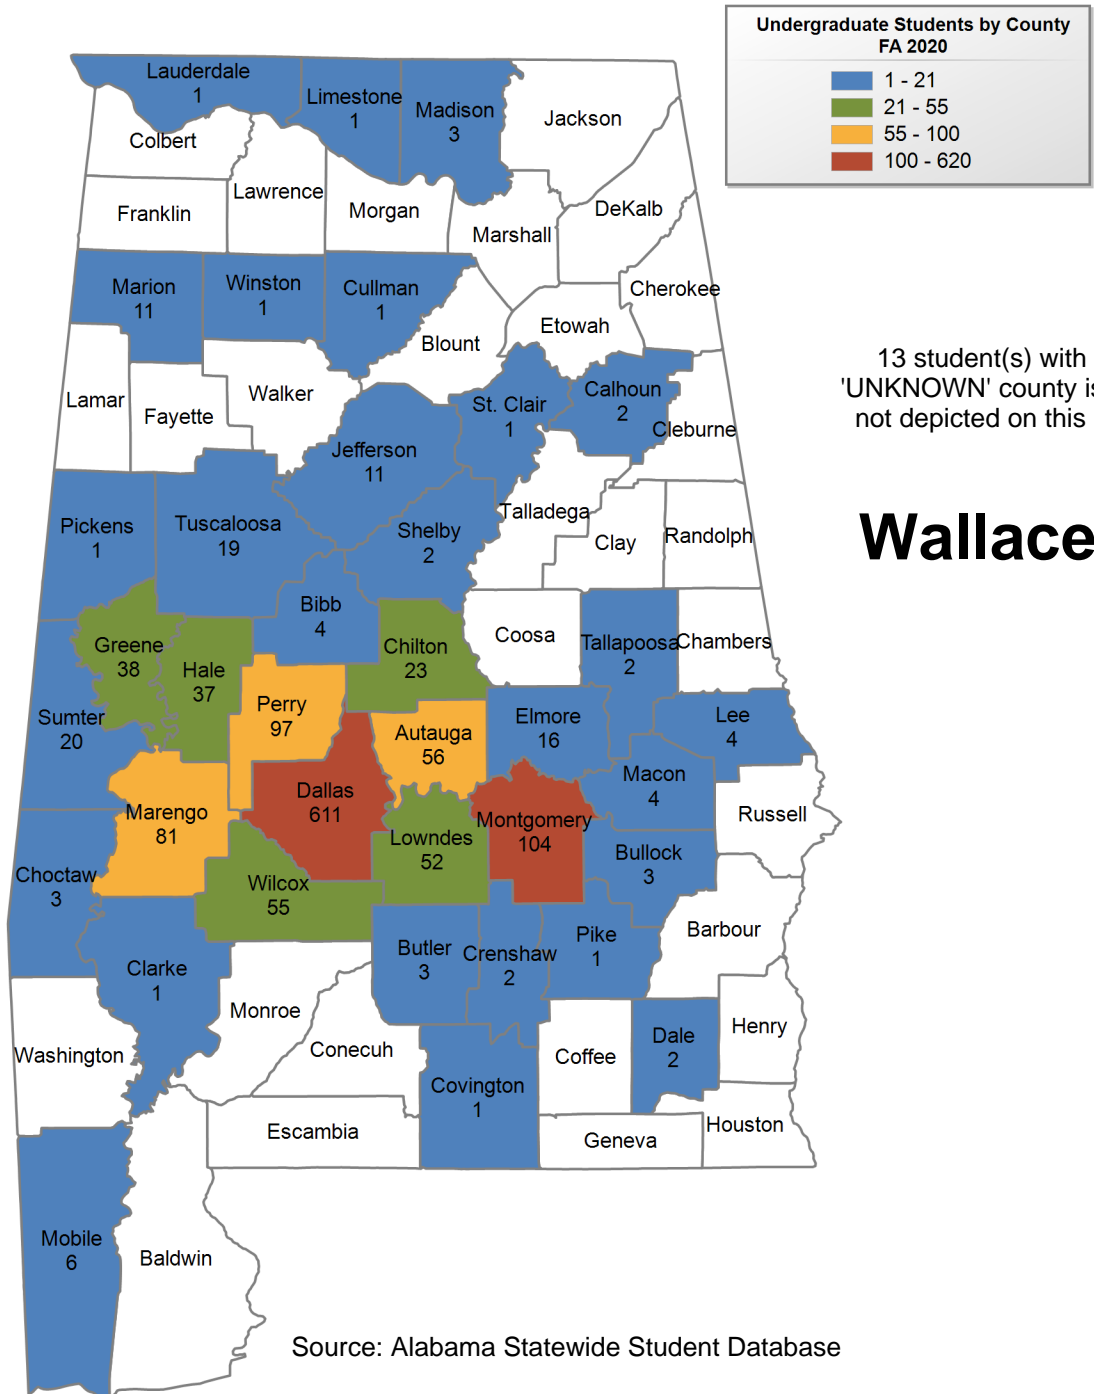

in county denotes the number of Undergraduate students from each county who enrolled at this institution FA 2020.

13 student(s) with an 'UNKNOWN' county is(are) not depicted on this map.

Wallace State Community College Selma