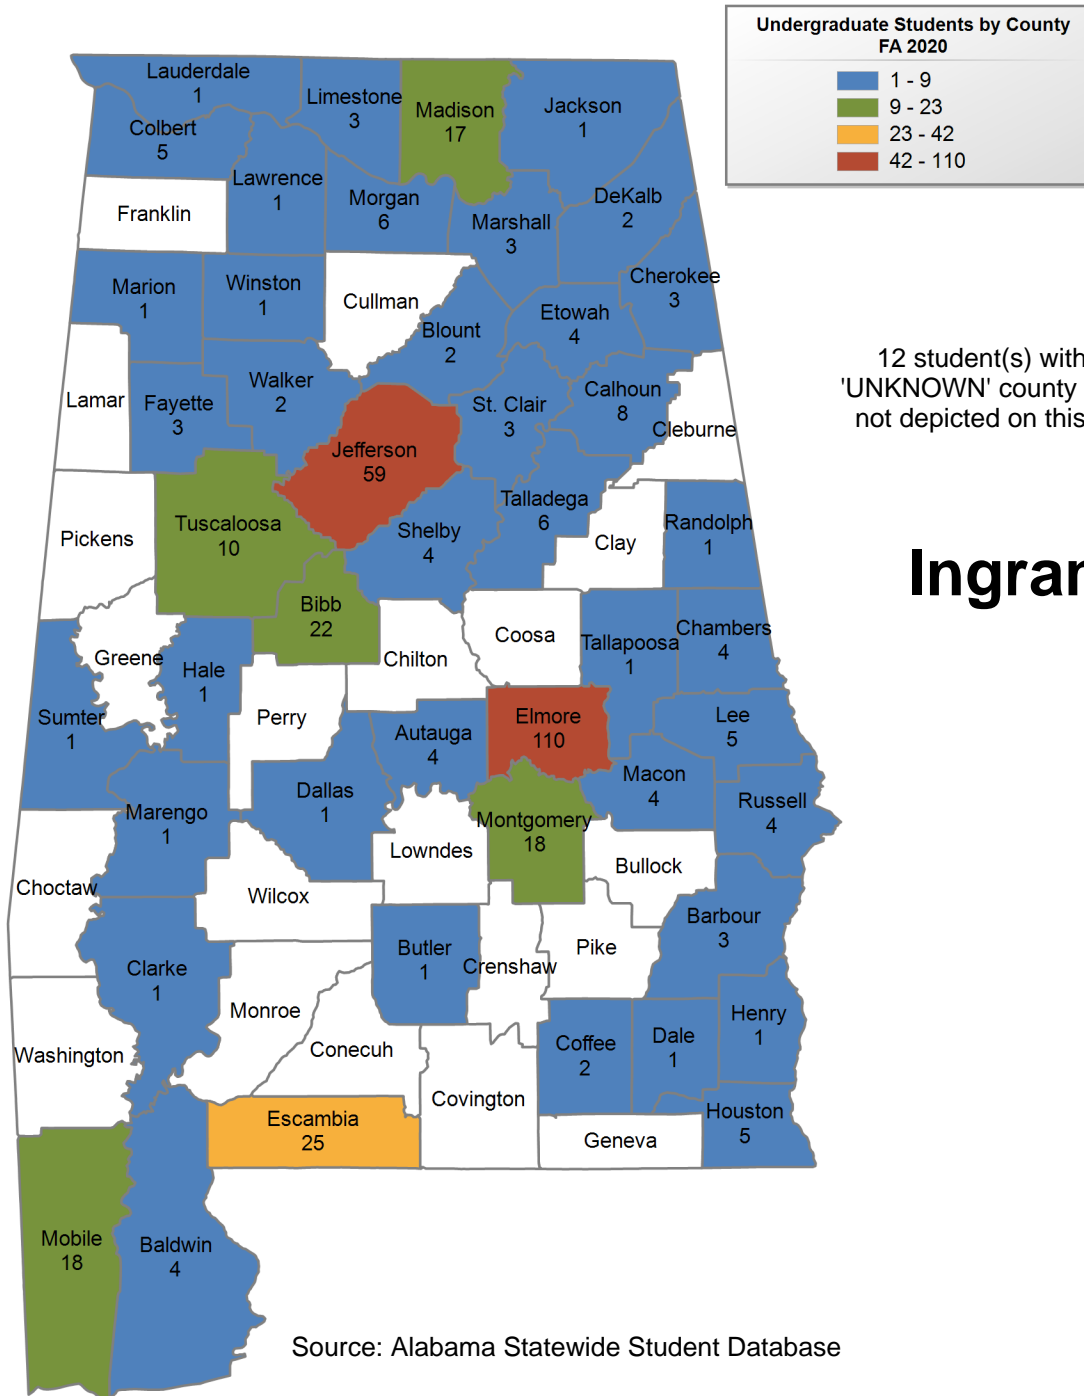

12 student(s) with an 'UNKNOWN' county is(are) not depicted on this map.

Ingram State Technical College

FALL 2020 UNDERGRADUATE ENROLLMENT ONLY

UNDERGRADUATE STUDENTS

Total: 399
From Alabama: 395

Source: Alabama Statewide Student Database

in county denotes the number of Undergraduate students from each county who enrolled at this institution FA 2020.