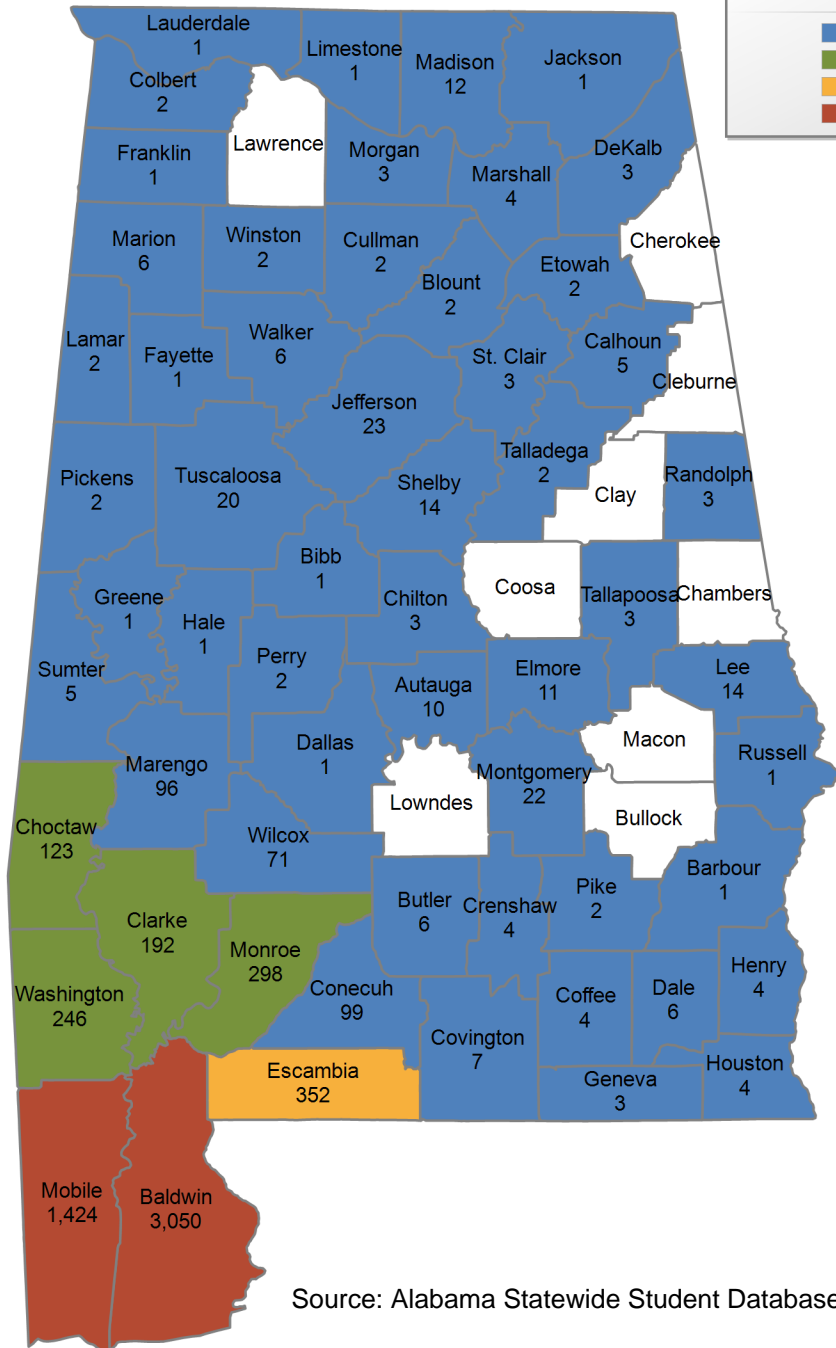

215 student(s) with an 'UNKNOWN' county is(are) not depicted on this map.

Coastal Alabama Community College

FALL 2020 UNDERGRADUATE ENROLLMENT ONLY

UNDERGRADUATE STUDENTS

Total: 6,651
From Alabama: 6,405

Source: Alabama Statewide Student Database

in county denotes the number of Undergraduate students from each county who enrolled at this institution FA 2020.