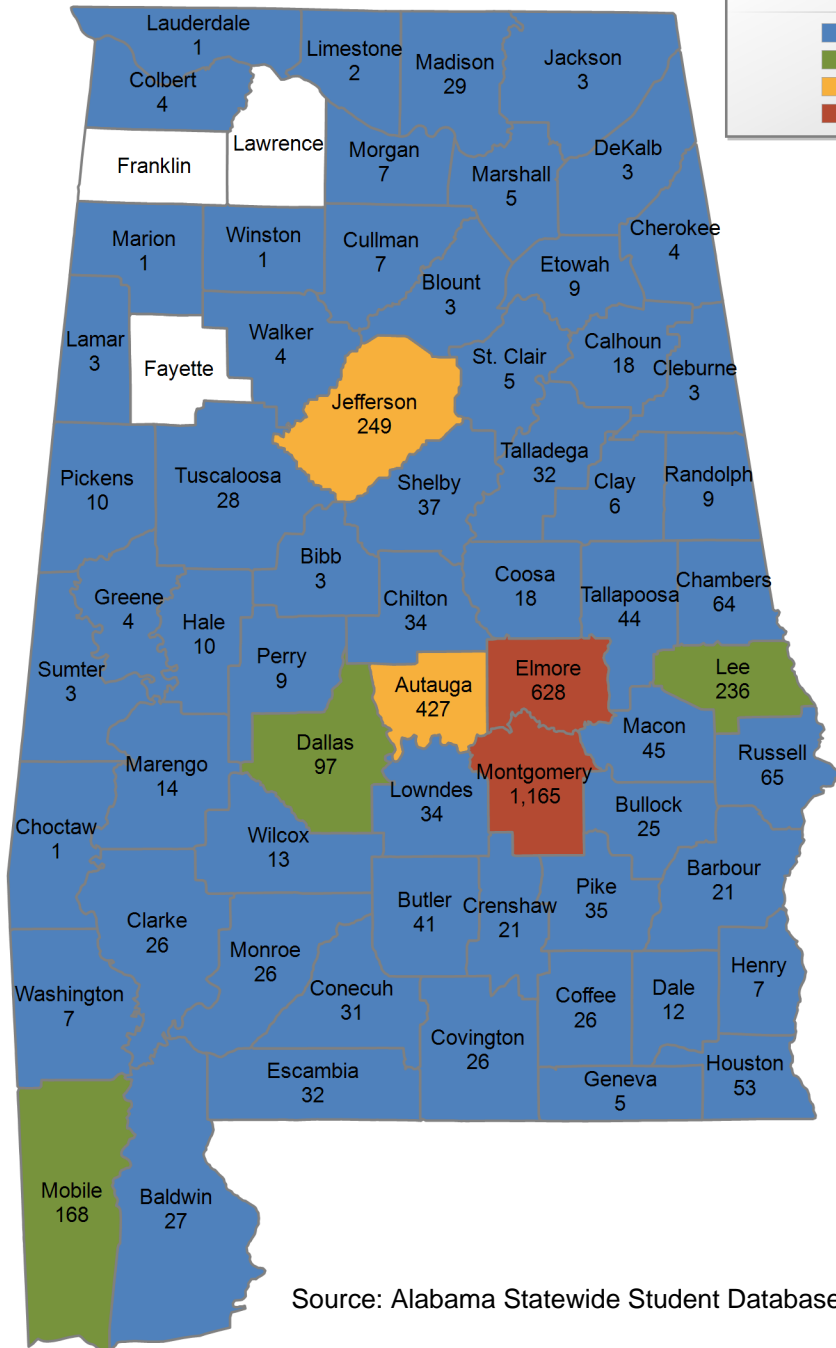

Auburn University

FALL 2020 UNDERGRADUATE ENROLLMENT ONLY

UNDERGRADUATE STUDENTS

Total: 24,505
From Alabama: 14,247

Source: Alabama Statewide Student Database

in county denotes the number of Undergraduate students from each county who enrolled at this institution FA 2020.