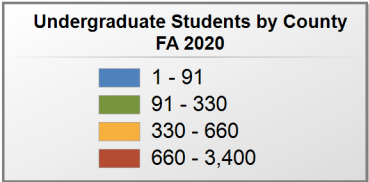

FALL 2020 UNDERGRADUATE ENROLLMENT ONLY

UNDERGRADUATE STUDENTS

Total: 5,946
From Alabama: 4,562

Source: Alabama Statewide Student Database

in county denotes the number of Undergraduate students from each county who enrolled at this institution FA 2020.