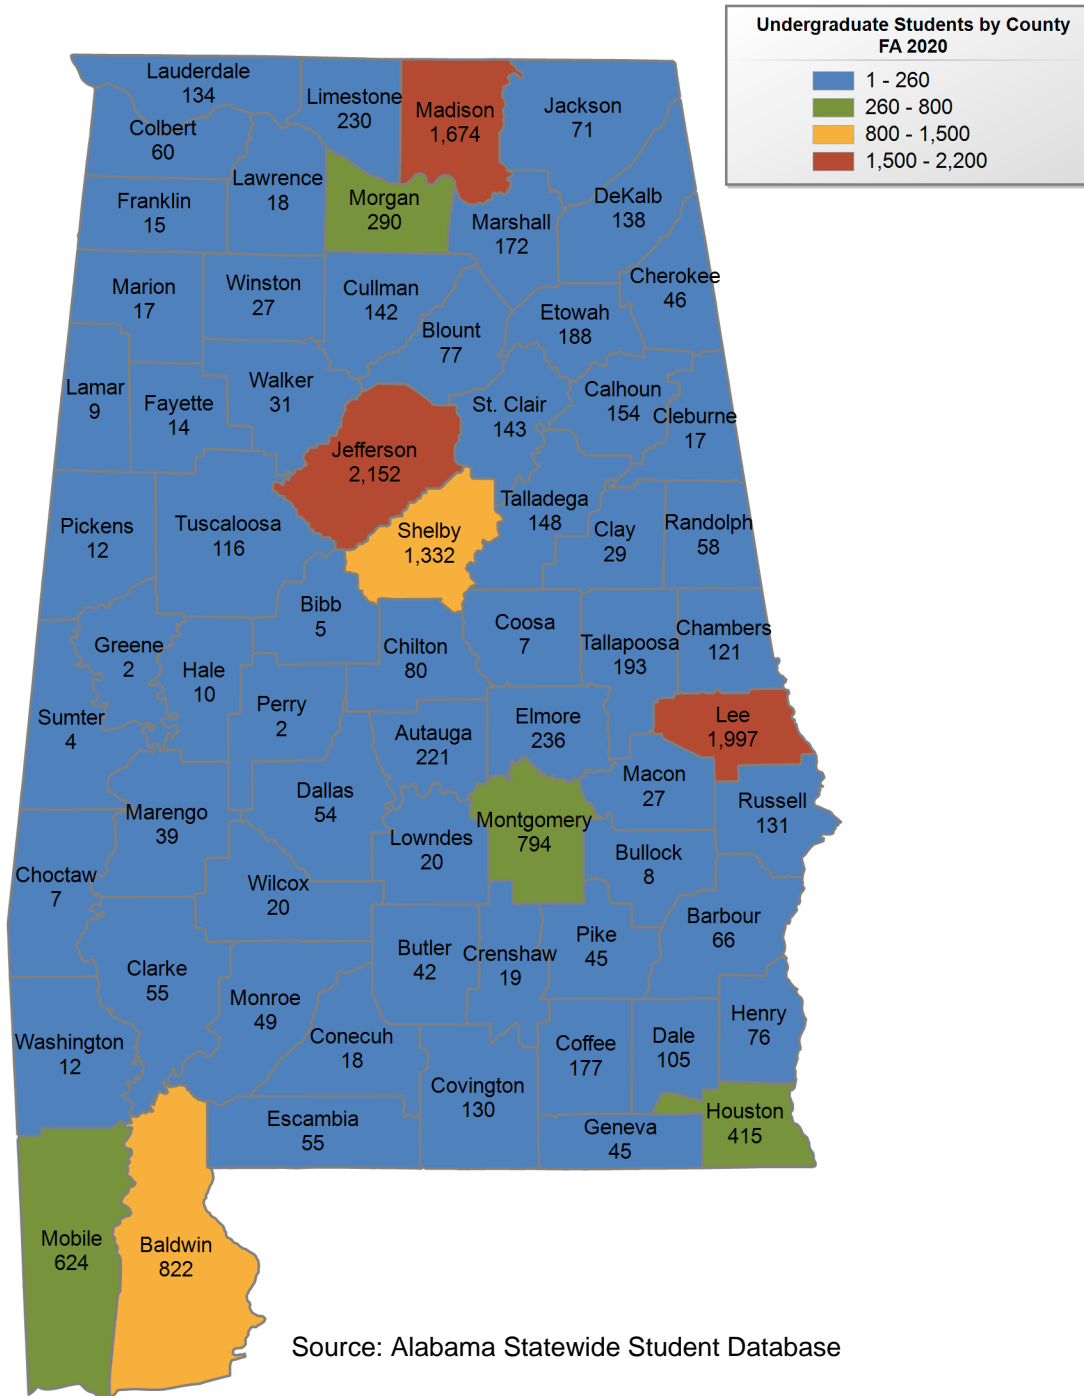

Auburn University

FALL 2020 UNDERGRADUATE ENROLLMENT ONLY

UNDERGRADUATE STUDENTS

Total: 24,505
From Alabama: 14,247

Source: Alabama Statewide Student Database

in county denotes the number of Undergraduate students from each county who enrolled at this institution FA 2020.