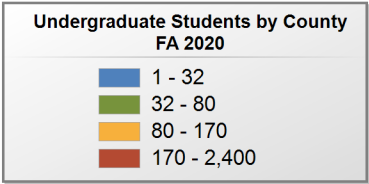

Reid State Technical College

FALL 2020 UNDERGRADUATE ENROLLMENT ONLY

UNDERGRADUATE STUDENTS

Total: 279
From Alabama: 274

Source: Alabama Statewide Student Database

in county denotes the number of Undergraduate students from each county who enrolled at this institution FA 2020.